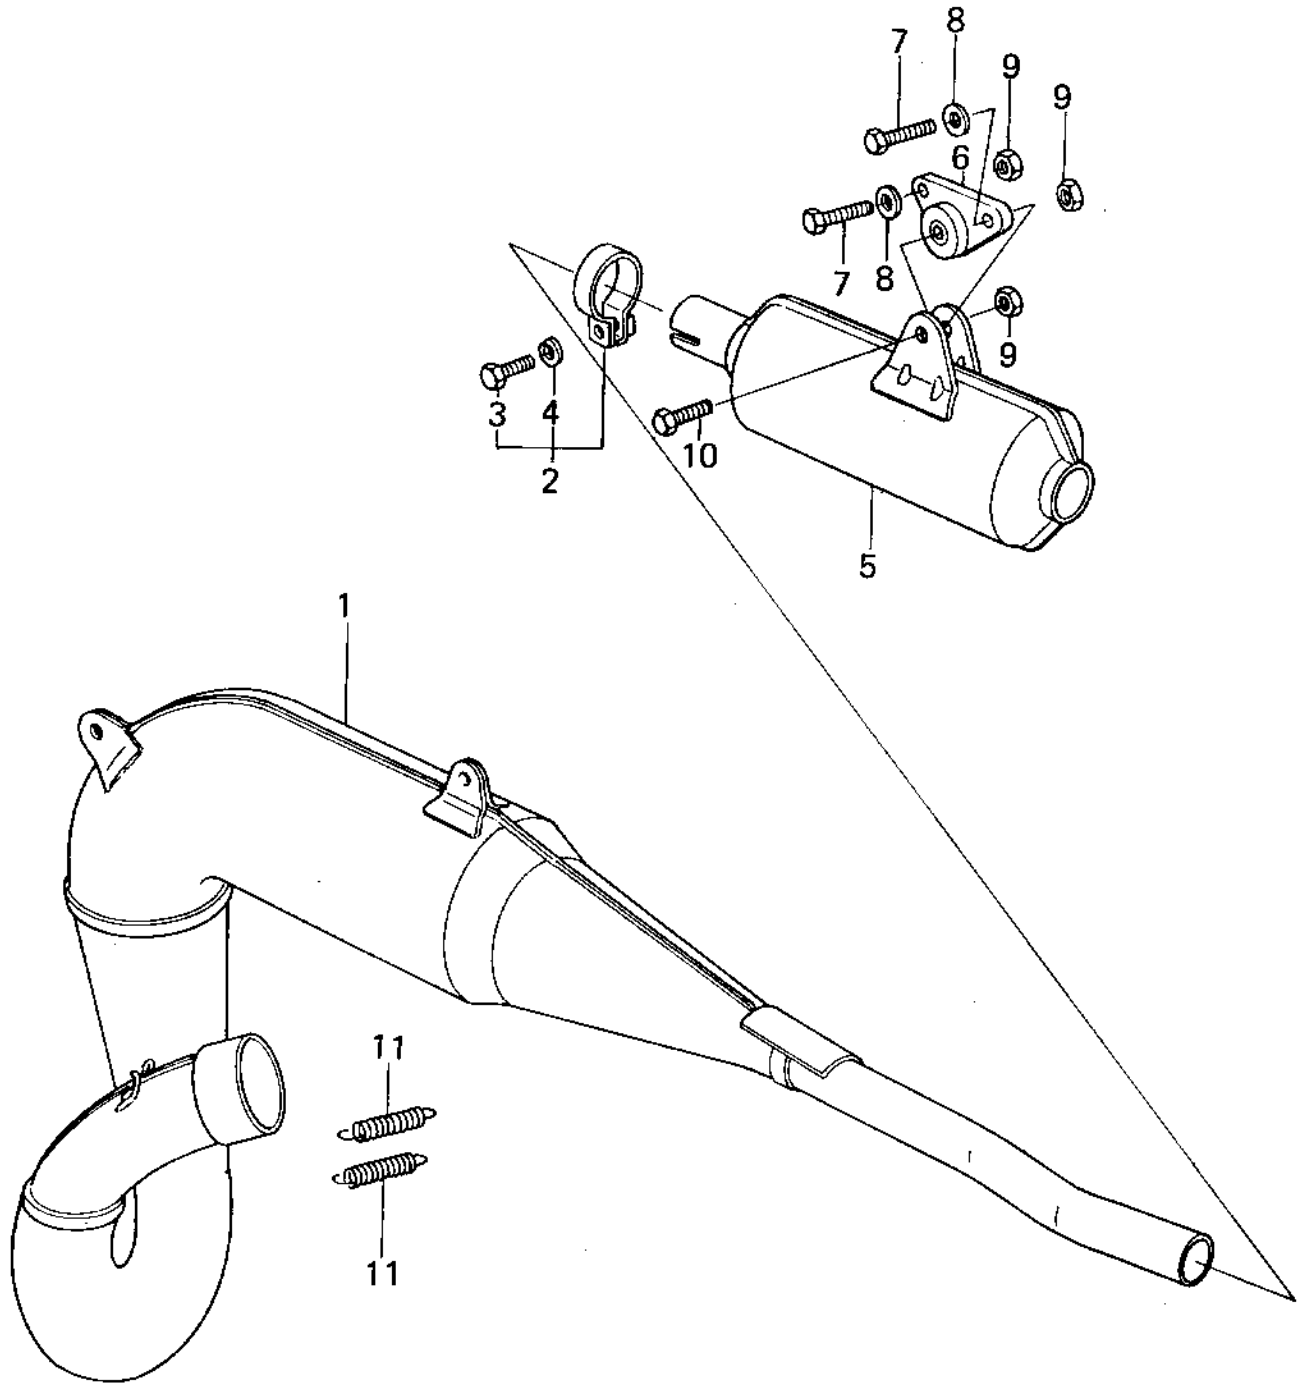

## 1978 KX™125 PARTS DIAGRAM

MUFFLER

## 1978 KX™125 PARTS LIST

### MUFFLER

| ITEM NAME                       | PART NUMBER   | QUANTITY |
|---------------------------------|---------------|----------|
| BODY,MUFFLER (Ref # 1)          | 49070-1007-21 | 1        |
| BODY,MUFFLER (Ref # 1)          | 49070-1016    | 1        |
| CLAMP,MUFFLER FITTING (Ref # 2) | 92037-1035    | 1        |
| BOLT-UPSET,6X20 (Ref # 3)       | 112G0620      | 1        |
| WASHER SPRING 6MM (Ref # 4)     | 461F0600      | 1        |
| MUFFLER ASSY (Ref # 5)          | 18001-1017-21 | 1        |
| DAMPER RUBBER (Ref # 6)         | 92075-1046    | 1        |
| BOLT 6X35 (Ref # 7)             | 110R0635      | 1        |
| WASHER PLAIN 6MM (Ref # 8)      | 411B0600      | 1        |
| NUT, LOCK 6MM (Ref # 9)         | 92019-008     | 1        |
| BOLT-UPSET (Ref # 10)           | 112G0625      | 1        |
| SPRING-CONNECTOR (Ref # 11)     | 18071-003     | 1        |