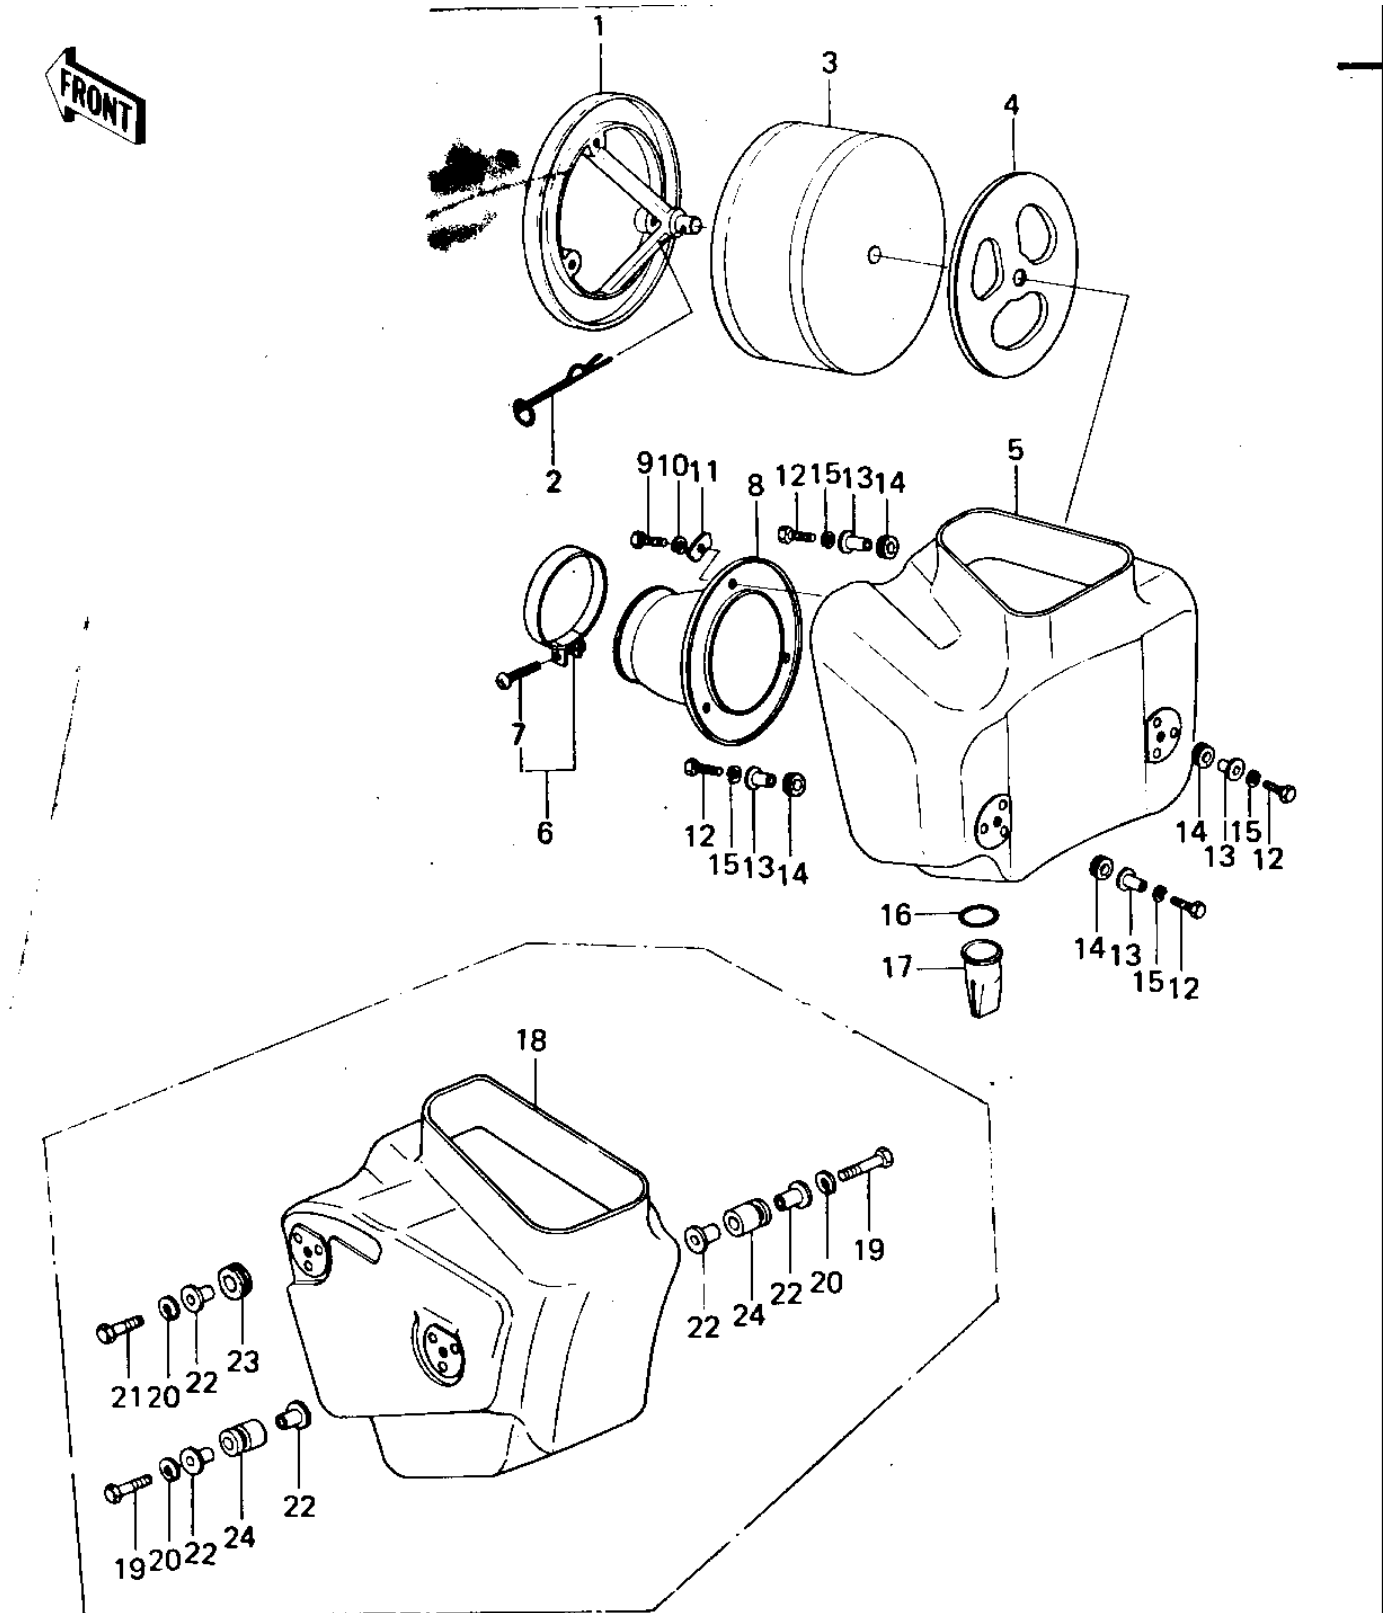

1978 KX™125 PARTS DIAGRAM

AIR CLEANER

1978 KX™125 PARTS LIST

AIR CLEANER

ITEM NAME	PART NUMBER	QUANTITY
BODY,AIR CLEANER (Ref # 1)	11011-1007	1
COTTER,AIR CLEANER (Ref # 2)	92041-1001	1
ELEMENT,AIR CLNR (Ref # 3)	11013-1005	1
CAP,AIR CLEANER (Ref # 4)	11012-1013	1
BODY,AIR CLEANER (Ref # 5)	11011-1008	1
CLAMP (Ref # 6)	92037-171	1
SCREW-PAN-CROS (Ref # 7)	220B0535	1
DUCT,AIR CLEANER (Ref # 8)	14073-1021	2
BOLT-UPSET (Ref # 9)	112G0618	1
WASHER SPRING 6MM (Ref # 10)	461F0600	3
WASHER,PLAIN (Ref # 11)	92022-1018	1
BOLT-UPSET,6X20 (Ref # 12)	112G0620	1
COLLAR (Ref # 13)	92027-194	2
DAMPER RUBBER (Ref # 14)	92075-076	2
UNAVAILABLE IN PRICE BOOK (Ref # 16)	67082020	1
BOOT (Ref # 17)	49006-1012	1
BODY,AIR CLEANER (Ref # 18)	11011-1030	1
BOLT, HEX HEAD 6X35 (Ref # 19)	110B0635	1
BOLT, HEX HEAD 6X35 (Ref # 21)	110B0620	1
DAMPER RUBBER (Ref # 24)	92075-1154	1