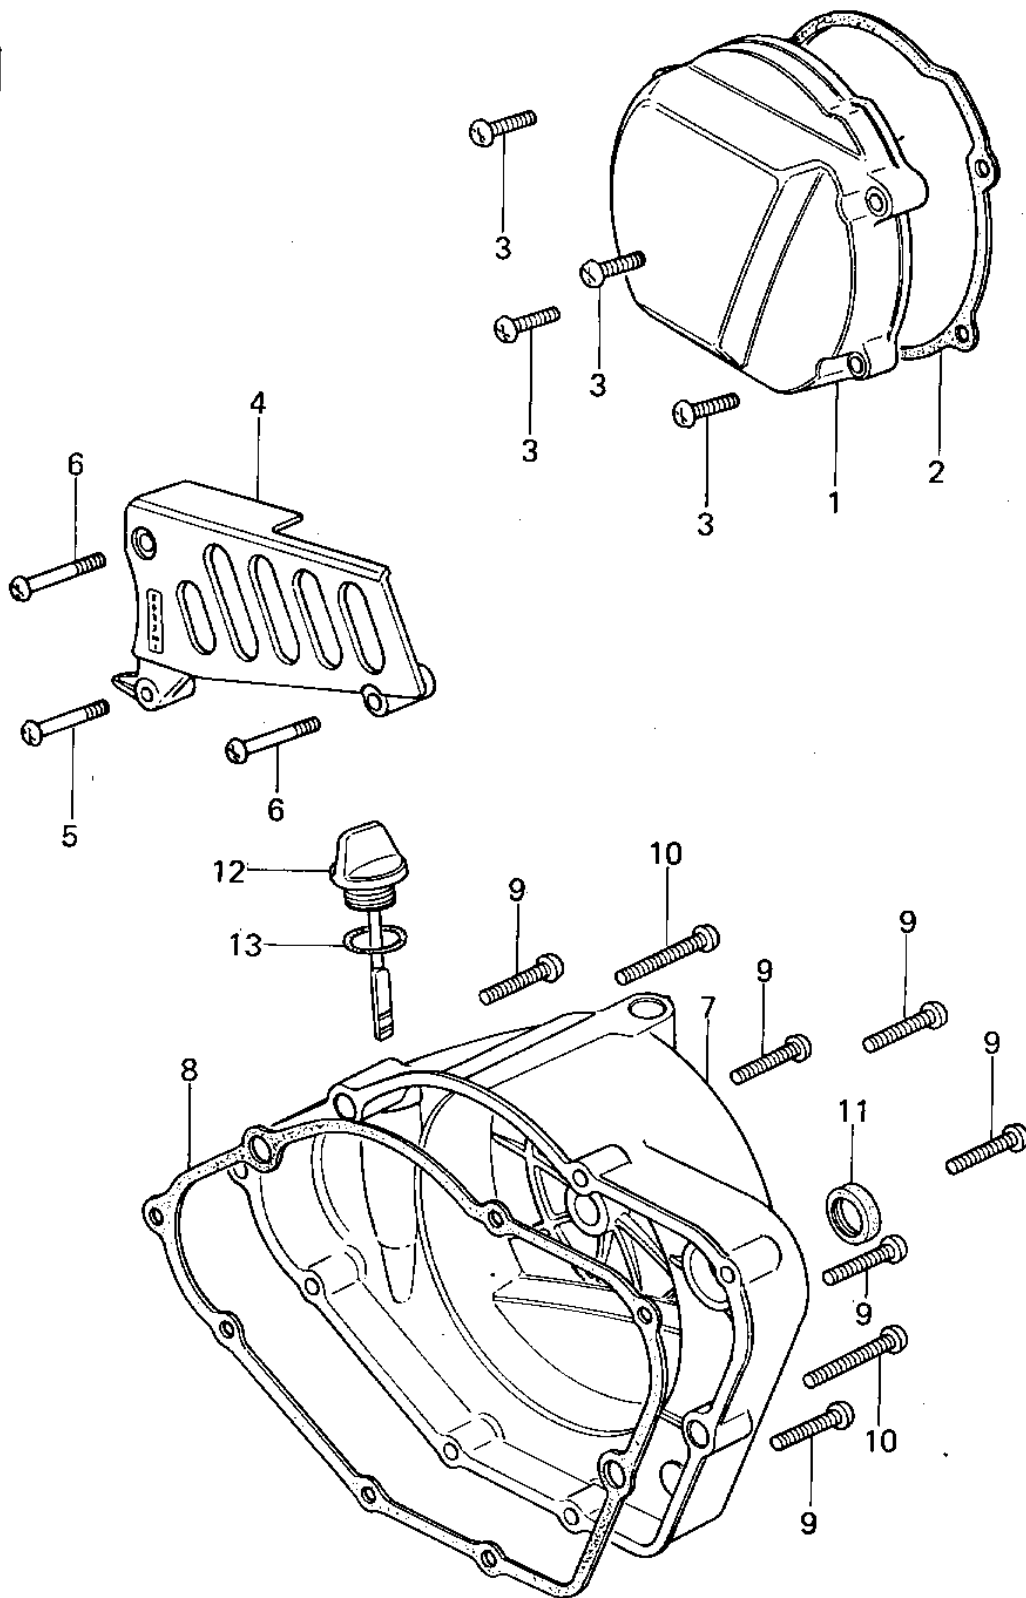

1978 KX™125 PARTS DIAGRAM

ENGINE COVERS ('78-'79 KX125-A4/A5)

1978 KX™125 PARTS LIST

ENGINE COVERS ('78-'79 KX125-A4/A5)

ITEM NAME	PART NUMBER	QUANTITY
COVER,L.H ENGINE (Ref # 1)	14031-1013-21	1
GASKET,L.H ENG COVER (Ref # 2)	11009-1041	1
SCREW PAN HEAD 6X30 (Ref # 3)	220B0630	2
COVER,FRONT CHAIN (Ref # 4)	14026-1012-21	1
SCREW PAN HEAD 6X35 (Ref # 5)	220B0635	1
SCREW PAN HEAD 6X40 (Ref # 6)	220B0640	2
COVER,R.H.ENG F.BLCK (Ref # 7)	14032-1004-21	1
GASKET,R.H ENGIN CVER (Ref # 8)	11009-1040	1
OIL SEAL SB16244 (Ref # 11)	92049-002	1
PLUG,OIL FILLER (Ref # 12)	16115-1001	1
"O" RING,20MM (Ref # 13)	670B2020	1