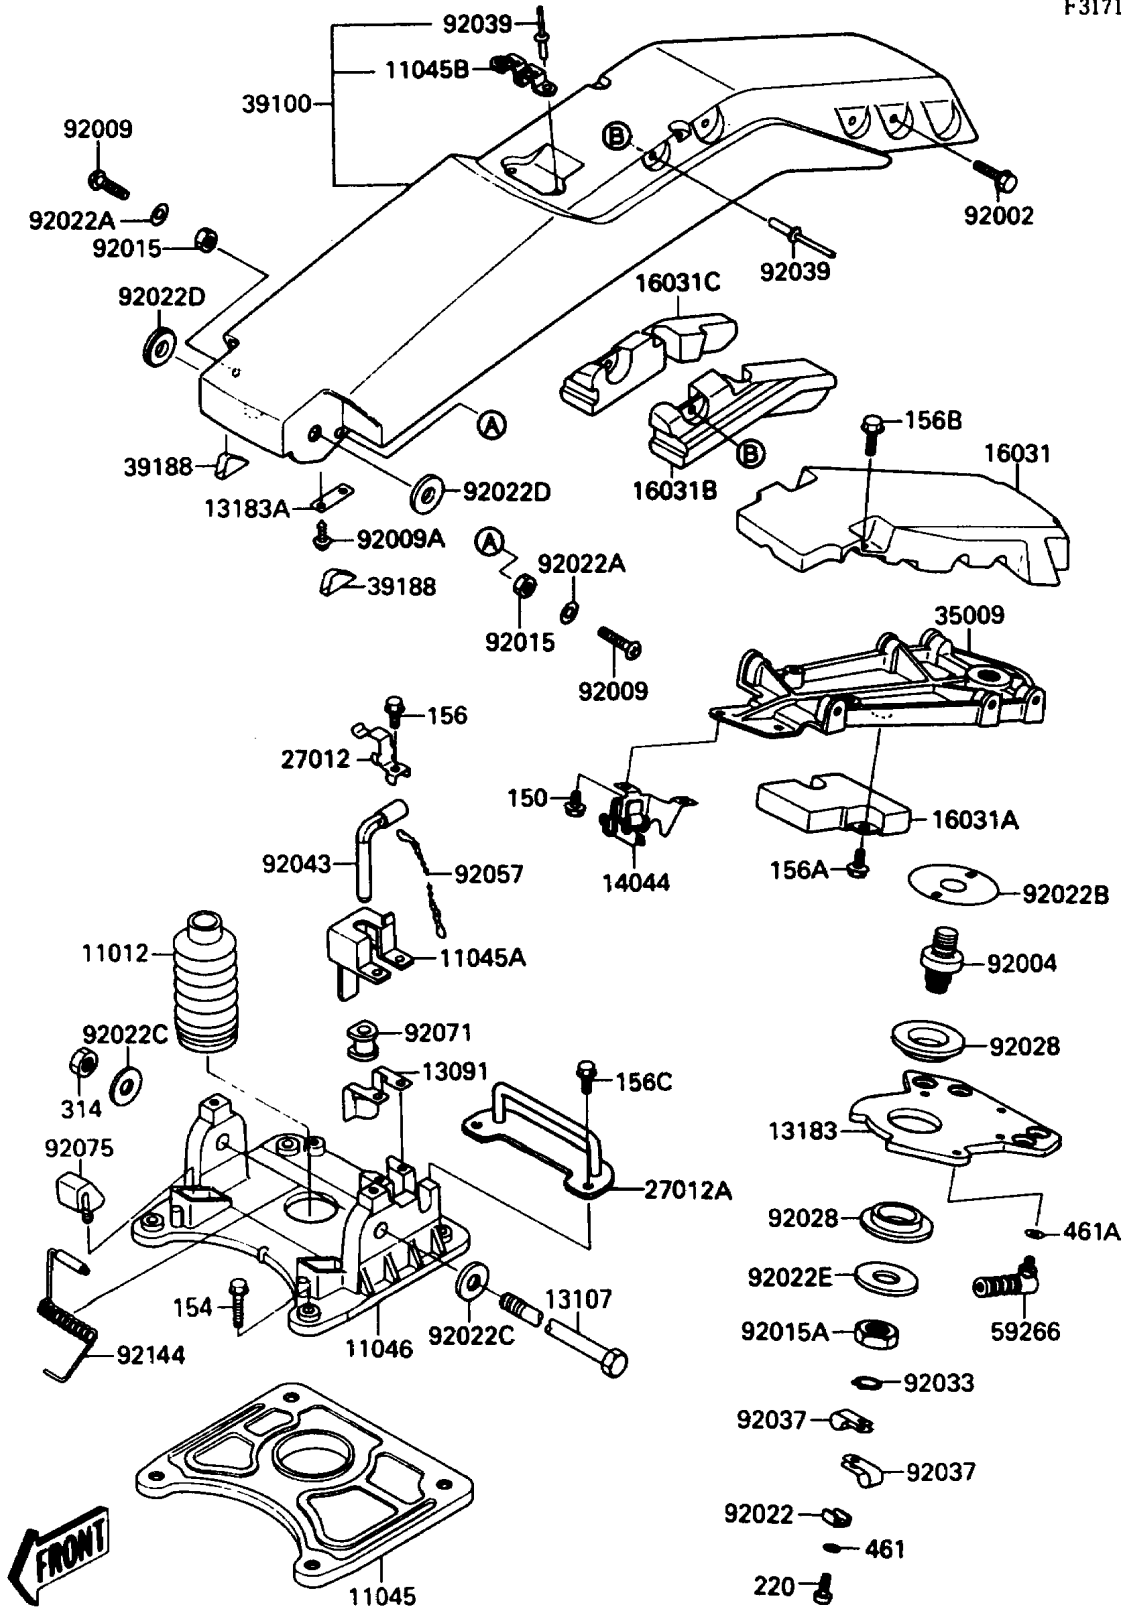

1988 JET SKI® 650 SX PARTS DIAGRAM

Handle Pole

F3171-0008

1988 JET SKI® 650 SX PARTS LIST

Handle Pole

ITEM NAME	PART NUMBER	QUANTITY
CAP. (Ref # 11012)	59176-514	1
BRACKET,BACK-UP PLATE (Ref # 11045)	11045-3722	1
BRACKET,POLE STOPPER (Ref # 11045A)	11045-3728	1
BRACKET,HANDLE POLE PAD (Ref # 11045B)	11045-3733	1
BRACKET,PIVOT SHAFT (Ref # 11046)	11046-3715	1
HOLDER (Ref # 13091)	13091-3717	1
SHAFT,PIVOT (Ref # 13107)	13107-3709	1
PLATE,HANDLEBAR (Ref # 13183)	13183-3709	1
PLATE (Ref # 13183A)	13183-3720	1
HOLDER-CABLE (Ref # 14044)	14044-3001	1
FLOAT (Ref # 16031)	16031-3715	1
FLOAT,CNT (Ref # 16031A)	16031-3737	1
FLOAT,LH (Ref # 16031B)	16031-3738	1
FLOAT,RH (Ref # 16031C)	16031-3752	1
HOOK (Ref # 27012)	27012-3717	1
HOOK,ENGINE HOOD (Ref # 27012A)	27012-3733	1
BRACE (Ref # 35009)	35009-3702	1
POLE-COMP-HANDLE,JET WHITE (Ref # 39100)	39100-3704-8C	1
TAPE,(WHITE) (Ref # 39188)	39188-3702	1
JOINT-BALL (Ref # 59266)	59266-3701	1
BOLT,6X12 (Ref # 92002)	92002-3760	1
STUD (Ref # 92004)	92004-3713	1
SCREW (Ref # 92009)	92009-3738	1
SCREW (Ref # 92009A)	92011-562	1
NUT (Ref # 92015)	92015-3015	1
NUT,18MM (Ref # 92015A)	92015-3746	1
WASHER,CLAMP (Ref # 92022)	92022-3014	1
WASHER (Ref # 92022A)	92022-3042	1
WASHER (Ref # 92022B)	92022-3716	1