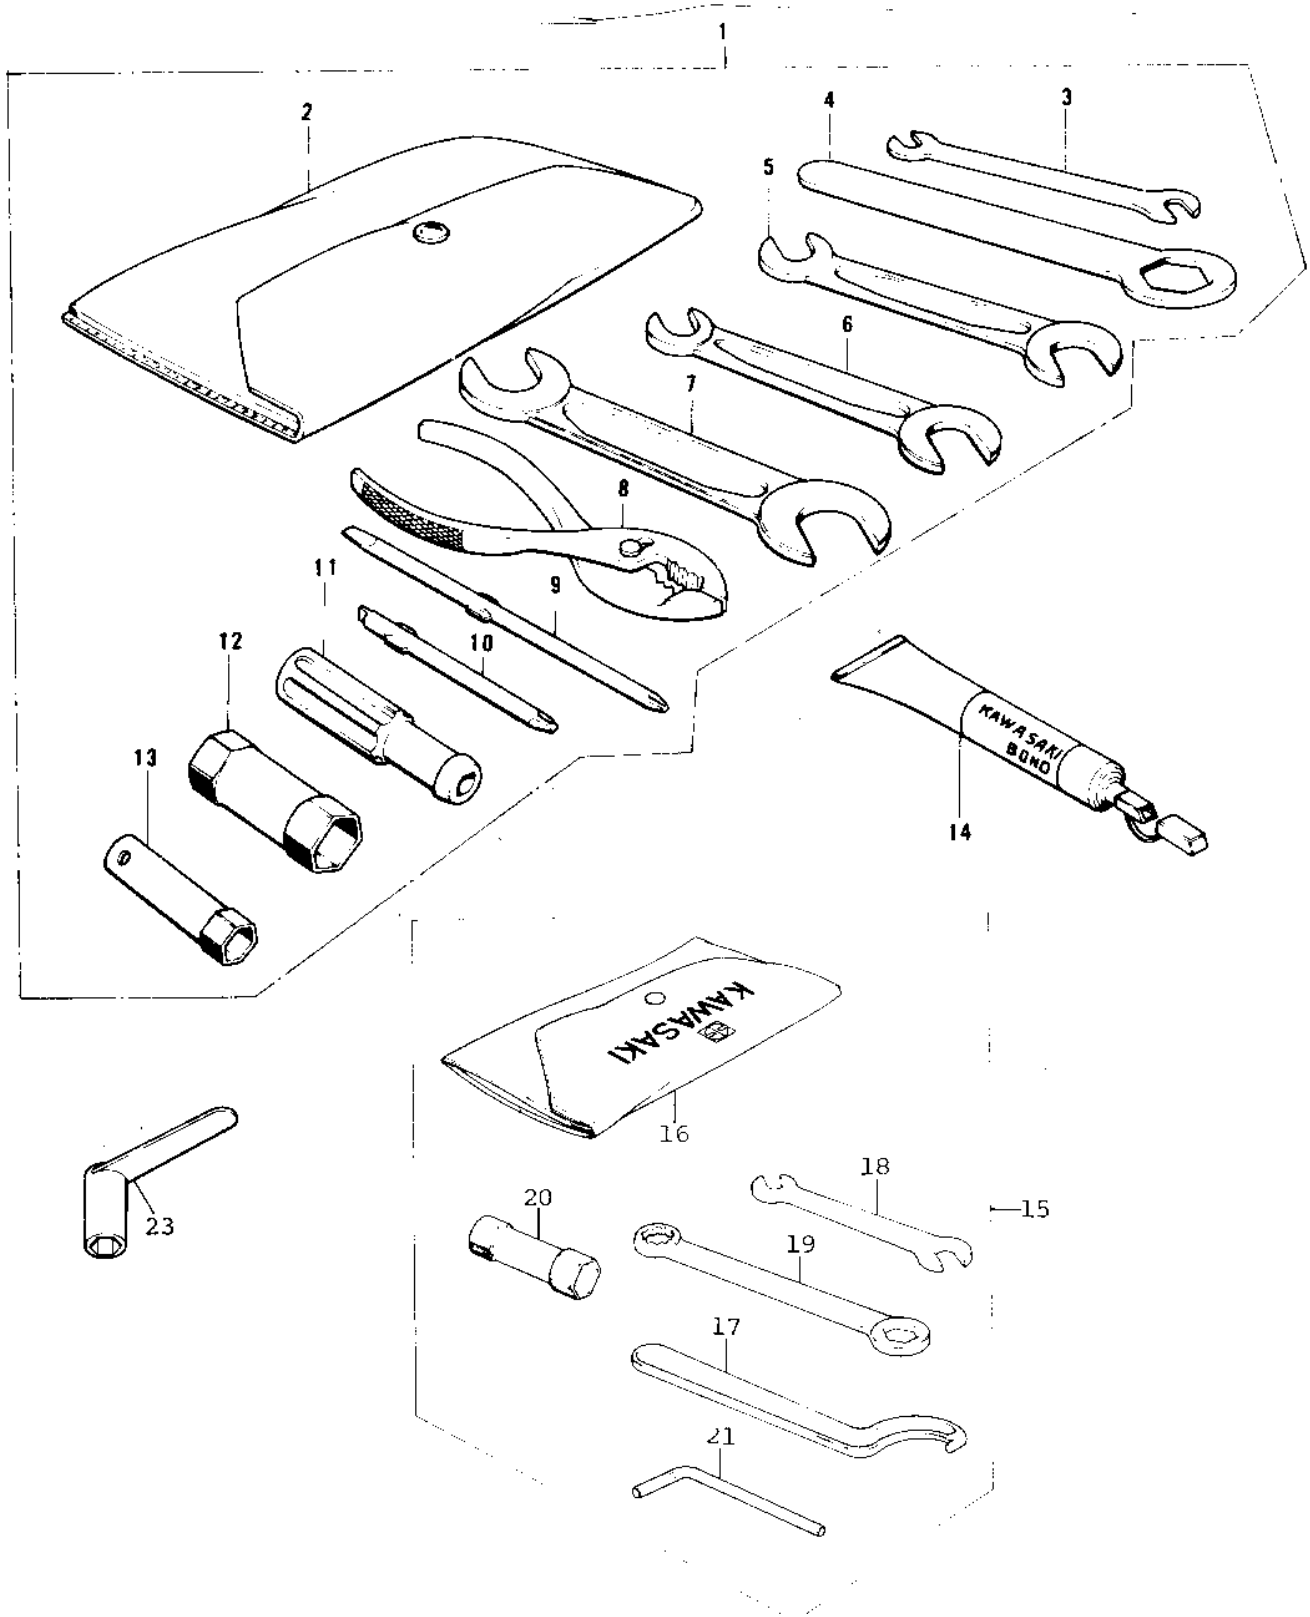

1974 KX™125 PARTS DIAGRAM

OWNER TOOLS

1974 KX™125 PARTS LIST

OWNER TOOLS

ITEM NAME	PART NUMBER	QUANTITY
UNAVAILABLE IN PRICE BOOK (Ref # 1)	56007-020	1
BAG,TOOL (Ref # 2)	56008-008	2
92108-011 (Canada) (Ref # 3)	92108-004	1
92110-1150 (Canada) (Ref # 4)	92109-003	1
UNAVAILABLE IN PRICE BOOK (Ref # 5)	960B1013	1
*** N.L.A.*** (Canada) (Ref # 6)	960B1014	1
*** N.L.A.*** (Canada) (Ref # 7)	960B1719	1
92112-003 (Canada) (Ref # 8)	92112-005	1
TOOL-DRIVER (Ref # 9)	92107-1052	1
SCREW DRIVER #3 PHLIP (Ref # 10)	92107-005	1
92106-1001 (Canada) (Ref # 11)	92106-002	1
92110-012 (Canada) (Ref # 12)	92110-009	1
WRENCH BOX 10MM (Ref # 13)	92110-007	1
LIQUID GASKET (Ref # 14)	92104-002	1
TOOL KIT (Canada) (Ref # 15)	56007-052	1
92110-1035 (Canada) (Ref # 17)	92108-007	1
TIGHTENER,SPOKE (Ref # 18)	92108-011	1
WRENCH,BOX,14X17 (Canada) (Ref # 19)	92108-012	1
92110-012 (Canada) (Ref # 20)	92110-008	1
WRENCH,ALLEN,6MM (Ref # 21)	92127-003	1
WRENCH,SPARK PLUG (Ref # 23)	92110-019	1