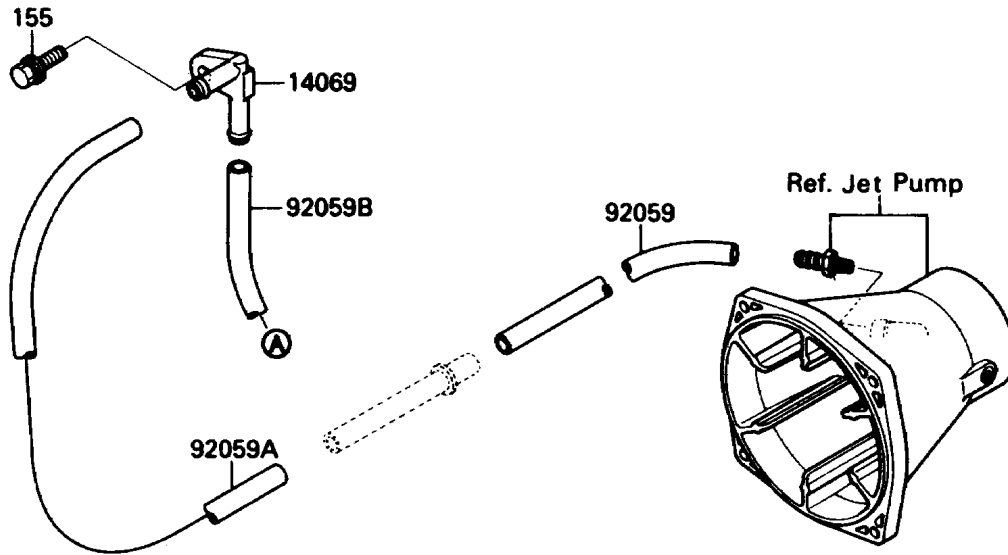

1988 JET SKI® 650 SX PARTS DIAGRAM

Bilge System

F3145-0005

1988 JET SKI® 650 SX PARTS LIST

Bilge System

ITEM NAME	PART NUMBER	QUANTITY
FILTER,BILGE (Ref # 14043)	59236-504	1
BREATHER,BILGE (Ref # 14069)	14069-3001	1
CLAMP,BILGE FILTER (Ref # 92037)	92037-3737	1
TUBE,9X16X200 (Ref # 92059)	92059-3748	1
TUBE,9X16X320 (Ref # 92059A)	92059-3792	1
TUBE,9X16X250 (Ref # 92059B)	92059-502	1
BOLT-WSP-SMALL,8X25 (Ref # 155)	155R0825	1