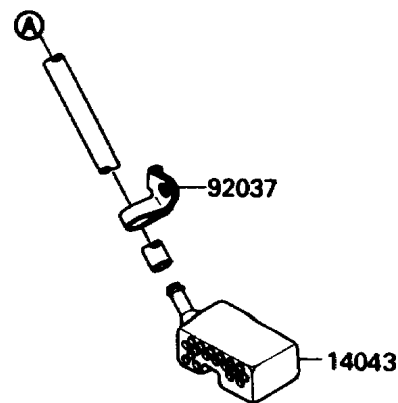

1988 JET SKI® 650 SX PARTS DIAGRAM

Bilge System

F3145-0005

1988 JET SKI® 650 SX PARTS LIST

Bilge System

ITEM NAME	PART NUMBER	QUANTITY
FILTER,BILGE (Ref # 14043)	59236-504	1
BREATHER,BILGE (Ref # 14069)	14069-3001	1
CLAMP,BILGE FILTER (Ref # 92037)	92037-3737	1
TUBE,9X16X200 (Ref # 92059)	92059-3748	1
TUBE,9X16X320 (Ref # 92059A)	92059-3792	1
TUBE,9X16X250 (Ref # 92059B)	92059-502	1
BOLT-WSP-SMALL,8X25 (Ref # 155)	155R0825	1