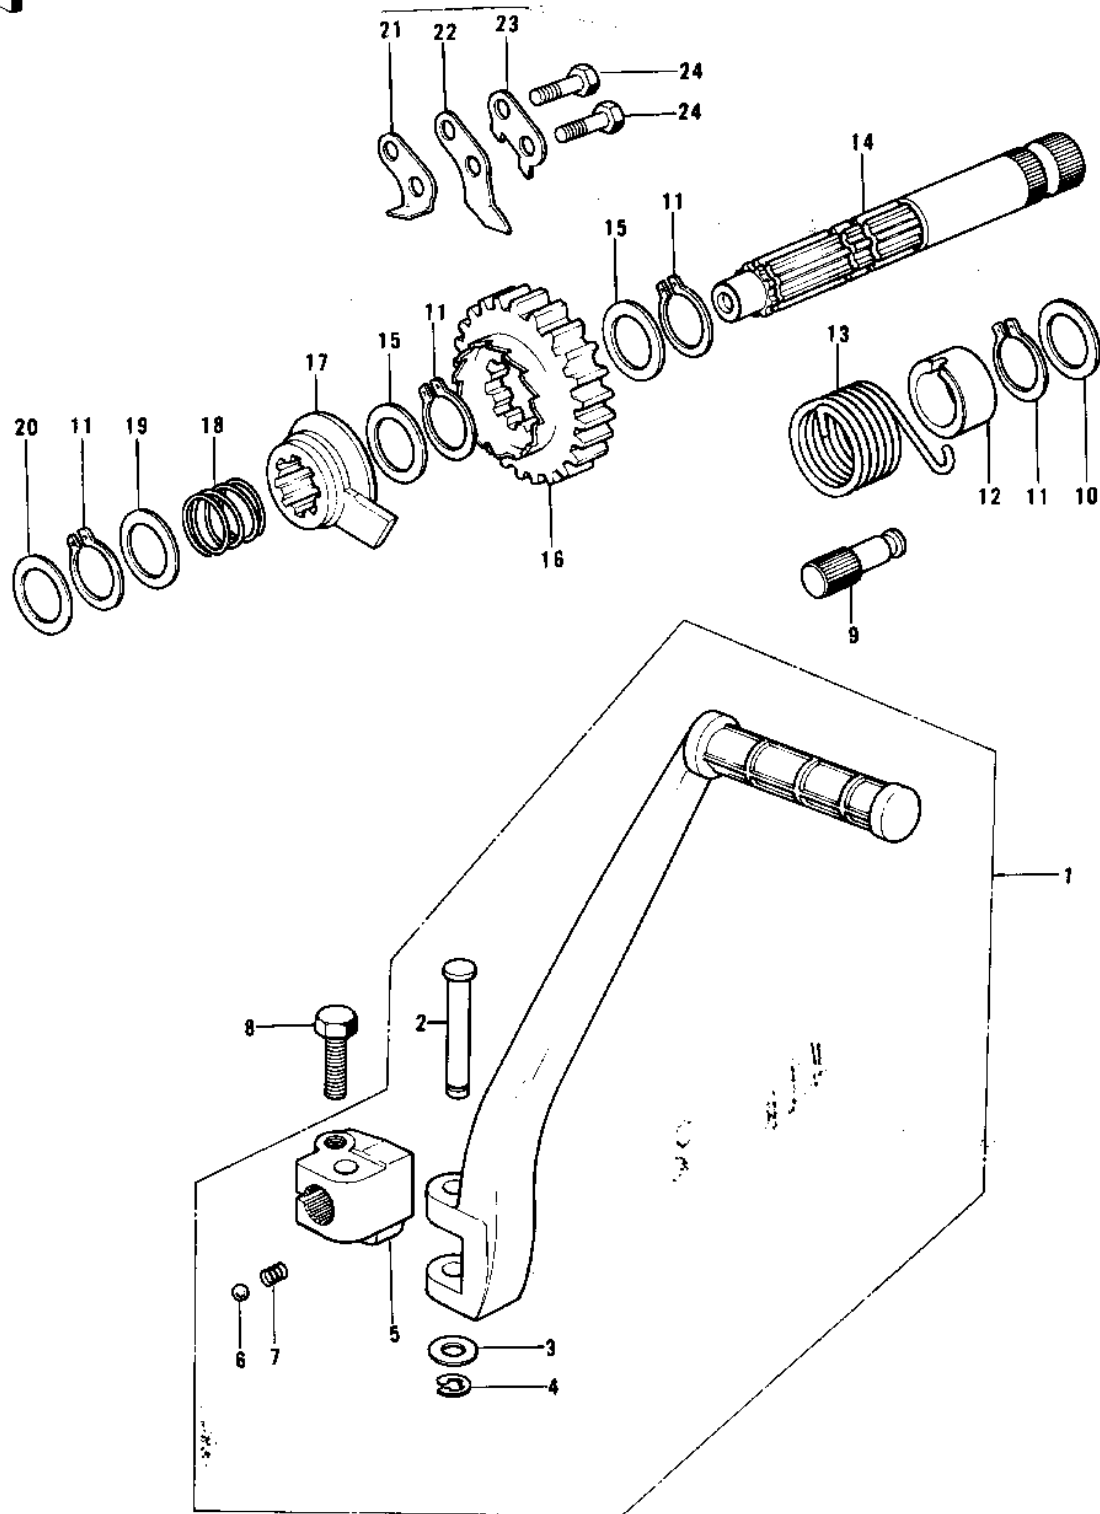

1974 KX™125 PARTS DIAGRAM

KICKSTARTER MECHANISM ('74-'76 KX125/A/A)

1974 KX™125 PARTS LIST

KICKSTARTER MECHANISM ('74-'76 KX125/A/A)

ITEM NAME	PART NUMBER	QUANTITY
PEDAL,KICKSTARTER (Ref # 1)	13058-055	1
PIN-KICKSTARTER (Ref # 2)	92043-075	1
WASHER PLAIN 8MM (Ref # 3)	410B0800	1
CIRCLIP 5MM (Ref # 4)	482K5000	1
BOSS,KICK PEDAL (Ref # 5)	13061-022	1
BALL STEEL 1/4' (Ref # 6)	600A0800	1
SPRING KICK PEDAL (Ref # 7)	92081-020	1
BOLT-SMALL-UPSET 8X25 (Ref # 8)	115G0825	1
PIN (Ref # 9)	92043-102	1
WASHER,PLAIN (Ref # 10)	92022-268	1
CIRCLIP 16MM (Ref # 11)	480J1600	1
GUIDE,KICKSPRING (Ref # 12)	13070-008	1
SPRING,KICKSTARTER (Ref # 13)	92082-005	1
SHAFT,KICKSTARTER (Ref # 14)	13066-040	1
WASHER,PLAIN (Ref # 15)	92022-315	2
KICK GEAR&RATCHET ASY (Ref # 16)	13250-001	2
GEAR,KICKSTARTER (Ref # 16)	13068-032	1
RATCHET,KL250-D2 (Ref # 17)	13078-1052	1
SPRING,RATCHET (Ref # 18)	92081-122	1
WASHER-THRUST (Ref # 19)	92022-197	1
WASHER,PLAIN (Ref # 20)	92022-269	1
STOPPER,KICKSTARTER (Ref # 21)	32085-1061	1
GUIDE,KICKSTARTER (Ref # 22)	13206-010	1
WASHER,LOCK (Ref # 23)	92024-054	1
BOLT-UPSET (Ref # 24)	112G0618	1