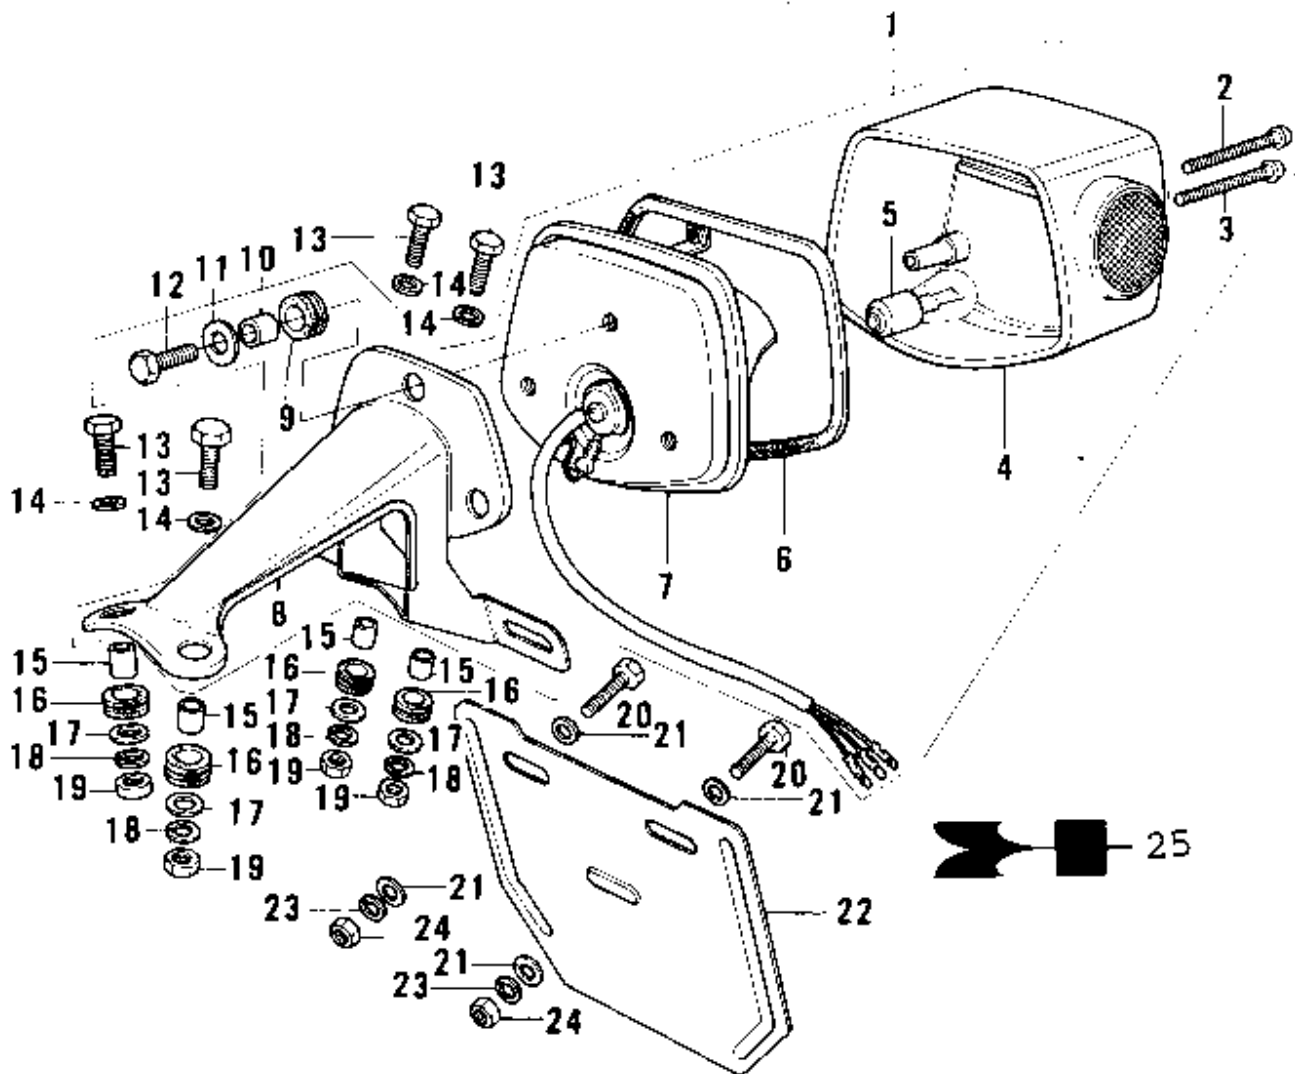

1976 KE125 PARTS DIAGRAM

TAILLIGHT ('76-'79)

1976 KE125 PARTS LIST

TAILLIGHT ('76-'79)

ITEM NAME	PART NUMBER	QUANTITY
LAMP ASSY, TAIL, BLACK (Ref # 1)	23024-048-21	1
SCREW (Ref # 2)	220R0455	1
SCREW PAN HEAD 4X50 (Ref # 3)	220E0450	1
LENS, TAIL LAMP (Ref # 4)	23026-028	1
BULB, 60-32/3CP (Ref # 5)	92069-074	1
GASKET, TAIL LAMP LENS (Ref # 6)	23028-019	1
BODY COMP TAIL LAMP (Ref # 7)	23027-1018	1
BKT, TAIL LAMP, BLACK (Ref # 8)	23036-037-21	1
DAMPER RUBBER (Ref # 9)	92075-076	1
COLLAR, 6.8X10X8.5 (Ref # 10)	92027-129	1
WASHER 6.5X20X1.6T (Ref # 11)	92022-125	2
BOLT-UPSET, 6X20 (Ref # 12)	112G0620	2
BOLT-UPSET (Ref # 13)	112G0630	1
WASHER 6.5X22X1.6T (Ref # 14)	92022-237	1
COLLAR 6.8X10X10.5 (Ref # 15)	92027-120	1
DAMPER RUBBER, RR FENR (Ref # 16)	92075-209	1
WASHER SPRING 6MM (Ref # 18)	461F0600	2
NUT 6MM (Ref # 19)	311B0600	2
WASHER PLAIN 6MM (Ref # 21)	410B0600	1
BRACKET, LICENSE PLATE (Ref # 22)	11034-1117	1
EMBLEM, LICNSE PLT BKT (Ref # 25)	56018-176	1