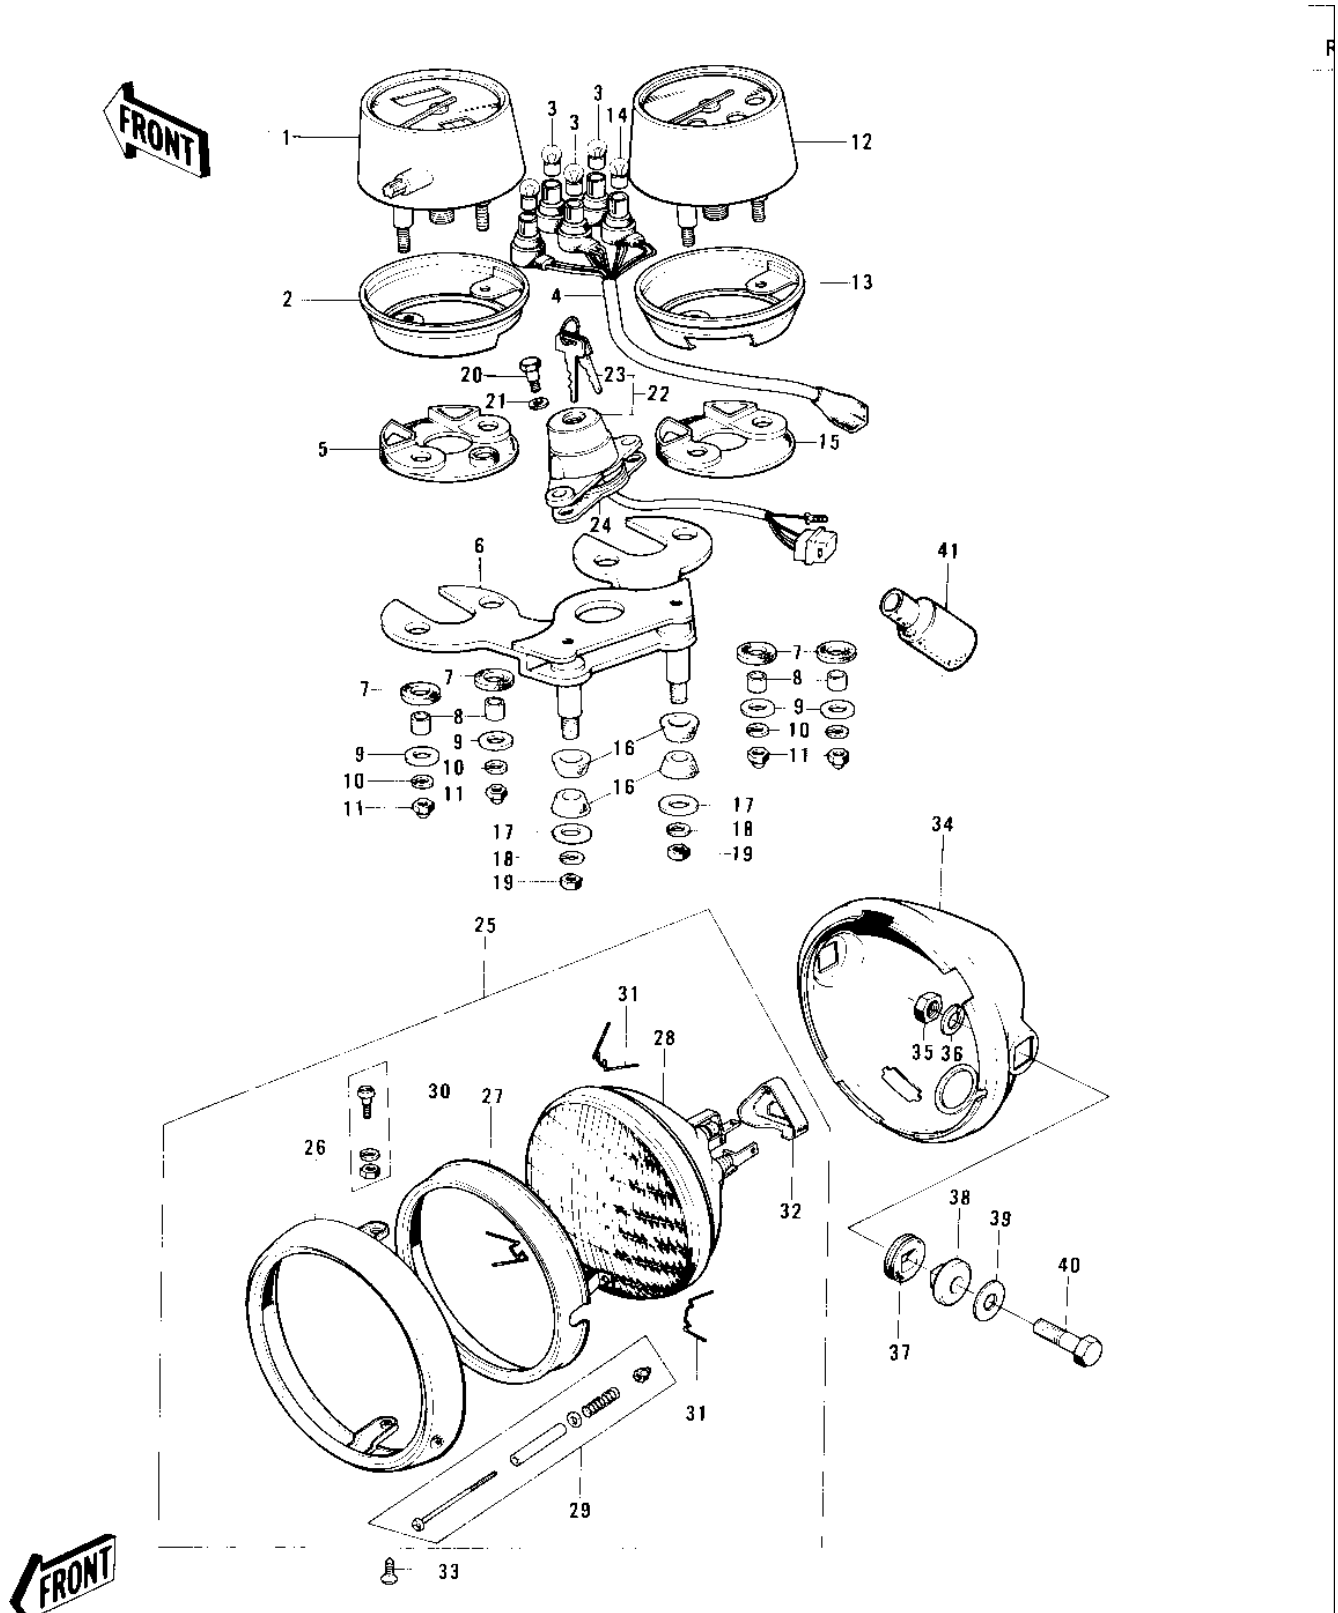

1976 KE125 PARTS DIAGRAM

METERS/IGNITION SWITCH/HEADLIGHT ('76-'7)

1976 KE125 PARTS LIST

METERS/IGNITION SWITCH/HEADLIGHT ('76-'7)

ITEM NAME	PART NUMBER	QUANTITY
SPEEDOMETER ASSY,MPH (Ref # 1)	25005-110	1
*** N.L.A.*** (Canada) (Ref # 1)	25005-112	1
COVER-SPEEDOMETER (Ref # 2)	25012-017	1
BULB 6V 1.5W (Ref # 3)	92069-024	1
SOCKET,SPEEDOMETER (Ref # 4)	25011-038	1
SHOCK DAMPER,METER (Ref # 5)	25019-018	1
BRACKET,METER (Ref # 6)	25008-034	1
DAMPER RUBBER,METER (Ref # 7)	25019-019	1
COLLAR,METER FITTING (Ref # 8)	25021-004	1
WASHER PL 5.2X18X1.2 (Ref # 9)	92022-285	1
NUT-CAP,5MM (Ref # 11)	322N0500	1
TACHOMETER ASSY (Ref # 12)	25015-027	1
COVER,TACHOMETER (Ref # 13)	25012-018	1
BULB-6V 3W (Ref # 14)	92069-053	1
DAMPER RUBBER,METER (Ref # 15)	25019-020	1
DAMPER RUBBER,METER (Ref # 16)	92075-248	1
WASHER 6.5X22X1.6T (Ref # 17)	92022-237	1
WASHER SPRING 6MM (Ref # 18)	461F0600	1
NUT 6MM (Ref # 19)	311B0600	1
BOLT-HEX HEAD,6MM (Ref # 20)	92007-026	1
WASHER PLAIN 8MM (Ref # 21)	410B0800	1
SWITCH ASSY.IGNITION (Ref # 22)	27005-059	1
SWITCH ASSY,IGNITION (Ref # 22)	27005-1023	1
SWITCH ASSY,IGNITION (Ref # 22)	27005-080	1
KEY SET #431 (Ref # 23)	27008-054-31	1
KEY SET,#450 (Ref # 23)	27008-054-50	1
KEY,BLANK (Ref # 23)	27008-1024	1
KEY,BLANK (Ref # 23)	27008-1025	1
KEY,BLANK (Ref # 23)	27008-1026	1