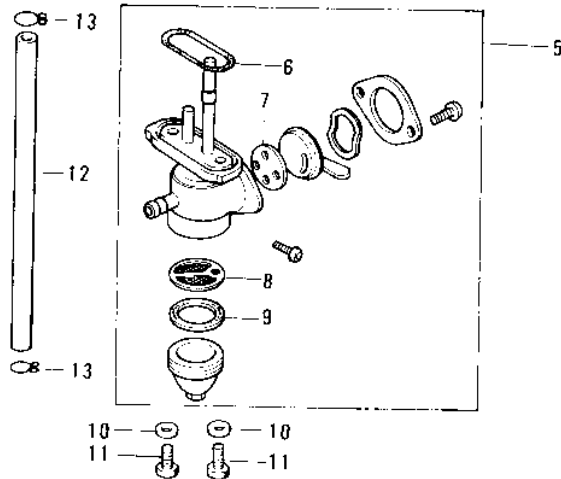

## 1976 KE125 PARTS DIAGRAM

FUEL TANK ('76-'79)

## 1976 KE125 PARTS LIST

FUEL TANK ('76-'79)

ITEM NAME	PART NUMBER	QUANTITY
CAP,FUEL TANK (Ref # 1)	51048-1013	1
GASKET,FUEL TANK CAP (Ref # 2)	51059-011	1
TANK-FUEL,P.YELLOW (Ref # 3)	51001-101-4B	1
TANK-FUEL,C.LIGHT RED (Ref # 3)	51001-101-4R	1
TANK-FUEL,C.C.BLUE (Ref # 3)	51001-101-4S	1
TANK-FUEL,C.E.GREEN (Ref # 3)	51001-101-4U	1
TANK-FUEL,F.RED (Ref # 3)	51001-101-B1	1
TANK-FUEL,MARINE BLUE (Ref # 3)	51001-101-B4	1
BAND,FUEL TANK (Ref # 4)	92072-049	1
BAND,FUEL TANK (Ref # 4)	92072-075	1
TAP ASSY,FUEL (Ref # 5)	51023-1001	2
"O" RING (Ref # 6)	51039-003	1
GASKET-FUEL COCK LEV (Ref # 7)	92065-094	1
STRAINER,FUEL (Ref # 8)	51038-008	1
GASKET FUEL COCK CUP (Ref # 9)	51037-011	1
WASHER-PLAIN (Ref # 10)	92022-183	1
BOLT-HEX HEAD,6X16 (Ref # 11)	92001-114	1
PIPE,FUEL (Ref # 12)	92059-093	1
CLAMP FUEL PIPE (Ref # 13)	92037-010	1
DECAL,FUEL TANK,L.H (Ref # 14)	56027-370-SP	1
DECAL,FUEL TANK,L.H (Ref # 15)	56027-371-SP	1
DECAL,FUEL TANK,R.H (Ref # 16)	56027-372-SP	1
DECAL,FUEL TANK,R.H (Ref # 17)	56027-373-SP	1
DECAL,L.H FL TK,UPPER (Ref # 18)	56029-050-SP	1
DECAL,L.H FL TK,LOWER (Ref # 19)	56029-051-SP	1
DECAL,R.H FL TK,UPPER (Ref # 20)	56029-052-SP	1
DECAL,R.H FL TK,LOWER (Ref # 21)	56029-053-SP	1
*** N.L.A. *** (Canada) (Ref # 22)	56029-054-SP	1
*** N.L.A. *** (Canada) (Ref # 23)	56029-055-SP	1

## 1976 KE125 PARTS LIST

FUEL TANK ('76-'79)

ITEM NAME	PART NUMBER	QUANTITY
*** N.L.A.*** (Canada) (Ref # 24)	56029-056-SP	1
*** N.L.A.*** (Canada) (Ref # 25)	56029-057-SP	1