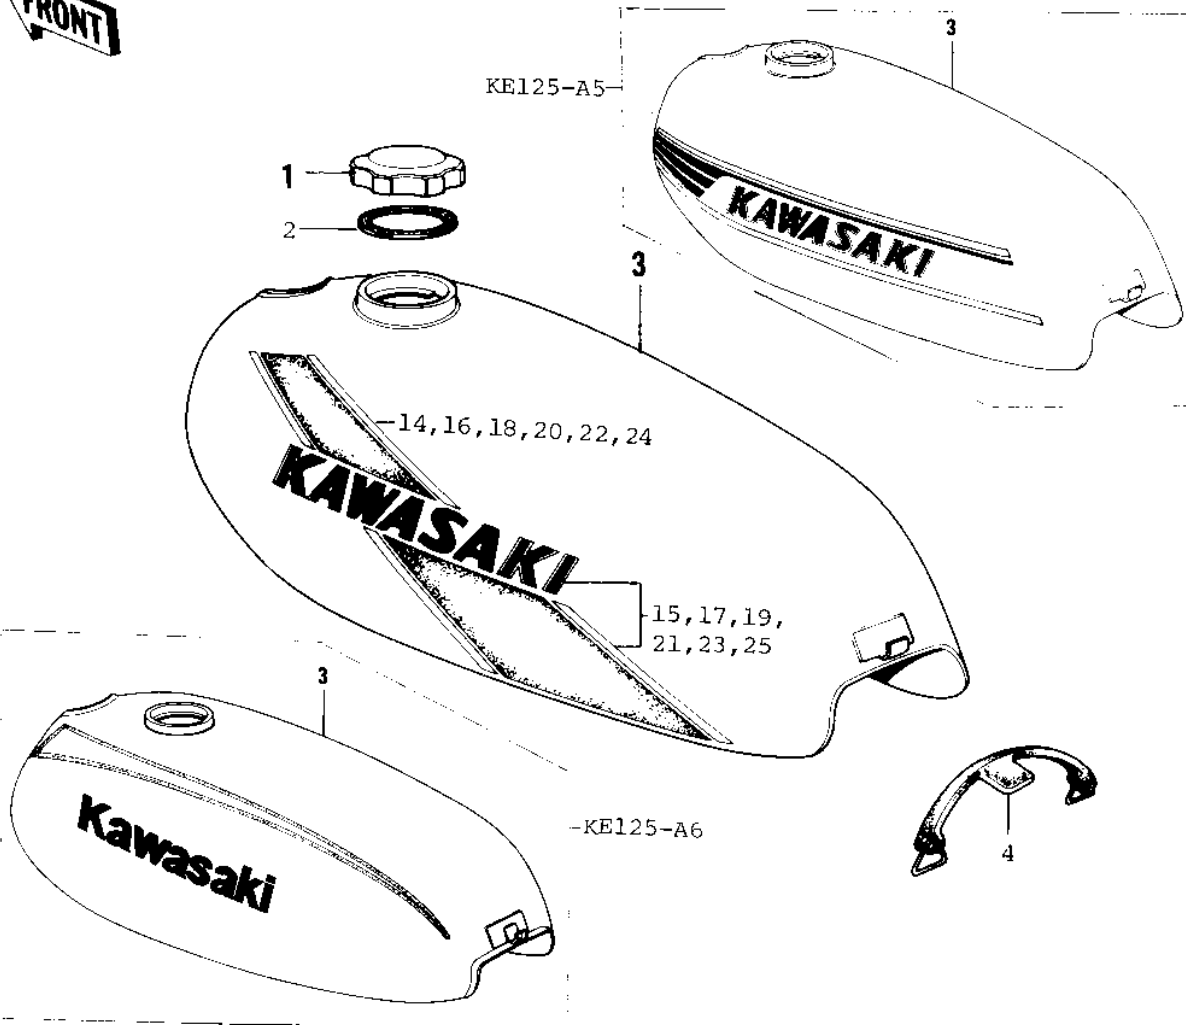

## 1976 KE125 PARTS DIAGRAM

FUEL TANK ('76-'79)

## 1976 KE125 PARTS LIST

FUEL TANK ('76-'79)

ITEM NAME	PART NUMBER	QUANTITY
CAP,FUEL TANK (Ref # 1)	51048-1013	1
GASKET,FUEL TANK CAP (Ref # 2)	51059-011	1
TANK-FUEL,P.YELLOW (Ref # 3)	51001-101-4B	1
TANK-FUEL,C.LIGHT RED (Ref # 3)	51001-101-4R	1
TANK-FUEL,C.C.BLUE (Ref # 3)	51001-101-4S	1
TANK-FUEL,C.E.GREEN (Ref # 3)	51001-101-4U	1
TANK-FUEL,F.RED (Ref # 3)	51001-101-B1	1
TANK-FUEL,MARINE BLUE (Ref # 3)	51001-101-B4	1
BAND,FUEL TANK (Ref # 4)	92072-049	1
BAND,FUEL TANK (Ref # 4)	92072-075	1
TAP ASSY,FUEL (Ref # 5)	51023-1001	2
"O" RING (Ref # 6)	51039-003	1
GASKET-FUEL COCK LEV (Ref # 7)	92065-094	1
STRAINER,FUEL (Ref # 8)	51038-008	1
GASKET FUEL COCK CUP (Ref # 9)	51037-011	1
WASHER-PLAIN (Ref # 10)	92022-183	1
BOLT-HEX HEAD,6X16 (Ref # 11)	92001-114	1
PIPE,FUEL (Ref # 12)	92059-093	1
CLAMP FUEL PIPE (Ref # 13)	92037-010	1
DECAL,FUEL TANK,L.H (Ref # 14)	56027-370-SP	1
DECAL,FUEL TANK,L.H (Ref # 15)	56027-371-SP	1
DECAL,FUEL TANK,R.H (Ref # 16)	56027-372-SP	1
DECAL,FUEL TANK,R.H (Ref # 17)	56027-373-SP	1
DECAL,L.H FL TK,UPPER (Ref # 18)	56029-050-SP	1
DECAL,L.H FL TK,LOWER (Ref # 19)	56029-051-SP	1
DECAL,R.H FL TK,UPPER (Ref # 20)	56029-052-SP	1
DECAL,R.H FL TK,LOWER (Ref # 21)	56029-053-SP	1
*** N.L.A. *** (Canada) (Ref # 22)	56029-054-SP	1
*** N.L.A. *** (Canada) (Ref # 23)	56029-055-SP	1

## 1976 KE125 PARTS LIST

FUEL TANK ('76-'79)

ITEM NAME	PART NUMBER	QUANTITY
*** N.L.A.*** (Canada) (Ref # 24)	56029-056-SP	1
*** N.L.A.*** (Canada) (Ref # 25)	56029-057-SP	1