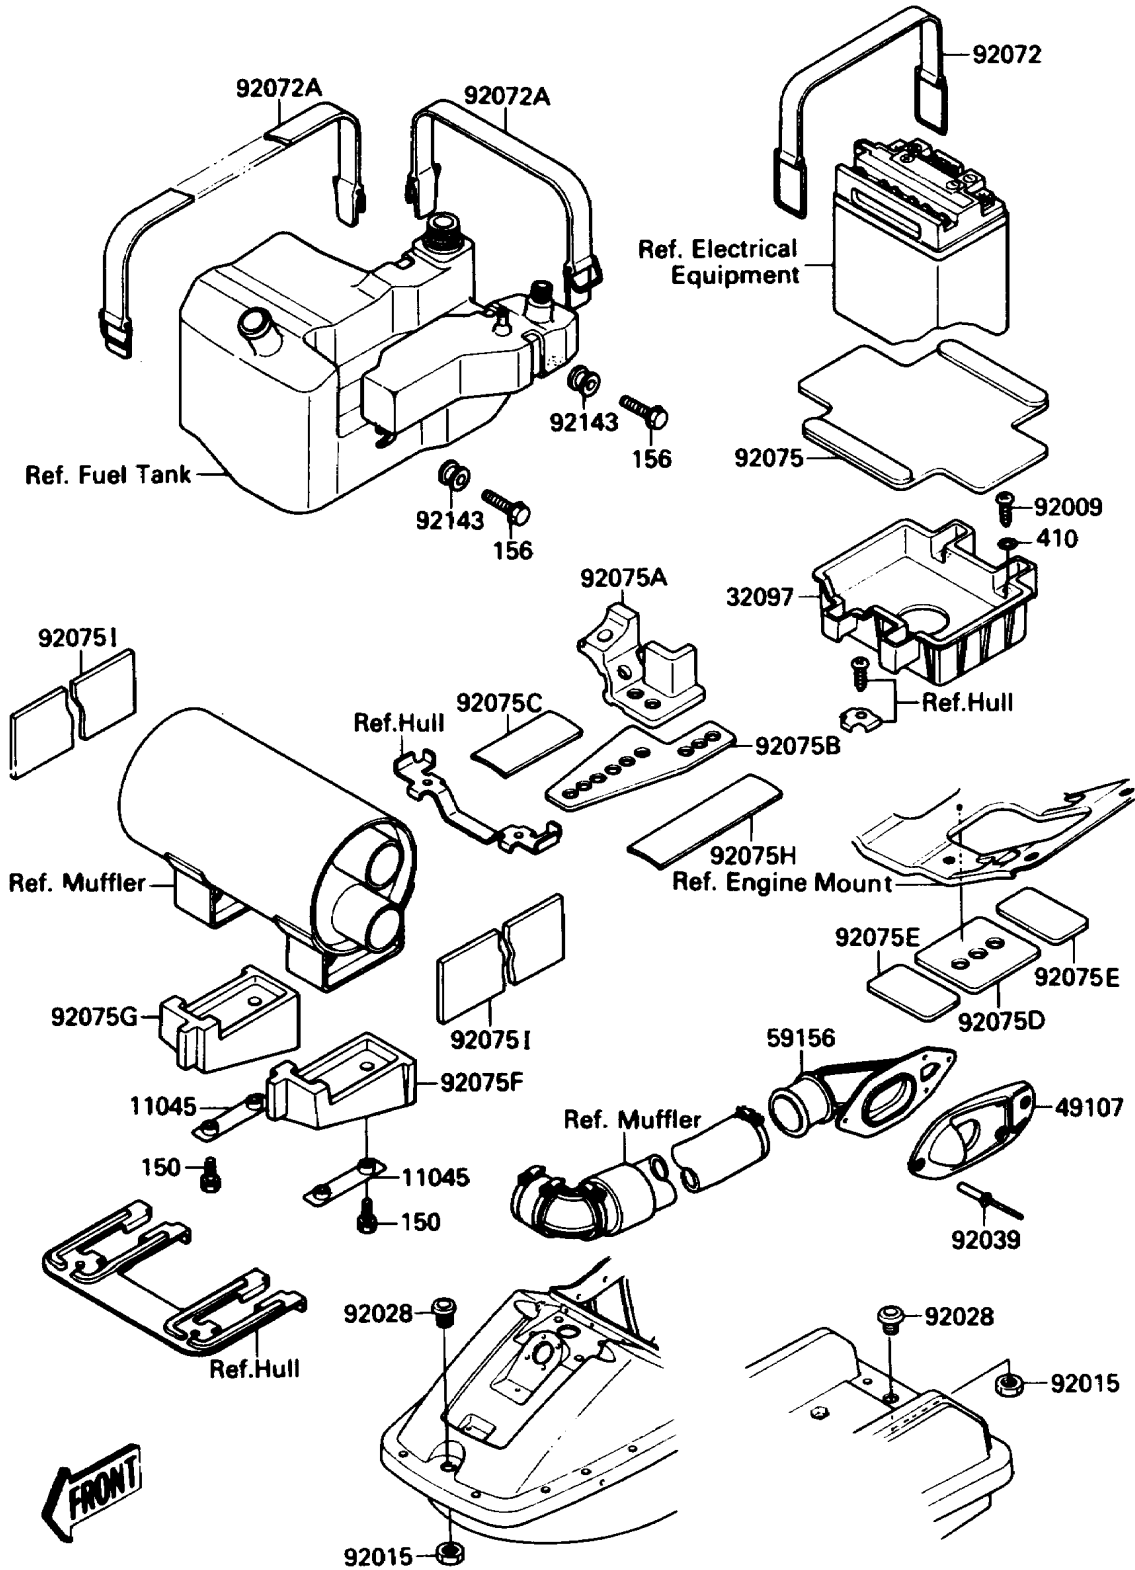

## 1988 JET SKI® 650 SX PARTS DIAGRAM

Hull Fittings

F3143-0006

## 1988 JET SKI® 650 SX PARTS LIST

Hull Fittings

ITEM NAME	PART NUMBER	QUANTITY
BRACKET (Ref # 11045)	11045-3764	1
CASE-BATTERY (Ref # 32097)	32097-3702	1
COVER-EXHAUST PIPE (Ref # 49107)	49107-3705	1
PIPE-TAIL (Ref # 59156)	59156-3703	1
SCREW,TAPPING (Ref # 92009)	92011-561	1
NUT,20MM (Ref # 92015)	92015-3721	1
BUSHING,L=18 (Ref # 92028)	92028-3724	1
RIVET (Ref # 92039)	92039-3722	1
BAND,BATTERY,L=366 (Ref # 92072)	92072-3706	1
BAND,L=544 (Ref # 92072A)	92072-3709	1
DAMPER,BATTERY (Ref # 92075)	92075-3714	1
DAMPER,FUEL TANK,RR (Ref # 92075A)	92075-3754	1
DAMPER,FUEL TANK,CNT (Ref # 92075B)	92075-3755	1
DAMPER,FUEL TANK,RH (Ref # 92075C)	92075-3756	1
DAMPER (Ref # 92075D)	92075-3758	1
DAMPER (Ref # 92075E)	92075-3759	1
DAMPER (Ref # 92075F)	92075-3763	1
DAMPER (Ref # 92075G)	92075-3764	1
DAMPER,FUEL TANK (Ref # 92075H)	92075-521	1
DAMPER,MUFFLER (Ref # 92075I)	92075-522	1
COLLAR (Ref # 92143)	92143-3705	1
BOLT-WS,6X22 (Ref # 150)	150R0622	1
BOLT-WP,6X22 (Ref # 156)	156R0622	1
WASHER-PLAIN-SMALL,6MM (Ref # 410)	410S0600	1