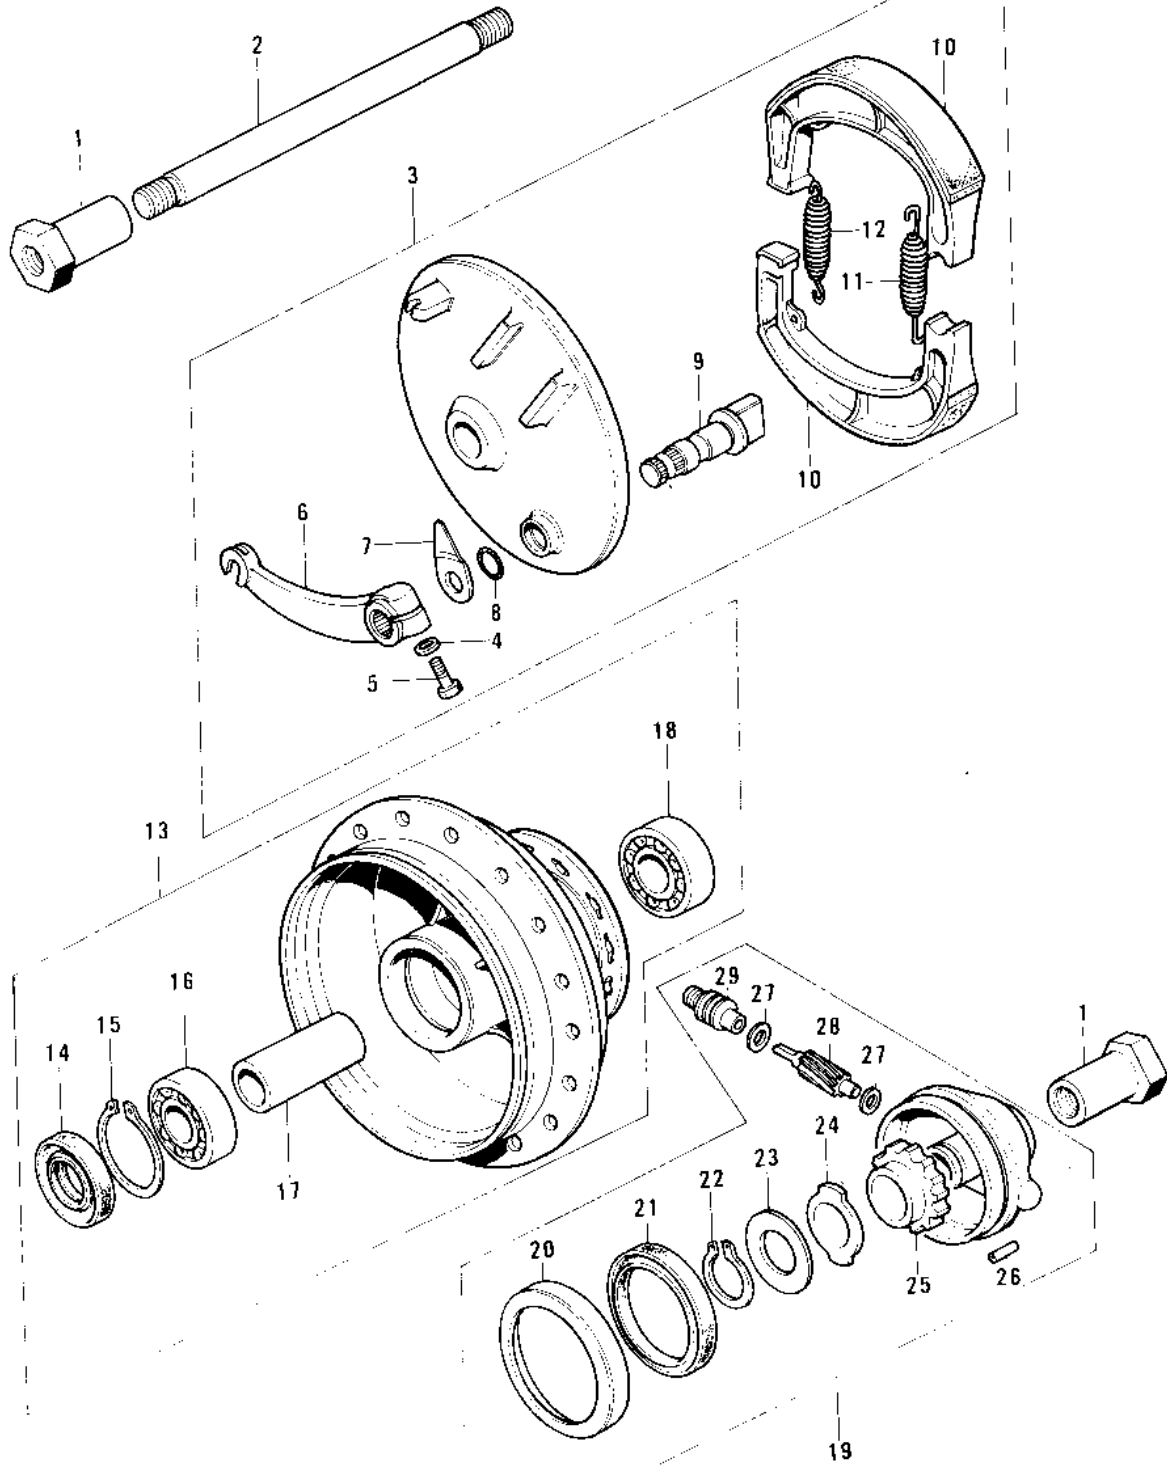

1976 KE125 PARTS DIAGRAM

FRONT HUB/BRAKE ('76-'79)

1976 KE125 PARTS LIST

FRONT HUB/BRAKE ('76-'79)

ITEM NAME	PART NUMBER	QUANTITY
COLLAR,FRONT AXLE (Ref # 1)	41069-024	1
AXLE,FRONT (Ref # 2)	41068-043	1
PANEL ASY,FR BK,BUFF (Ref # 3)	41035-049-80	1
PANEL-ASY,FR BRK BUFF (Ref # 3)	41035-076-80	1
WASHER PLAIN 6MM (Ref # 4)	410B0600	1
BOLT 6X22 (Ref # 5)	112B0622	1
LEVER,FRNT BRAKE CAM (Ref # 6)	41053-020	1
INDICATOR FRONT BRAKE SHOE (Ref # 7)	41085-002	1
"O" RING,11MM (Ref # 8)	92055-004	1
CAM SHAFT,FRONT BRAKE (Ref # 9)	41050-012	1
SHOE,BRAKE (Ref # 10)	41048-015	1
SPRING,BRAKE SHOE (Ref # 11)	92081-1766	1
SPRING,BRAKE SHOE (Ref # 12)	92081-1550	1
DRUM-ASSY,FR BRK,BUFF (Ref # 13)	41034-031-80	1
OIL SEAL,FR BK DRUM (Ref # 14)	92050-059	1
CIRCLIP.37MM (Ref # 15)	481J3700	1
BEARING BALL #6301 (Ref # 16)	601B6301	1
SPACER,FR HUB BEARING (Ref # 17)	41039-025	1
BEARING BALL #6201 (Ref # 18)	601B6201	1
CASE ASSY,SPEED GEAR (Ref # 19)	41078-009	1
DUST COVER (Ref # 20)	41042-013	1
OIL SEAL (Ref # 21)	654A405208	1
CIRCLIP,19MM (Ref # 22)	480J1900	1
WASHER,THRUST (Ref # 23)	41065-004	1
RECEIVER,SPEED GEAR (Ref # 24)	41064-011	1
GEAR,SPEEDOMETER (Ref # 25)	41059-024	1
PIN,SPRING (Ref # 26)	41082-001	1
WASHER THRST SPD PINI (Ref # 27)	41063-001	1
PINION,SPEEDOMETER (Ref # 28)	41060-015	1

1976 KE125 PARTS LIST

FRONT HUB/BRAKE ('76-'79)

ITEM NAME	PART NUMBER	QUANTITY
BUSH,SPEEDMETER CABLE (Ref # 29)	41062-005	1