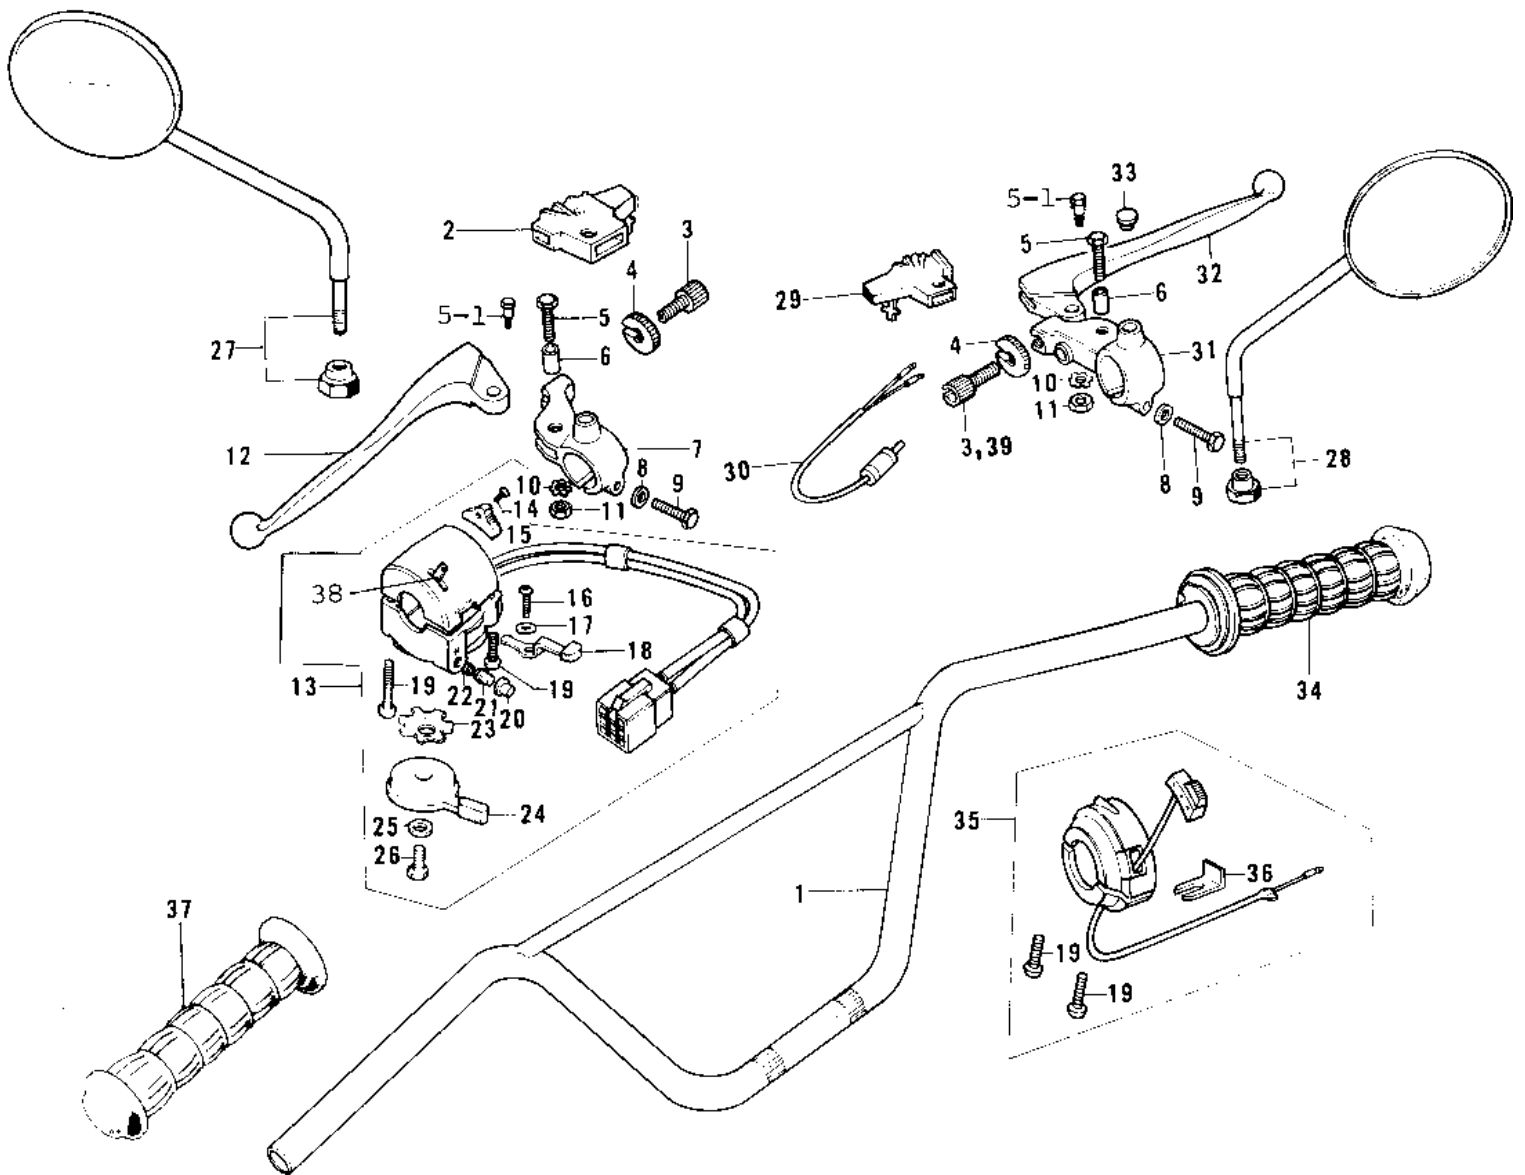

1976 KE125 PARTS DIAGRAM

HANDLEBAR ('76-'79)

1976 KE125 PARTS LIST

HANDLEBAR ('76-'79)

ITEM NAME	PART NUMBER	QUANTITY
HANDLEBAR (Ref # 1)	46004-033	1
BOOTS,LEVER HOLDER (Ref # 2)	49006-1017	2
SCREW CABLE ADJUST (Ref # 3)	46055-003	1
NUT-LOCK (Ref # 4)	46056-005	1
BOLT HEX HEAD 5X20 (Ref # 5)	92007-020	1
BOLT,HEX HEAD,5X22 (Ref # 5-1)	92007-046	1
COLLAR LEVER (Ref # 6)	46059-011	1
HOLDER-CLUTCH LEV,BLK (Ref # 7)	46094-011-21	1
WASHER PLAIN 6MM (Ref # 8)	410B0600	2
BOLT HEX HEAD 6X25 (Ref # 9)	110N0625	1
WASHER LOCK 5MM (Ref # 10)	464H0500	1
NUT 5MM (Ref # 11)	312B0500	1
NUT-LOCK,5MM (Ref # 11)	92019-014	1
LEVER-CLUTCH (Ref # 12)	46092-015	1
CASE ASSY,L.H.BLACK (Ref # 13)	46091-023-21	1
L.H GRIP SWITCH KIT (Ref # 14,15,)	99990-531	1
SCREW CNTSNK HD 3X8 (Ref # 14)	221B0308A	1
KNOB L.H SWITCH (Ref # 15)	46044-011	1
SCREW PAN HEAD 3X5 (Ref # 16)	220B0305A	1
WASHER (Ref # 17)	92095-010	1
KNOB-SWITCH (Ref # 18)	46044-010	1
SCREW PAN HEAD 5X25 (Ref # 19)	220B0525A	1
SWITCH ASSY,HORN BUTN (Ref # 20)	27010-1009	3
WASHER LOCK (Ref # 23)	92095-012	1
LEVER STARTER (Ref # 24)	46096-008-10	1
BOLT,6X10 (Ref # 26)	112G0610	1
SCREW PAN HEAD 6X10 (Ref # 26)	220B0610	1
REAR VIEW MIRROR,L.H (Ref # 27)	56003-009	1
REAR VIEW MIRROR,R.H (Ref # 28)	56002-020	1

1976 KE125 PARTS LIST

HANDLEBAR ('76-'79)

ITEM NAME	PART NUMBER	QUANTITY
SWITCH-FR. BRAKE LAMP (Ref # 30)	27021-004	1
HOLDER-FR BRK LEV,BLK (Ref # 31)	46060-009-21	1
LEVER FRONT BRAKE (Ref # 32)	46058-004	1
CAP-RR VIEW MIRROR (Ref # 33)	92102-009	1
GRIP ASSY,THROTTLE (Ref # 34)	46019-039	1
CASE ASSY,R.H (Ref # 35)	46018-047	1
HOLDER,CONTROL CABLE (Ref # 36)	46037-023	1
HOLDER,CONTROL (Ref # 36)	46037-024	1
RUBBER,L.H GRIP (Ref # 37)	46075-029	1
SWITCH ASSY,L.H (Ref # 38)	46089-015	1
SCREW,CABLE ADJUST (Ref # 39)	46055-010	1