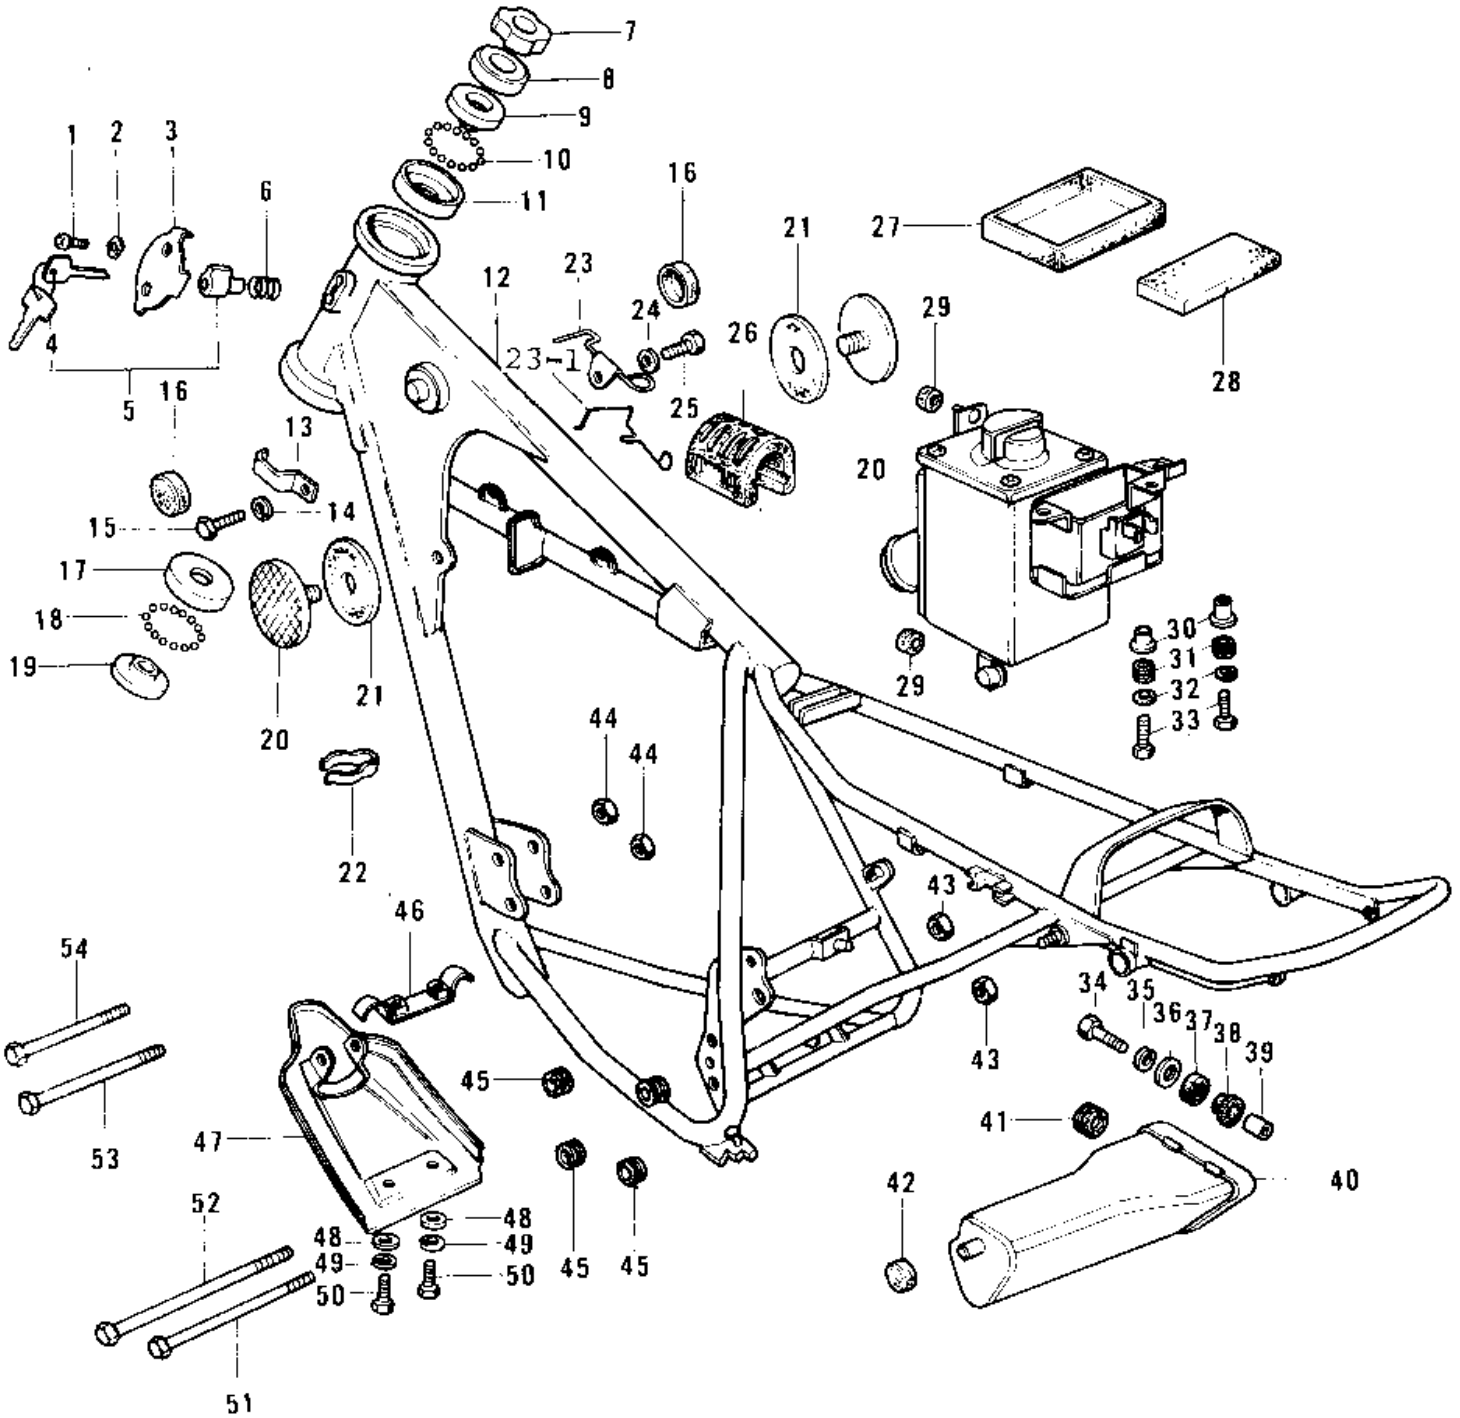

1976 KE125 PARTS DIAGRAM

FRAME/FRAME FITTINGS ('76-'79)

1976 KE125 PARTS LIST

FRAME/FRAME FITTINGS ('76-'79)

ITEM NAME	PART NUMBER	QUANTITY
SCREW-TAPPING (Ref # 1)	92008-007	1
WASHER (Ref # 2)	92097-003	1
CAP,STEERING LOCK (Ref # 3)	11012-1134	1
KEY SET #431 (Ref # 4)	27008-054-31	1
KEY SET #432 (Ref # 4)	27008-054-32	1
KEY SET #433 (Ref # 4)	27008-054-33	1
KEY SET # 434 (Ref # 4)	27008-054-34	1
KEY SET #435 (Ref # 4)	27008-054-35	1
KEY SET #436 (Ref # 4)	27008-054-36	1
KEY SET #437 (Ref # 4)	27008-054-37	1
KEY SET #438 (Ref # 4)	27008-054-38	1
KEY SET #439 (Ref # 4)	27008-054-39	1
KEY SET #440 (Ref # 4)	27008-054-40	1
LOCK ASSY,STEERING (Ref # 5)	27016-042	1
SPRING-STEERING LOCK (Ref # 6)	27032-001	1
NUT,STEERING STEM (Ref # 7)	92090-022	1
CAP,STEERING STEM (Ref # 8)	46098-012	1
CONE,STRG STM BRG,UP (Ref # 9)	92047-014	1
BALL STEEL 3/16' (Ref # 10)	600A0600	1
RACE,STRG STM BEARING (Ref # 11)	92048-009	1
FRAME (Ref # 12)	32002-074	1
FRAME (Ref # 12)	32002-1065	1
CLAMP,WIRE HARNESS (Ref # 13)	92037-150	1
WASHER SPRING 6MM (Ref # 14)	461F0600	4
BOLT-UPSET 6X14 (Ref # 15)	112B0614	1
DAMPER RUBBER-FL TANK (Ref # 16)	92075-101	1
RACE STEERING BEARING (Ref # 17)	92048-005	1
BALL STEEL 1/4' (Ref # 18)	600A0800	1
CONE STERNG BERG LOW (Ref # 19)	92047-010	1