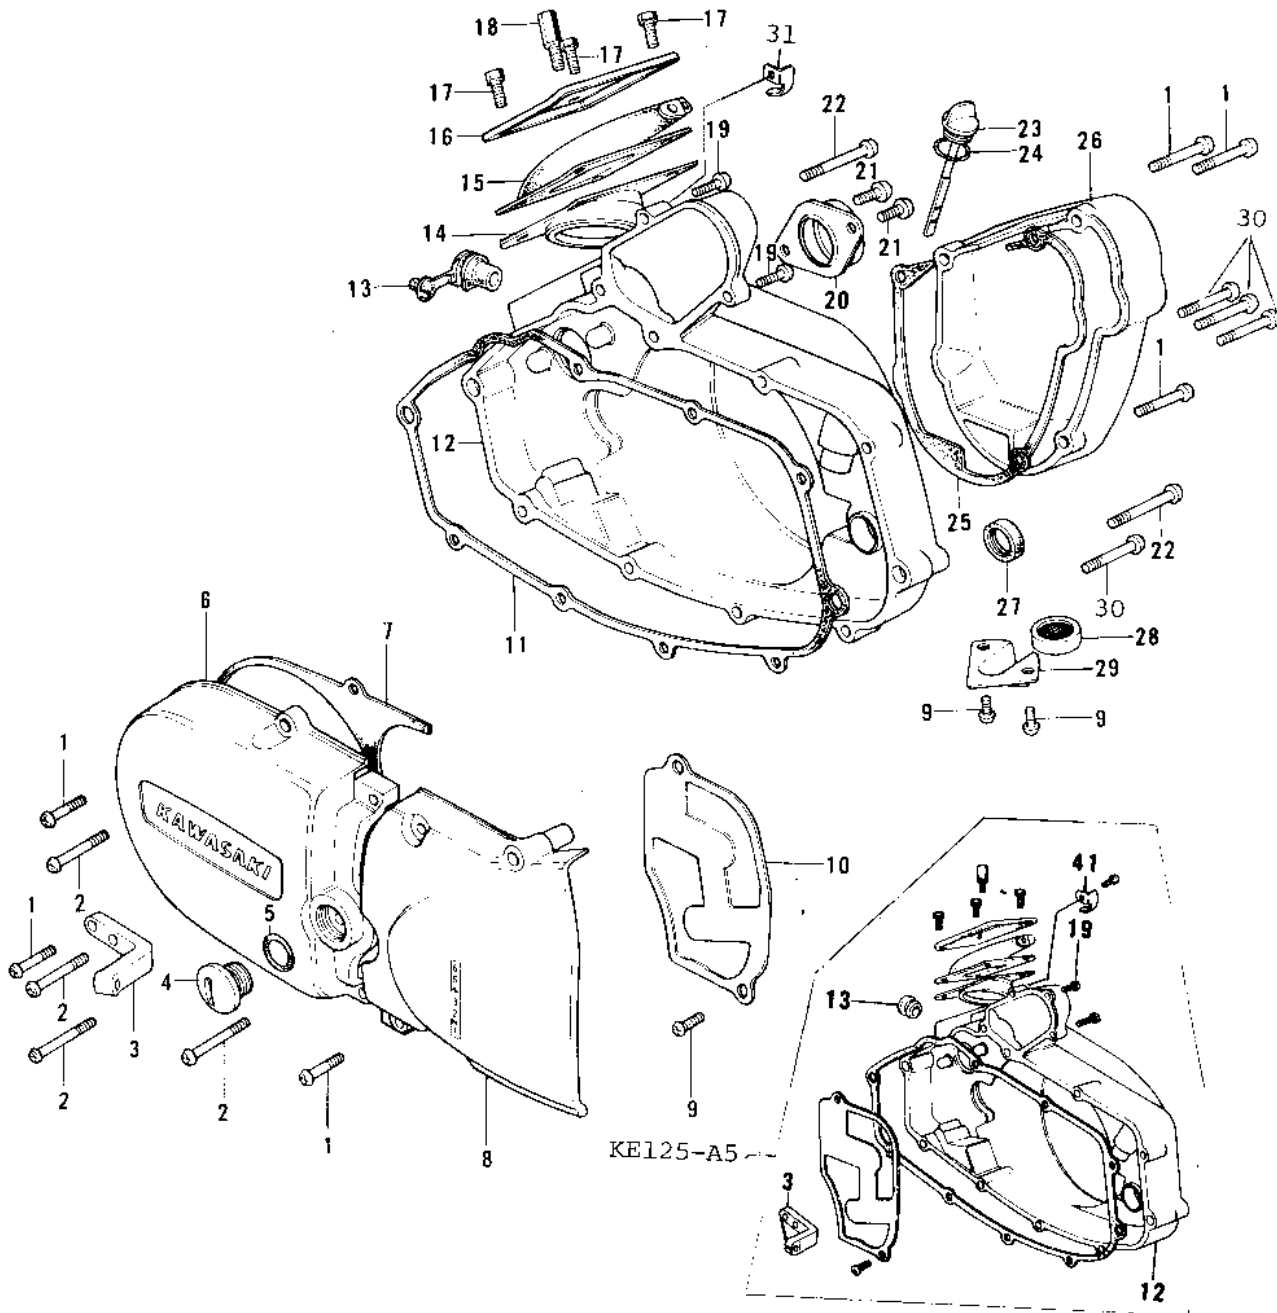

1976 KE125 PARTS DIAGRAM

ENGINE COVERS ('76-'79)

1976 KE125 PARTS LIST

ENGINE COVERS ('76-'79)

ITEM NAME	PART NUMBER	QUANTITY
SCREW PAN HEAD 6X20 (Ref # 1)	220B0620	1
SCREW PAN HEAD 6X35 (Ref # 2)	220B0635	1
HOLDER,WIRE GUIDE (Ref # 3)	14044-012	2
PLUG,L.H ENG COVER (Ref # 4)	92067-017	1
"O" RING,16MM (Ref # 5)	670B2016	1
COVER,L.H.ENGINE (Ref # 6)	14031-1019-2H	2
GASKET,L.H ENG COVER (Ref # 7)	14045-017	1
COVER,CHN CASE,BARREL (Ref # 8)	14026-020-2H	1
COVER,CHAIN CASE (Ref # 8)	14026-1007-2H	2
SCREW PAN HEAD 6X12 (Ref # 9)	220B0612	2
COVER,OIL PUMP (Ref # 10)	14030-060	1
GASKET,R.H ENG COVER (Ref # 11)	14046-029	1
COVER,R.H ENG,BARREL (Ref # 12)	14032-120-2H	2
COVER,R.H,ENGINE (Ref # 12)	14032-1010-2H	1
GROMMET,R.H ENG COV (Ref # 13)	92071-076	1
CAP CARB MOUNT HOLE (Ref # 13)	14039-001	1
CAP,CARBURETOR (Ref # 14)	14038-039	1
CAP,CARBURETOR (Ref # 15)	14038-040	1
HOLDER,CARBRETOR CAP (Ref # 16)	14065-007	1
BOLT-UPSET (Ref # 17)	112G0618	1
BOLT,CARBURETOR CAP (Ref # 18)	92001-130	1
SCREW PAN HEAD 5X16 (Ref # 19)	220B0516A	1
HOLDER,CARBURETOR (Ref # 20)	16065-033	1
SCREW PAN HEAD 6X45 (Ref # 22)	220B0645	1
PLUG,OIL FILLER (Ref # 23)	16115-020	1
"O" RING,20MM (Ref # 24)	670B2020	1
GASKET,CARBURETOR COV (Ref # 25)	11009-1277	1
COVER,CARBURETOR,BARL (Ref # 26)	14030-071-2H	2
OIL SEAL SB16244 (Ref # 27)	92049-002	1

1976 KE125 PARTS LIST

ENGINE COVERS ('76-'79)

ITEM NAME	PART NUMBER	QUANTITY
DRAIN,FUEL (Ref # 28)	16116-006	1
COVER,FUEL DRAIN (Ref # 29)	14076-006	1
SCREW PAN HEAD 6X30 (Ref # 30)	220B0630	1
GUIDE,CABLE (Ref # 31)	54030-012	1