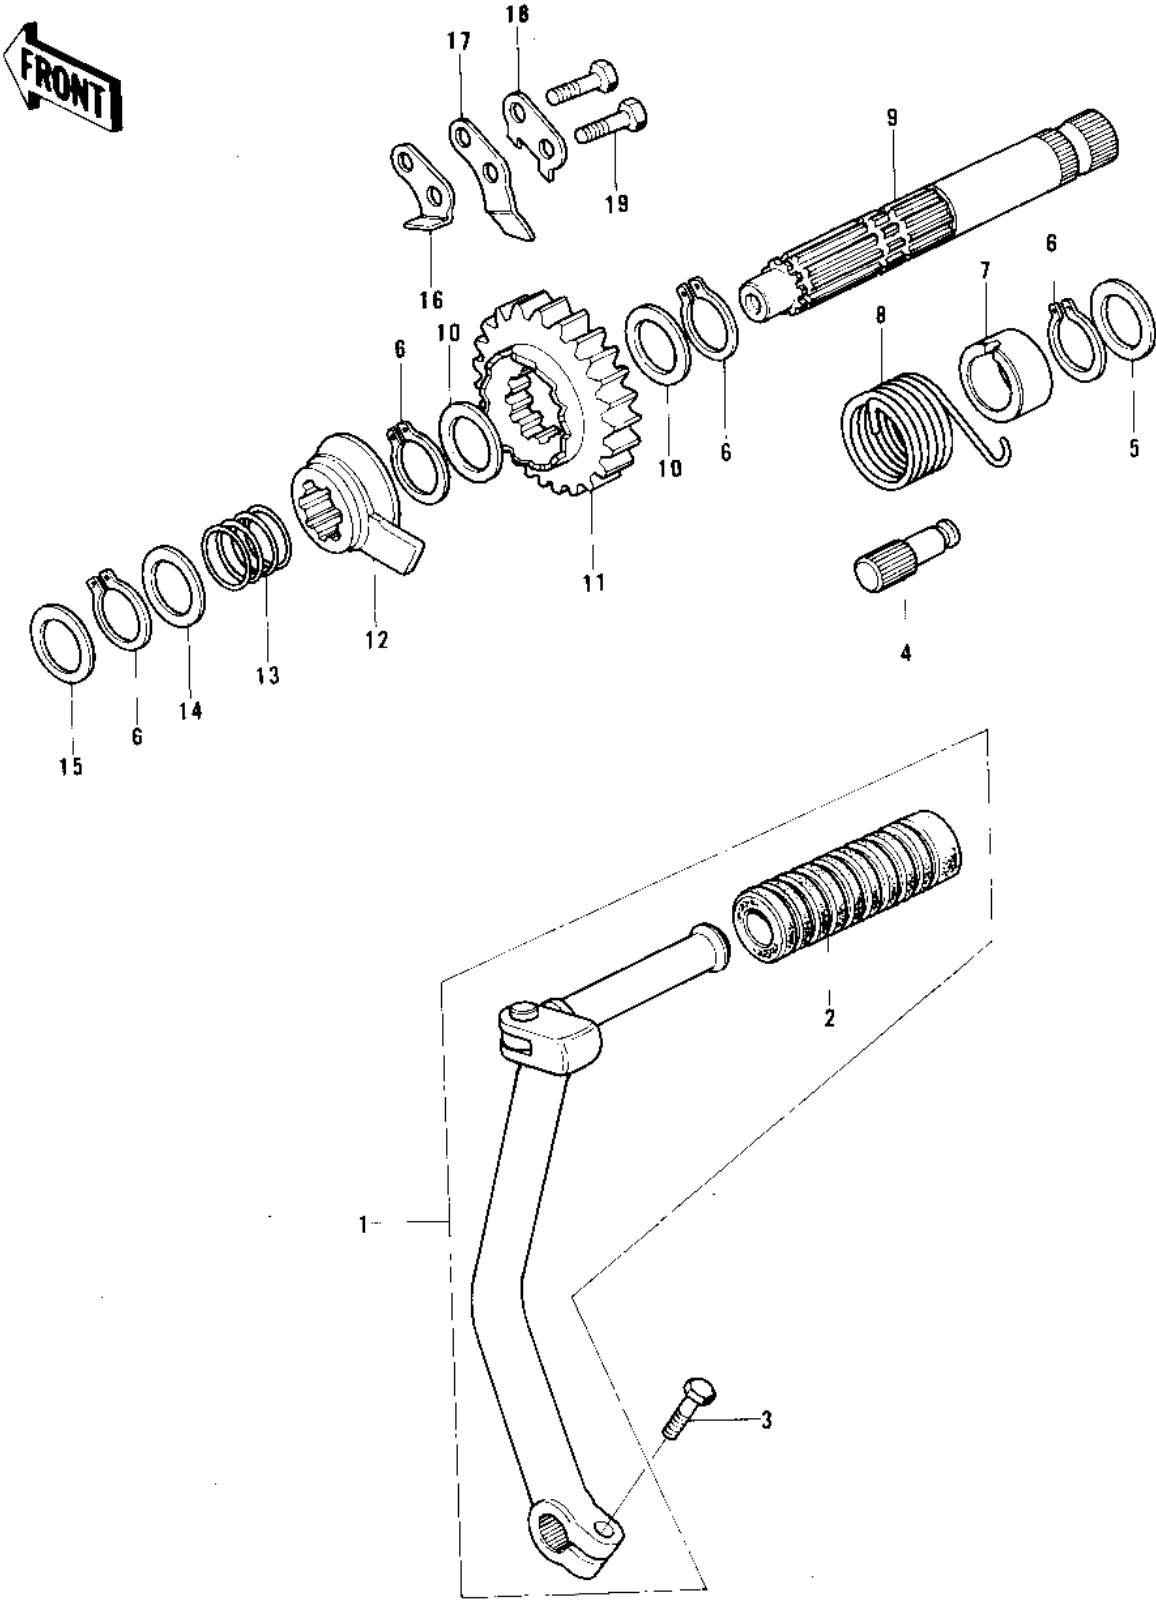

1976 KE125 PARTS DIAGRAM

KICKSTARTER MECHANISM ('76-'79)

1976 KE125 PARTS LIST

KICKSTARTER MECHANISM ('76-'79)

ITEM NAME	PART NUMBER	QUANTITY
PEDAL,KICKSTARTER (Ref # 1)	13064-019	1
RUBBER KICK PEDAL (Ref # 2)	13063-002	1
BOLT-SMALL-UPSET 8X25 (Ref # 3)	115G0825	1
PIN (Ref # 4)	92043-102	1
WASHER,PLAIN (Ref # 5)	92022-268	1
CIRCLIP 16MM (Ref # 6)	480J1600	1
GUIDE,KICKSPRING (Ref # 7)	13070-008	1
SPRING,KICKSTARTER (Ref # 8)	92082-005	1
SHAFT,KICKSTARTER (Ref # 9)	13066-1012	1
WASHER,PLAIN (Ref # 10)	92022-315	4
GEAR,KICKSTARTER (Ref # 11)	13068-032	1
RATCHET,KL250-D2 (Ref # 12)	13078-1052	1
SPRING,RATCHET (Ref # 13)	92081-122	1
WASHER,PLAIN (Ref # 15)	92022-269	1
STOPPER,KICKSTARTER (Ref # 16)	32085-1061	1
GUIDE,KICKSTARTER (Ref # 17)	13206-010	1
WASHER,LOCK (Ref # 18)	92024-054	1
BOLT-UPSET (Ref # 19)	112G0618	1