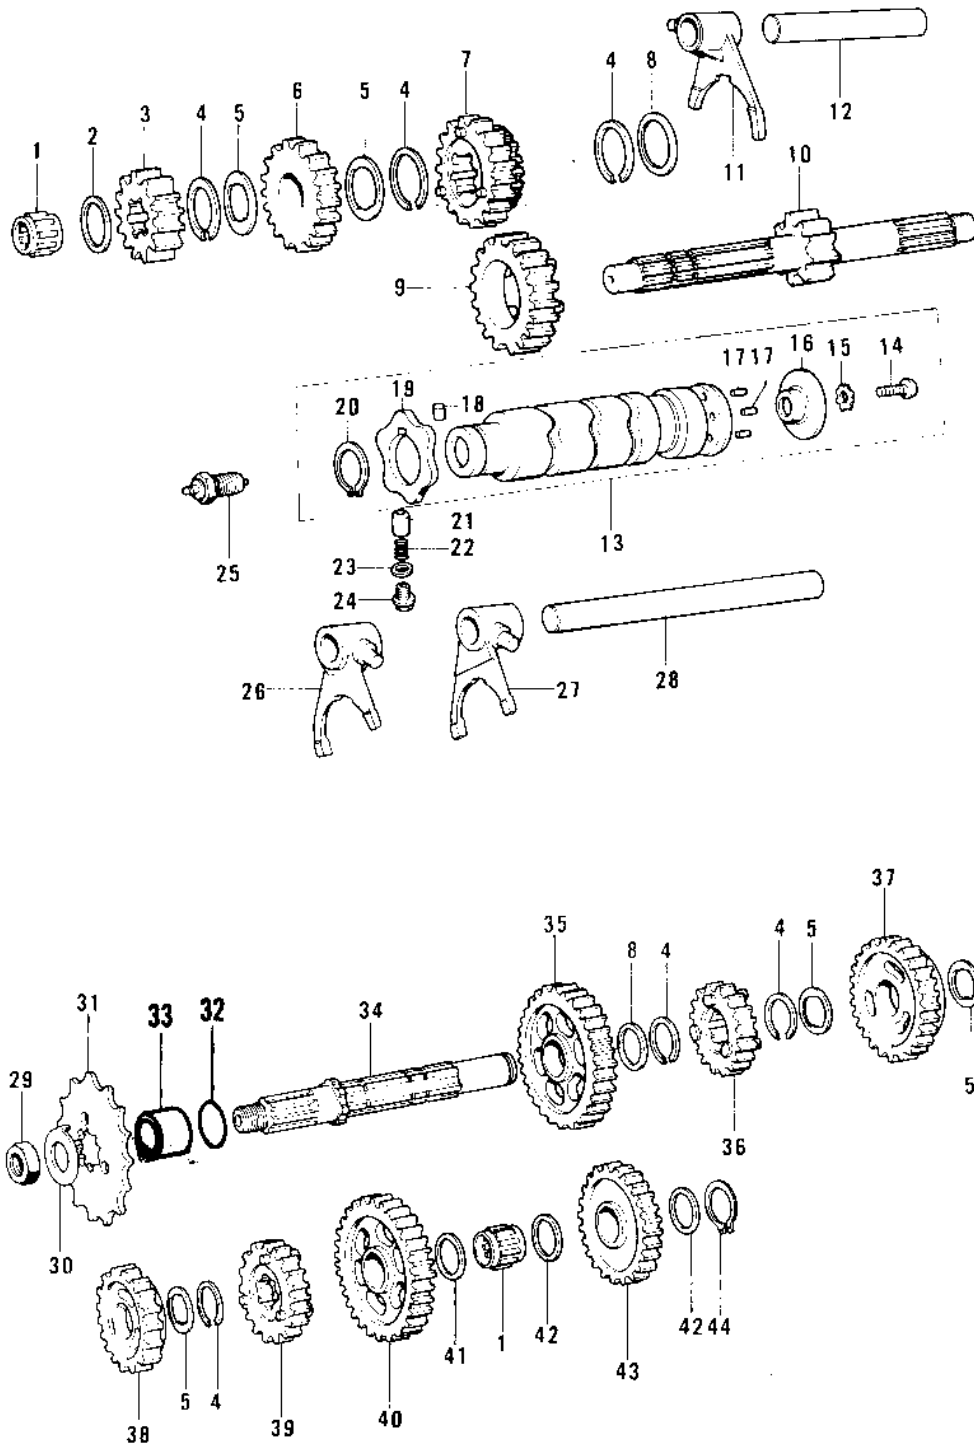

1976 KE125 PARTS DIAGRAM

TRANSMISSION/CHANGE DRUM ('76-'79)

Re

1976 KE125 PARTS LIST

TRANSMISSION/CHANGE DRUM ('76-'79)

ITEM NAME	PART NUMBER	QUANTITY
BRG,N,7E-HK1412 (Ref # 1)	92046-037	1
WASHER,PLAIN (Ref # 2)	92022-272	1
2ND GEAR,DRIVE SHAFT (Ref # 3)	13130-036	1
CIRCLIP (Ref # 4)	92033-028	1
WASHER,LOCK (Ref # 5)	92024-055	1
TOP GEAR,DRIVE SHAFT (Ref # 6)	13129-1019	1
TOP GEAR,DRIVE,SHAFT (Ref # 6)	13129-1021	2
3RD/4TH GEAR,DRIVE SF (Ref # 7)	13129-1008	1
3RD&4TH GEAR,DRIVE SF (Ref # 7)	13129-1010	2
WASHER,PLAIN (Ref # 8)	92022-271	1
5TH GEAR,DRIVE SHAFT (Ref # 9)	13129-1016	1
5TH GEAR,DRIVE SHAFT (Ref # 9)	13129-1018	2
SHAFT,DRIVE (Ref # 10)	13127-045	1
FORK,SELECTOR,5TH&TOP (Ref # 11)	13140-060	1
RODSHIFT,SHORT (Ref # 12)	13209-014	1
DRUM ASSY,GEAR SHIFT (Ref # 13)	13239-018	2
SCREW PAN HEAD 6X14 (Ref # 14)	220B0614	1
WASHER LOCK 6MM (Ref # 15)	464H0600	1
PLTE,SHIFT DRUM PIN (Ref # 16)	13142-017	2
PIN,GEAR CHNGE DRUM (Ref # 17)	92042-030	1
PIN-DOWEL,4X6 (Ref # 18)	610A0406	1
CAM-CHANGE DRUM (Ref # 19)	13145-1058	1
CIRCLIP,30MM (Ref # 20)	480J3000	1
PIN-NEUTRAL POSITION (Ref # 21)	92043-076	1
SPRING (Ref # 22)	92081-112	2
GASKET (Ref # 23)	92065-090	1
BOLT,10MM (Ref # 24)	92001-131	1
SWITCH,NEUTRAL (Ref # 25)	13151-019	1
FORK,SELECTOR,2ND&3RD (Ref # 26)	13140-059	1