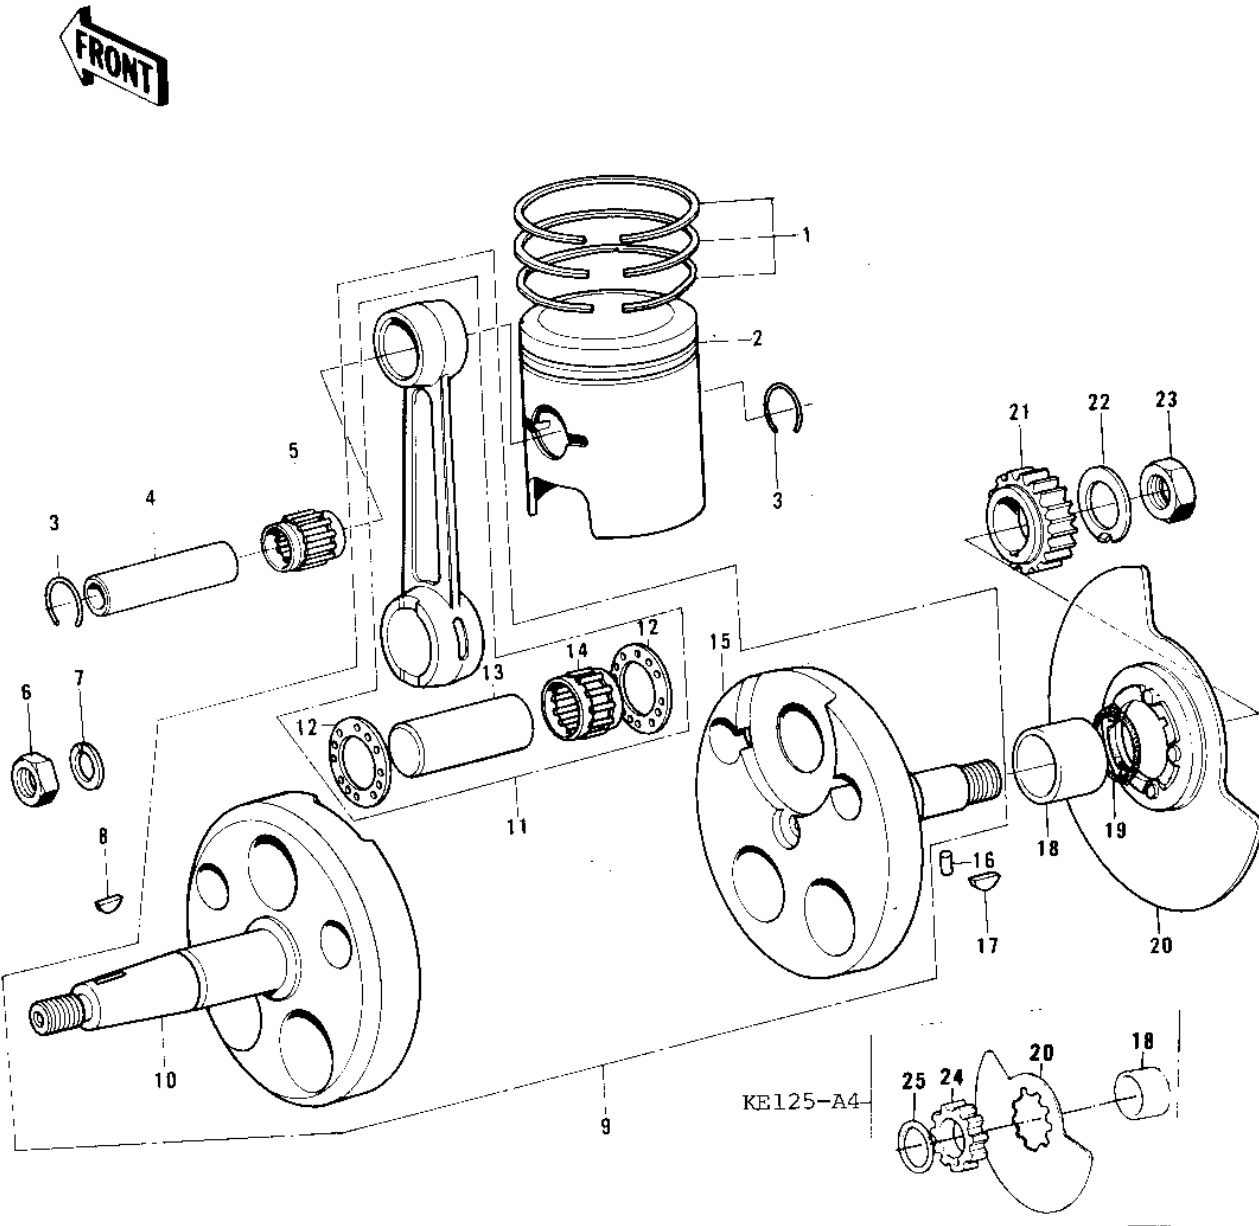

## 1976 KE125 PARTS DIAGRAM

CRANKSHAFT/PISTON/ROTARY VALVE ('76-'79)

## 1976 KE125 PARTS LIST

CRANKSHAFT/PISTON/ROTARY VALVE ('76-'79)

ITEM NAME	PART NUMBER	QUANTITY
RING SET,STD (Ref # 1)	13008-050	1
RING-SET,PISTON,S.T.D (Ref # 1)	13008-5010	1
RING SET,0.020" O.S (Ref # 1)	13025-054	1
RING SET,0.040" O.S (Ref # 1)	13024-055	1
PISTON,STD (Ref # 2)	13001-072	1
PISTON,ENGINE,S.T.D. (Ref # 2)	13001-1006	1
PISTON,0.020" O.S (Ref # 2)	13029-068	1
PISTON,0.040" O.S (Ref # 2)	13027-062	1
CIRCLIP PISTON PIN (Ref # 3)	92036-003	1
PIN-PISTON (Ref # 4)	13002-1002	2
BRG,N,UR14/20AP-1 (Ref # 5)	13033-035	3
NUT,10MM (Ref # 6)	314B1000	2
WASHER SPRING 10MM (Ref # 7)	461F1000	1
WOODRUFF KEY (Ref # 8)	510A3200	1
CRANK AND CONROD ASSY (Ref # 9)	13031-1003	1
CRANKSHAFT,L.H (Ref # 10)	13037-059	1
CONNECTING ROD SET (Ref # 11)	13044-5003	1
WASHER SIDE (Ref # 12)	92025-005	1
CRANK PIN (Ref # 13)	13035-033	1
BRG,NEEDLE,KT202715EG (Ref # 14)	13034-1001	1
CRANKSHAFT,R.H. (Ref # 15)	13037-1084	1
PIN DOWEL 4X10 (Ref # 16)	610A0410	1
WOODRUFF KEY PRY PINI (Ref # 17)	92038-003	1
COLLAR,R.H CRANKSHAFT (Ref # 18)	92027-220	1
COLLAR,ENG SPROCKET (Ref # 18)	92027-1077	1
"O" RING,16MM (Ref # 19)	670B2016	1
VALVE,ROTARY DISC (Ref # 20)	12001-025	1
VALVE,ROTARY DISC (Ref # 20)	12002-029	1
GEAR,PRIMARY 22T (Ref # 21)	13097-1040	1

## 1976 KE125 PARTS LIST

CRANKSHAFT/PISTON/ROTARY VALVE ('76-'79)

ITEM NAME	PART NUMBER	QUANTITY
WASHER LOCK 12MM (Ref # 22)	92024-003	1
NUT 12MM (Ref # 23)	92015-006	1
COLLAR,ROTARY VALVE (Ref # 24)	92027-1245	1
COLLAR,ROTRY DSC VALV (Ref # 24)	92027-1170	1
WASHER,BALANCER (Ref # 25)	92026-131	1