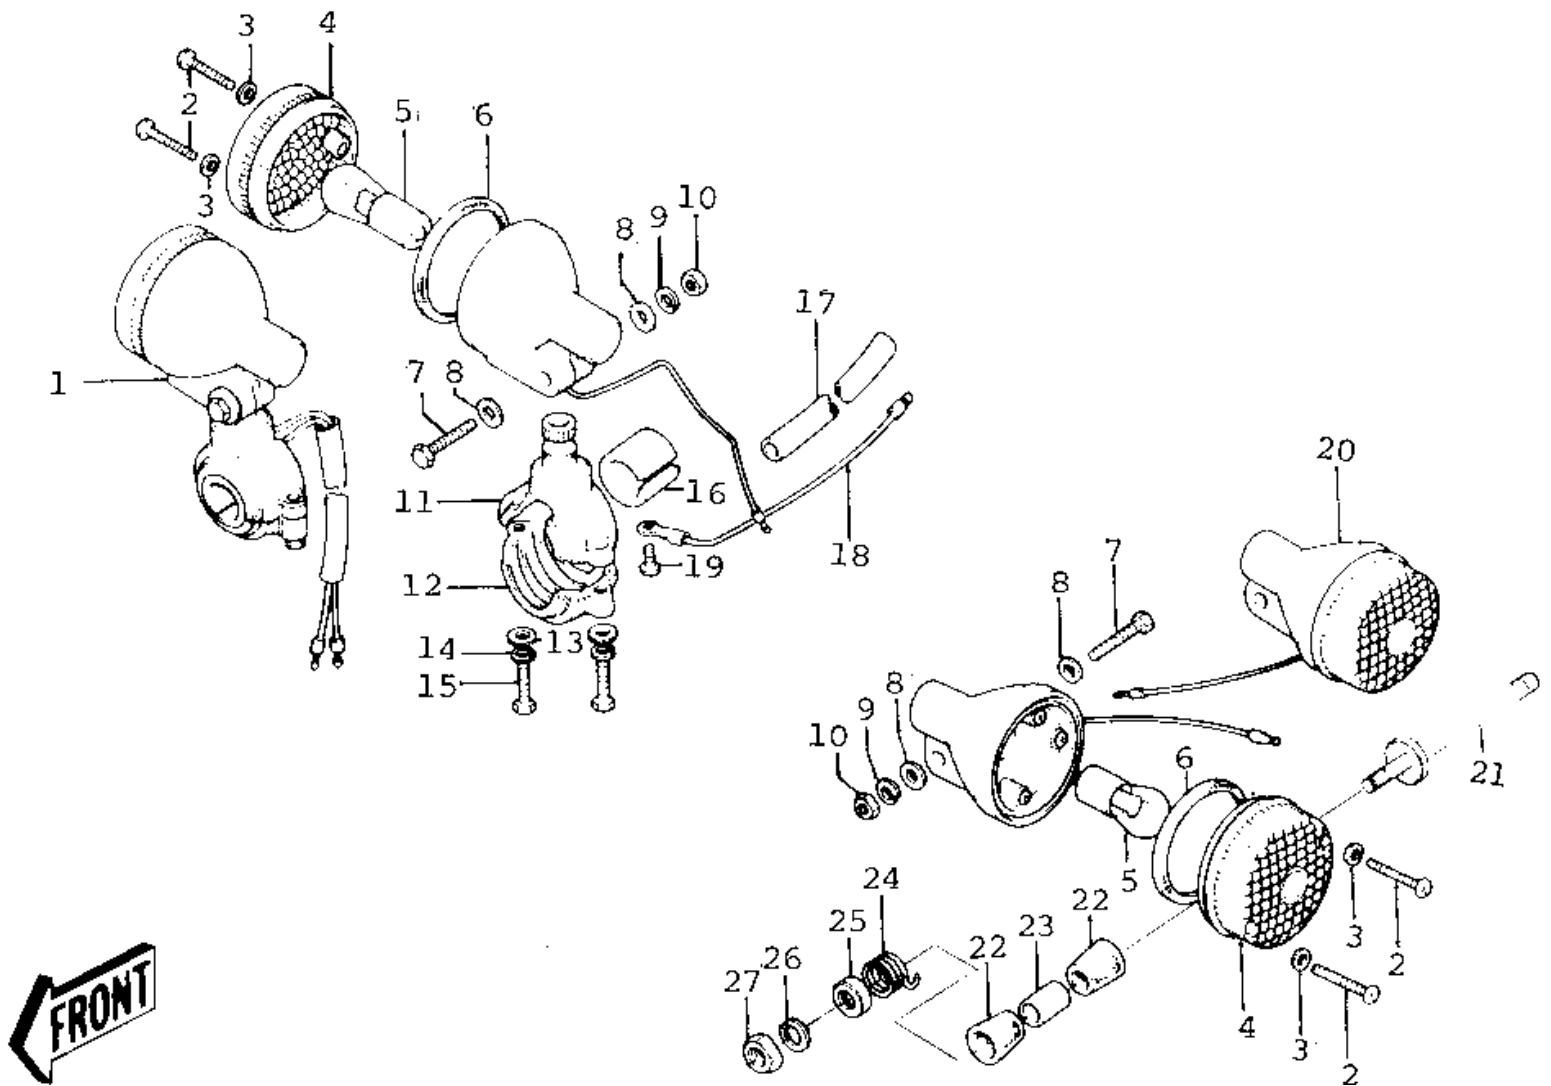

1974 KS125 PARTS DIAGRAM

TURN SIGNALS ('74-'75)

1974 KS125 PARTS LIST

TURN SIGNALS ('74-'75)

ITEM NAME	PART NUMBER	QUANTITY
LAMP ASY-FR TURN SIG (Ref # 1)	23037-005	1
SCREW-PAN HEAD,4X20 (Ref # 2)	220E0420A	1
WASHER-PLAIN,4MM (Ref # 3)	23058-002	1
LENS,TURN SIGNAL LAMP (Ref # 4)	23048-1001	1
BULB,6V 21CP (Ref # 5)	92069-056	1
GASKET-SIG LAMP LENS (Ref # 6)	23050-003	1
BOLT-UPSET (Ref # 7)	112G0630	1
WASHER-PLAIN,6MM (Ref # 8)	411D0600	1
WASHER SPRING 6MM (Ref # 9)	461F0600	1
NUT 6MM (Ref # 10)	311B0600	1
BRACKET,FRNT TURN SIG (Ref # 11)	23051-1004	1
BRACKET,SIGNAL LAMP (Ref # 12)	23051-1013	1
WASHER-PLAIN,5MM (Ref # 13)	410D0500	1
WASHER SPRING 5MM (Ref # 14)	461F0500	1
BOLT (Ref # 15)	110N0516	1
DAMPER RUBBER (Ref # 16)	23066-003	1
COVER-WIRING HARNESS (Ref # 17)	26009-004	1
WIRE-TURN SIGNAL LEAD (Ref # 18)	26011-061	1
SCREW PAN HEAD 3X5 (Ref # 19)	220B0305A	1
LAMP-REAR TURN SIGNAL (Ref # 20)	23040-033	1
BKT,RR SIGNAL LAMP (Ref # 21)	23051-048	1
DAMPER RUBBER (Ref # 22)	92075-148	1
COLLAR 12.7X17.3X30 (Ref # 23)	92027-168	1
SPRING (Ref # 24)	92081-111	1
WASHER CUP 12.5X35X4T (Ref # 25)	92022-235	1
WASHER SPRING 12MM (Ref # 26)	461F1200	1
NUT-HEX-FINE,12MM (Ref # 27)	315B1200	1