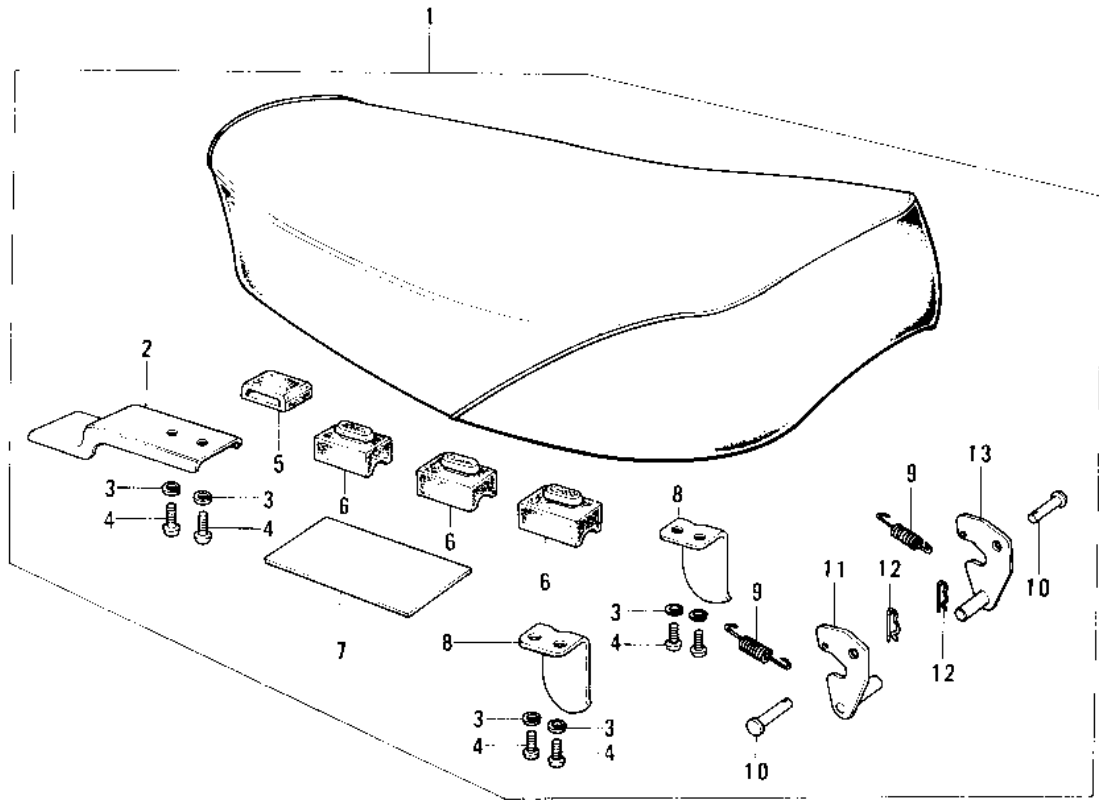

1974 KS125 PARTS DIAGRAM

SEAT/CHAIN COVER/CHAIN ('74-'75)

1974 KS125 PARTS LIST

SEAT/CHAIN COVER/CHAIN ('74-'75)

ITEM NAME	PART NUMBER	QUANTITY
SEAT ASSY,DUAL (Ref # 1)	53002-068	1
BRACKET,DUAL SEAT (Ref # 2)	53032-005	1
WASHER SPRING 6MM (Ref # 3)	461F0600	2
SCREW PAN HEAD 6X14 (Ref # 4)	220B0614	2
DAMPER RUBBER,SEAT (Ref # 5)	92075-219	1
DAMPER RUBBER,SEAT (Ref # 6)	92075-216	1
DAMPER RUBBER,BATTERY (Ref # 7)	92075-224	1
STOPPER,SEAT (Ref # 8)	53059-001	1
SPRING,HOOK (Ref # 9)	53012-013	1
PIN DUAL SEAT PIVOT (Ref # 10)	53011-001	1
HOOK,SEAT,L.H (Ref # 11)	53008-028	1
COTTER PIN (Ref # 12)	92041-003	1
HOOK,SEAT,R.H (Ref # 13)	53008-029	1
CASE-CHAIN,FR BLACK (Ref # 14)	36014-051-21	1
WASHER PLAIN (Ref # 15)	92022-024	1
DR CHAIN 428X118H (Ref # 18)	92057-030	1
JOINT ASSY DRIVE CHAIN (Ref # 19)	92058-005	1