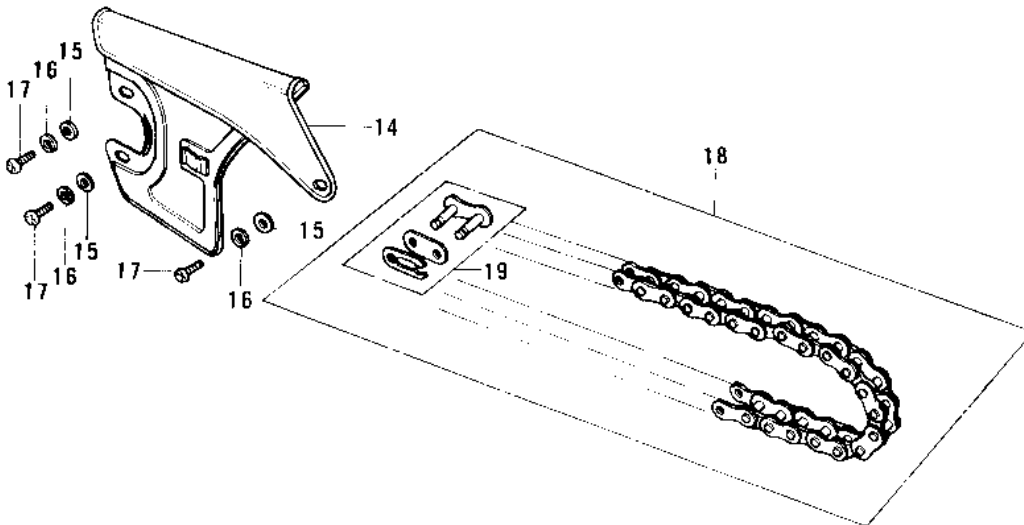

1974 KS125 PARTS DIAGRAM

SEAT/CHAIN COVER/CHAIN ('74-'75)

1974 KS125 PARTS LIST

SEAT/CHAIN COVER/CHAIN ('74-'75)

ITEM NAME	PART NUMBER	QUANTITY
SEAT ASSY,DUAL (Ref # 1)	53002-068	1
BRACKET,DUAL SEAT (Ref # 2)	53032-005	1
WASHER SPRING 6MM (Ref # 3)	461F0600	2
SCREW PAN HEAD 6X14 (Ref # 4)	220B0614	2
DAMPER RUBBER,SEAT (Ref # 5)	92075-219	1
DAMPER RUBBER,SEAT (Ref # 6)	92075-216	1
DAMPER RUBBER,BATTERY (Ref # 7)	92075-224	1
STOPPER,SEAT (Ref # 8)	53059-001	1
SPRING,HOOK (Ref # 9)	53012-013	1
PIN DUAL SEAT PIVOT (Ref # 10)	53011-001	1
HOOK,SEAT,L.H (Ref # 11)	53008-028	1
COTTER PIN (Ref # 12)	92041-003	1
HOOK,SEAT,R.H (Ref # 13)	53008-029	1
CASE-CHAIN,FR BLACK (Ref # 14)	36014-051-21	1
WASHER PLAIN (Ref # 15)	92022-024	1
DR CHAIN 428X118H (Ref # 18)	92057-030	1
JOINT ASSY DRIVE CHAIN (Ref # 19)	92058-005	1