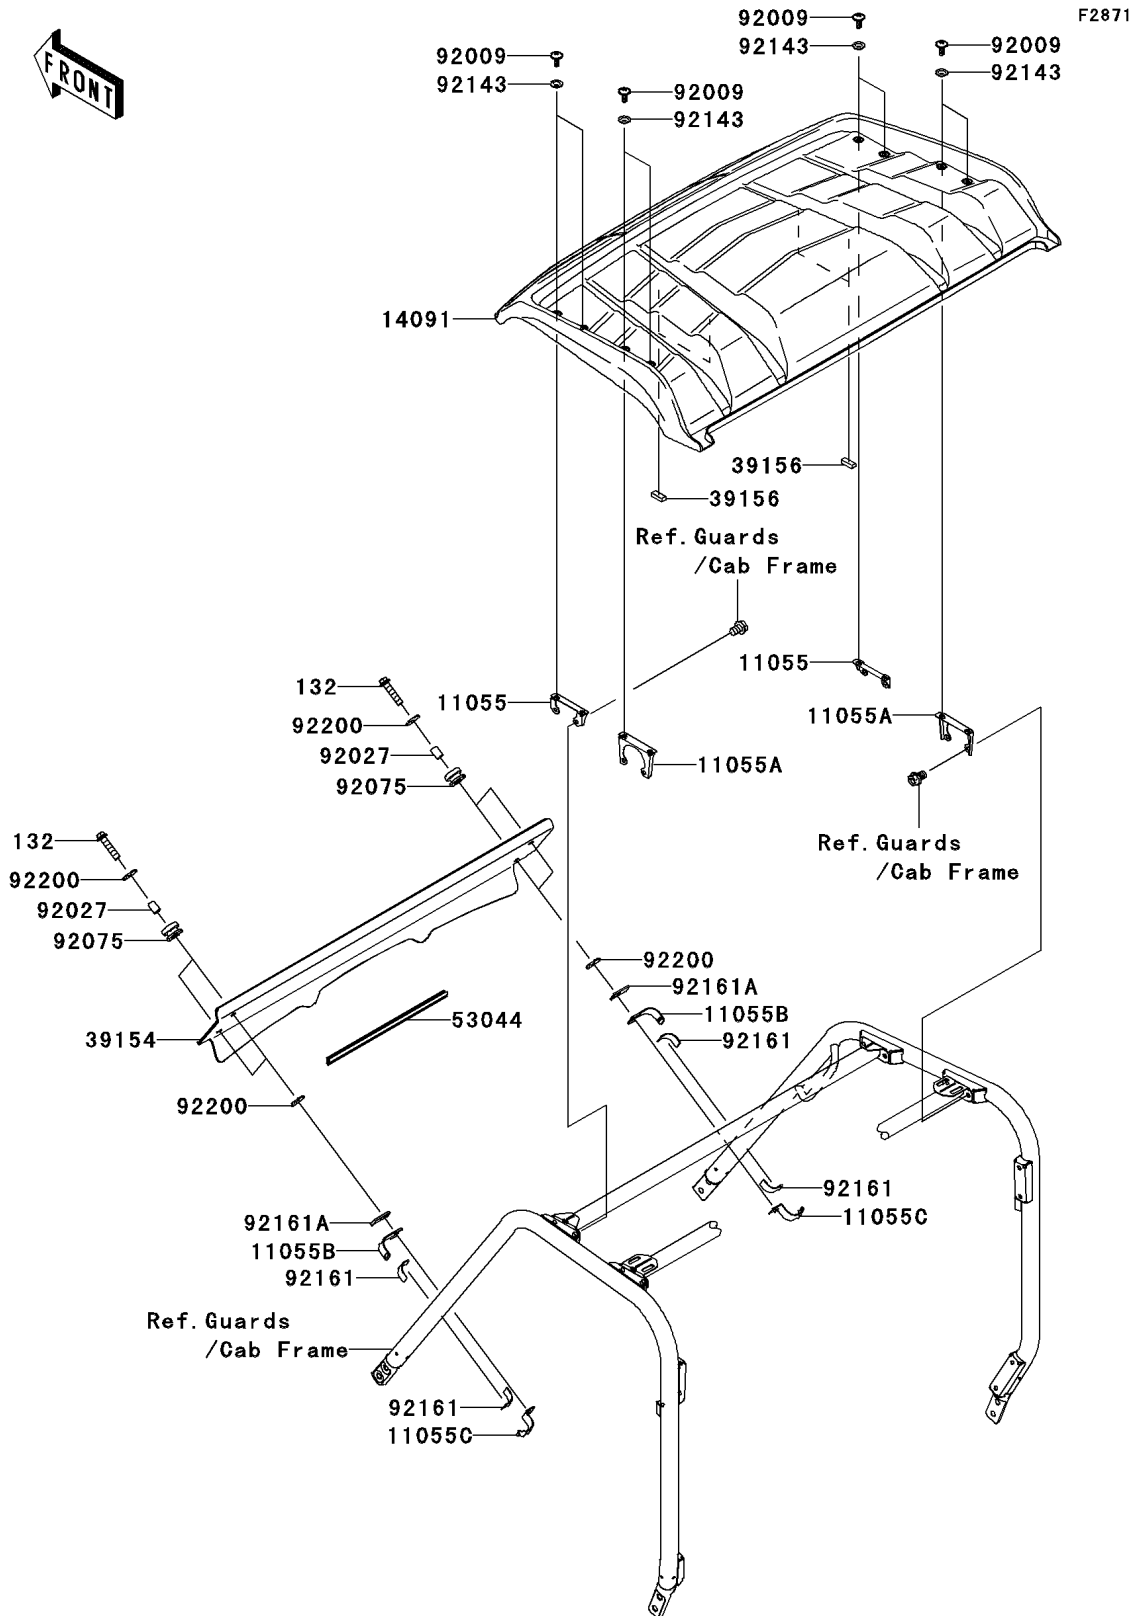

2008 Teryx® 750 4x4 NRA Outdoors™ PARTS DIAGRAM

Cowling

2008 Teryx® 750 4x4 NRA Outdoors™ PARTS LIST

Cowling

ITEM NAME	PART NUMBER	QUANTITY
BOLT-FLANGED-SMALL,6X35 (Ref # 132)	132BB0635	1
BRACKET,SUN TOP,W.BLACK (Ref # 11055)	11055-0156-388	1
BRACKET,SUN TOP,W.BLACK (Ref # 11055A)	11055-0255-388	1
BRACKET,WINDSHIELD (Ref # 11055B)	11055-0913	1
BRACKET,WINDSHIELD (Ref # 11055C)	11055-0914	1
COVER,SUN TOP,CAMOUFLAGE (Ref # 14091)	14091-1617-16P	1
WINDSHIELD (Ref # 39154)	39154-0043	1
PAD (Ref # 39156)	39156-0479	1
TRIM,L=450 (Ref # 53044)	53044-0044	1
SCREW,6X16 (Ref # 92009)	92009-1621	1
COLLAR,6.8X10X14.5 (Ref # 92027)	92027-156	1
DAMPER (Ref # 92075)	92075-1787	1
COLLAR (Ref # 92143)	92143-1087	1
DAMPER (Ref # 92161)	92161-0644	1
DAMPER (Ref # 92161A)	92161-0681	1
WASHER,6.5X22X1.6 (Ref # 92200)	92200-1087	1