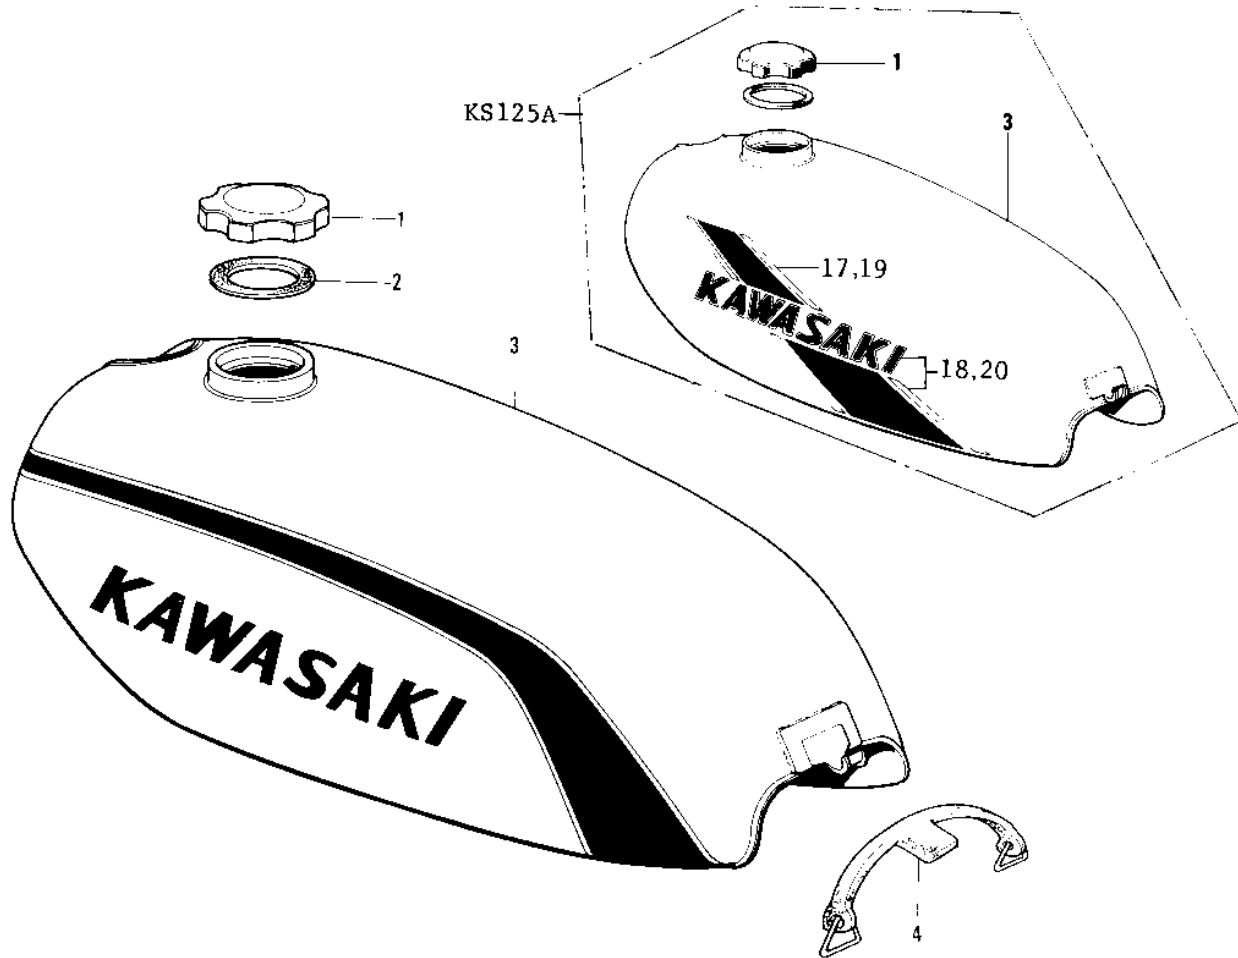

## 1974 KS125 PARTS DIAGRAM

FUEL TANK ('74-'75)

## 1974 KS125 PARTS LIST

FUEL TANK ('74-'75)

ITEM NAME	PART NUMBER	QUANTITY
CAP,FUEL TANK (Ref # 1)	51048-1013	1
GASKET,FUEL TANK CAP (Ref # 2)	51059-011	1
TANK-FUEL,C.LIME (Ref # 3)	51001-091-1M	1
TANK-FUEL,C.YELLOW (Ref # 3)	51001-091-3D	1
TANK-FUEL,C.LIME (Ref # 3)	51001-091-3F	1
BAND,FUEL TANK (Ref # 4)	92072-049	1
TAP ASSY,FUEL (Ref # 5)	51023-1020	1
TAP ASSY,FUEL (Ref # 5)	51023-1001	1
"O" RING (Ref # 6)	51039-003	1
GASKET-FUEL COCK LEV (Ref # 7)	92065-094	1
STRAINER,FUEL (Ref # 8)	51038-008	1
GASKET FUEL COCK CUP (Ref # 9)	51037-011	1
WASHER-PLAIN (Ref # 10)	92022-183	1
BOLT-HEX HEAD,6X16 (Ref # 11)	92001-114	1
PIPE OIL TANK (Ref # 12)	92059-002	1
CLAMP FUEL PIPE (Ref # 13)	92037-010	1
DECAL,FUEL TANK (Ref # 14)	56013-051-SP	2
DECAL,FL TK STRPE,L.H (Ref # 15)	56027-201-SP	2
DECAL,FL TK STRPE,R.H (Ref # 16)	56027-202-SP	2
DECAL-L.H FL TK,UPPER (Ref # 17)	56027-251-SP	2
DECAL-L.H FL TK,LOWER (Ref # 18)	56027-252-SP	2
DECAL-R.H FL TK,UPPER (Ref # 19)	56027-253-SP	2
DECAL-R.H FL TK,LOWER (Ref # 20)	56027-254-SP	2