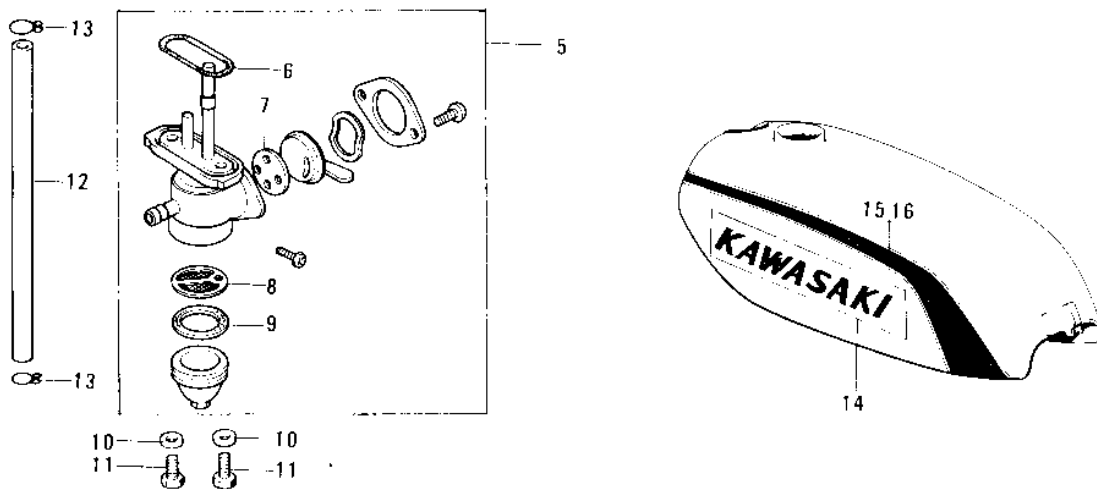

## 1974 KS125 PARTS DIAGRAM

FUEL TANK ('74-'75)

## 1974 KS125 PARTS LIST

FUEL TANK ('74-'75)

ITEM NAME	PART NUMBER	QUANTITY
CAP,FUEL TANK (Ref # 1)	51048-1013	1
GASKET,FUEL TANK CAP (Ref # 2)	51059-011	1
TANK-FUEL,C.LIME (Ref # 3)	51001-091-1M	1
TANK-FUEL,C.YELLOW (Ref # 3)	51001-091-3D	1
TANK-FUEL,C.LIME (Ref # 3)	51001-091-3F	1
BAND,FUEL TANK (Ref # 4)	92072-049	1
TAP ASSY,FUEL (Ref # 5)	51023-1020	1
TAP ASSY,FUEL (Ref # 5)	51023-1001	1
"O" RING (Ref # 6)	51039-003	1
GASKET-FUEL COCK LEV (Ref # 7)	92065-094	1
STRAINER,FUEL (Ref # 8)	51038-008	1
GASKET FUEL COCK CUP (Ref # 9)	51037-011	1
WASHER-PLAIN (Ref # 10)	92022-183	1
BOLT-HEX HEAD,6X16 (Ref # 11)	92001-114	1
PIPE OIL TANK (Ref # 12)	92059-002	1
CLAMP FUEL PIPE (Ref # 13)	92037-010	1
DECAL,FUEL TANK (Ref # 14)	56013-051-SP	2
DECAL,FL TK STRPE,L.H (Ref # 15)	56027-201-SP	2
DECAL,FL TK STRPE,R.H (Ref # 16)	56027-202-SP	2
DECAL-L.H FL TK,UPPER (Ref # 17)	56027-251-SP	2
DECAL-L.H FL TK,LOWER (Ref # 18)	56027-252-SP	2
DECAL-R.H FL TK,UPPER (Ref # 19)	56027-253-SP	2
DECAL-R.H FL TK,LOWER (Ref # 20)	56027-254-SP	2