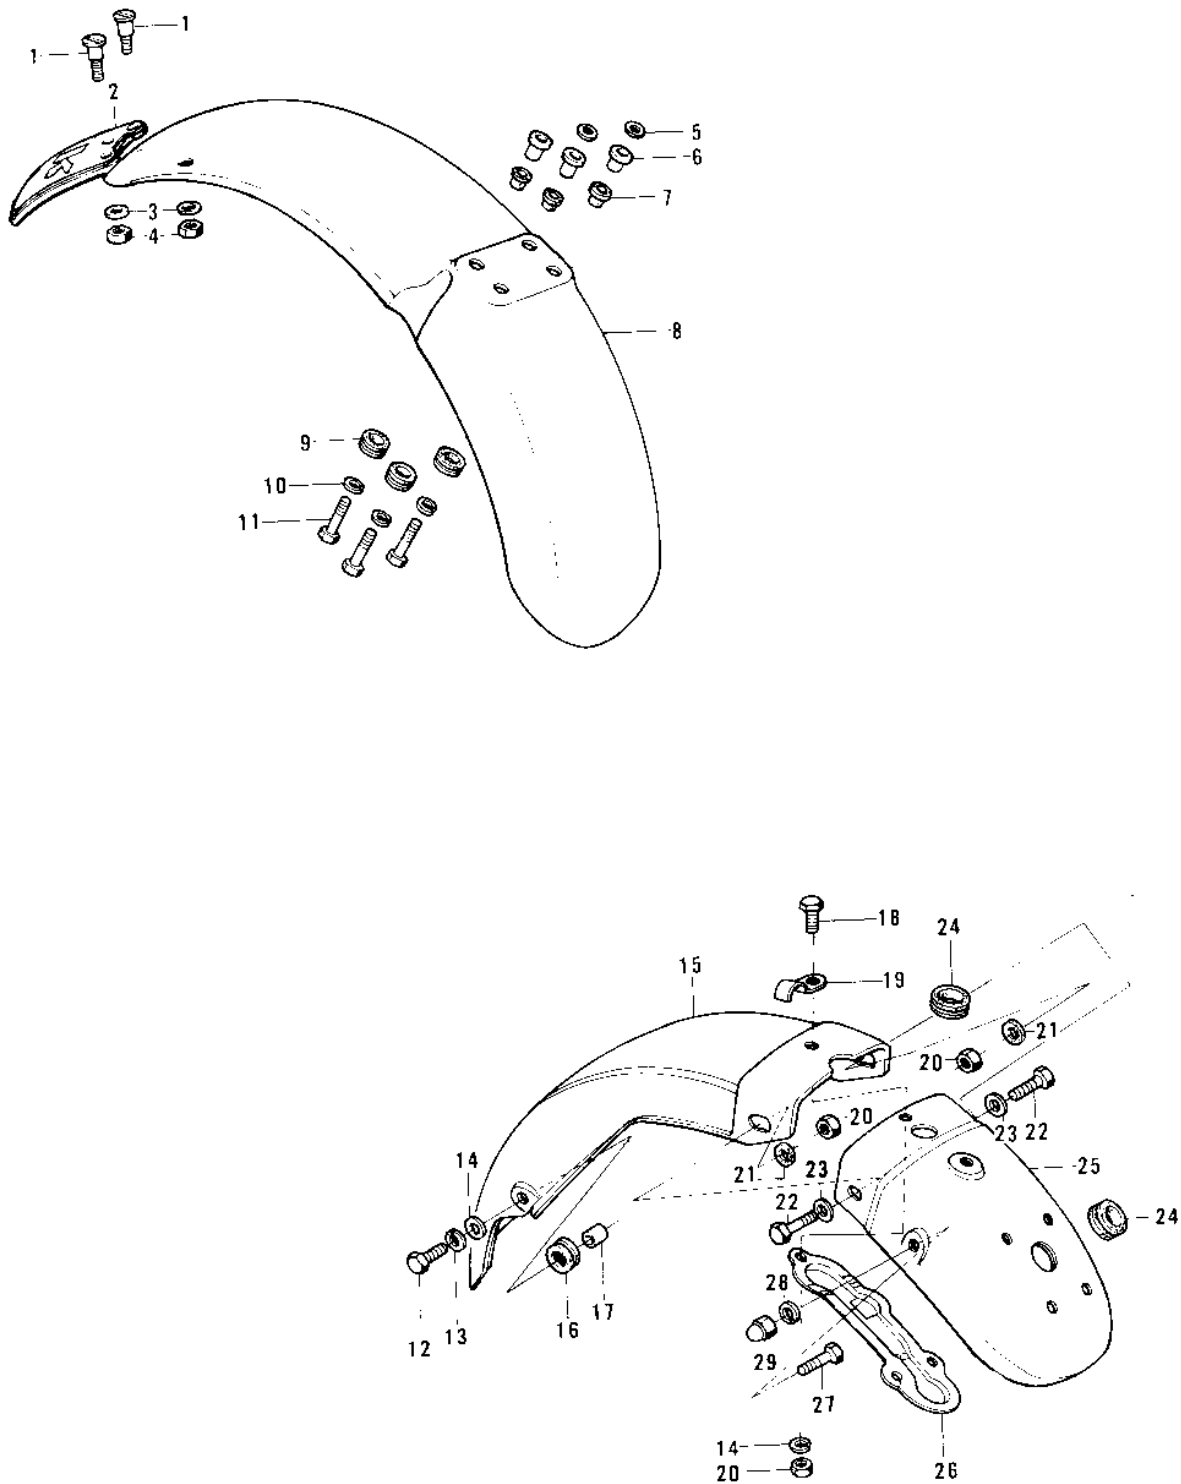

## 1974 KS125 PARTS DIAGRAM

FENDERS ('74-'75)

## 1974 KS125 PARTS LIST

FENDERS ('74-'75)

ITEM NAME	PART NUMBER	QUANTITY
BOLT,5X12 (Ref # 1)	92001-134	1
FLAP,FRONT FENDER (Ref # 2)	35019-007	1
WASHER PLAIN 5MM (Ref # 3)	410B0500	1
NUT,5MM (Ref # 4)	311B0500	1
WASHER,PLAIN,7MM (Ref # 5)	92022-228	1
COLLAR (Ref # 6)	92027-194	1
DAMPER RUBBER (Ref # 7)	92075-103	1
FENDER-FR,SILVER (Ref # 8)	35004-086-1W	1
DAMPER RUBBER,RR FEND (Ref # 9)	92075-121	1
WASHER SPRING 6MM (Ref # 10)	461F0600	2
BOLT-UPSET (Ref # 11)	112G0625	1
BOLT-UPSET,6X16 (Ref # 12)	112G0616	1
WASHER 6.5X20X1.6T (Ref # 14)	92022-125	1
FENDER-RR (Ref # 15)	35022-100	1
DAMPER RUBBER (Ref # 16)	92075-105	1
COLLAR (Ref # 17)	92027-103	1
BOLT-UPSET 6X14 (Ref # 18)	112B0614	1
CLIP WIRING HARNESS (Ref # 19)	35024-002	1
NUT (Ref # 20)	92019-008	1
DAMPER RUBBER,FENDER (Ref # 21)	92075-223	1
BOLT-UPSET (Ref # 22)	112G0618	1
WASHER PLAIN 6MM (Ref # 23)	410B0600	1
GROMMET,TL LMP WIRE (Ref # 24)	92071-079	1
FENDER-RR,M.SILVER (Ref # 25)	35022-101-1W	1
GUSSET,REAR FENDER (Ref # 26)	35021-005	1
BOLT-SMALL-UPSET,8X18 (Ref # 27)	115G0818	1
WASHER SPRING 8MM (Ref # 28)	461F0800	1
NUT FUEL TANK FRONT (Ref # 29)	92020-007	1