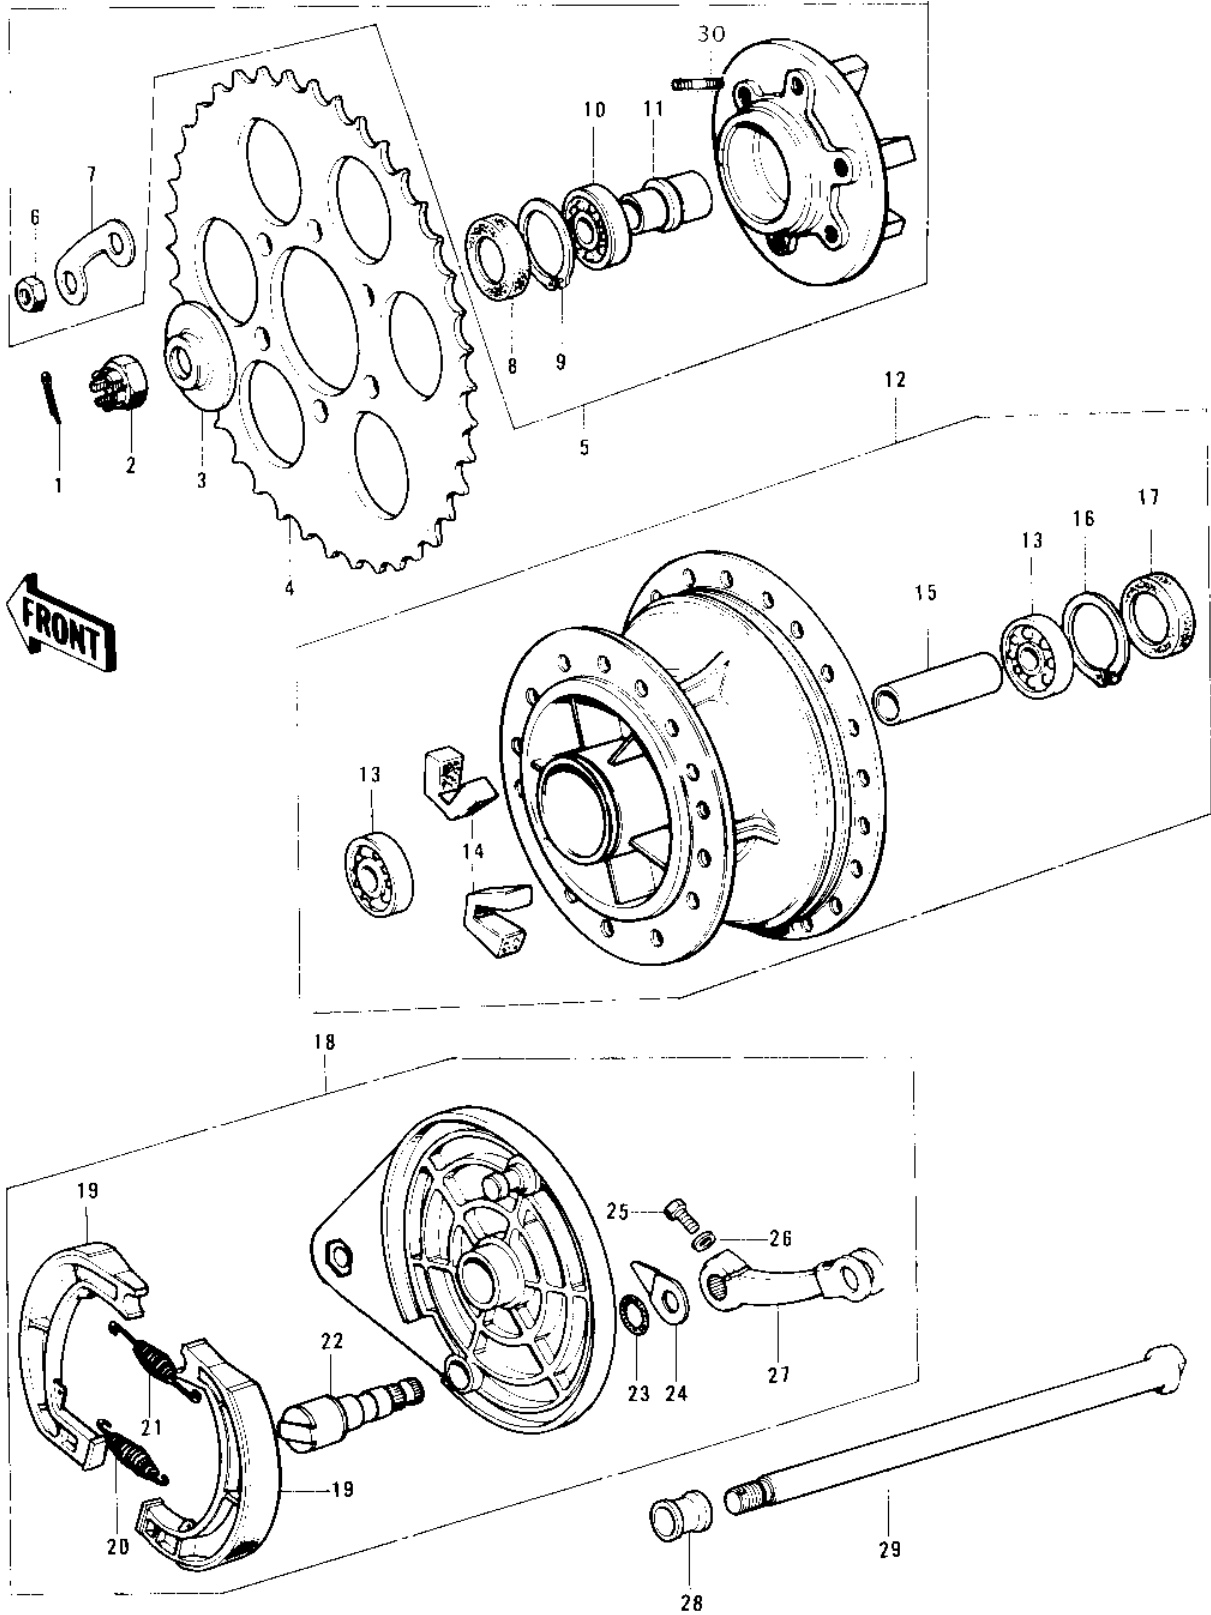

1974 KS125 PARTS DIAGRAM

REAR HUB/BRAKE ('74-'75)

1974 KS125 PARTS LIST

REAR HUB/BRAKE ('74-'75)

ITEM NAME	PART NUMBER	QUANTITY
PIN-COTTER,4.0X35 (Ref # 1)	550D4035	1
NUT CASTLE 14MM (Ref # 2)	92103-006	1
COLLAR,REAR AXLE,L.H (Ref # 3)	42032-048	1
REAR SPROCKET.50T (Ref # 4)	42041-146	1
COUPLING ASSY,RR HUB (Ref # 5)	42008-031	1
NUT,8MM (Ref # 6)	311B0800	1
WASHER,SPROCKET LOCK (Ref # 7)	92088-019	1
OIL SEAL,RR HUB BRNG (Ref # 8)	92050-060	1
CIRCLIP,42MM (Ref # 9)	92033-1041	1
BEARING BALL #6004 (Ref # 10)	601B6004	1
SLEEVE,RR HUB COUPLNG (Ref # 11)	42036-018	1
DRUM ASY,RR BK,BUFF (Ref # 12)	42005-038-80	1
BEARING BALL #6202 (Ref # 13)	601B6202	1
DAMPER,REAR HUB SHOCK (Ref # 14)	42014-023	1
SPACER,RR HUB BEARING (Ref # 15)	42010-029	1
CIRCLIP,35MM (Ref # 16)	481J3500	1
OIL SEAL,TCY22358 (Ref # 17)	654A223508	1
PANEL ASY,RR BK,BUFF (Ref # 18)	42006-044-80	1
SHOE,BRAKE (Ref # 19)	42019-010	1
SPRING,BRAKE SHOE (Ref # 20)	92081-1550	1
SPRING,BRAKE SHOE (Ref # 21)	92081-1766	1
CAM SHAFT,REAR BRAKE (Ref # 22)	42026-025	1
"O" RING,11MM (Ref # 23)	92055-004	1
INDICATOR,FR BRK PNL (Ref # 24)	41085-002	1
BOLT 6X22 (Ref # 25)	112B0622	1
WASHER PLAIN 6MM (Ref # 26)	410B0600	1
LEVER,REAR BRAKE CAM (Ref # 27)	42029-030	1
COLLAR,REAR AXLE,R.H (Ref # 28)	42032-047	1
AXLE,REAR (Ref # 29)	42031-046	1

1974 KS125 PARTS LIST

REAR HUB/BRAKE ('74-'75)

ITEM NAME	PART NUMBER	QUANTITY
STUD,8X17 (Ref # 30)	92004-1015	1