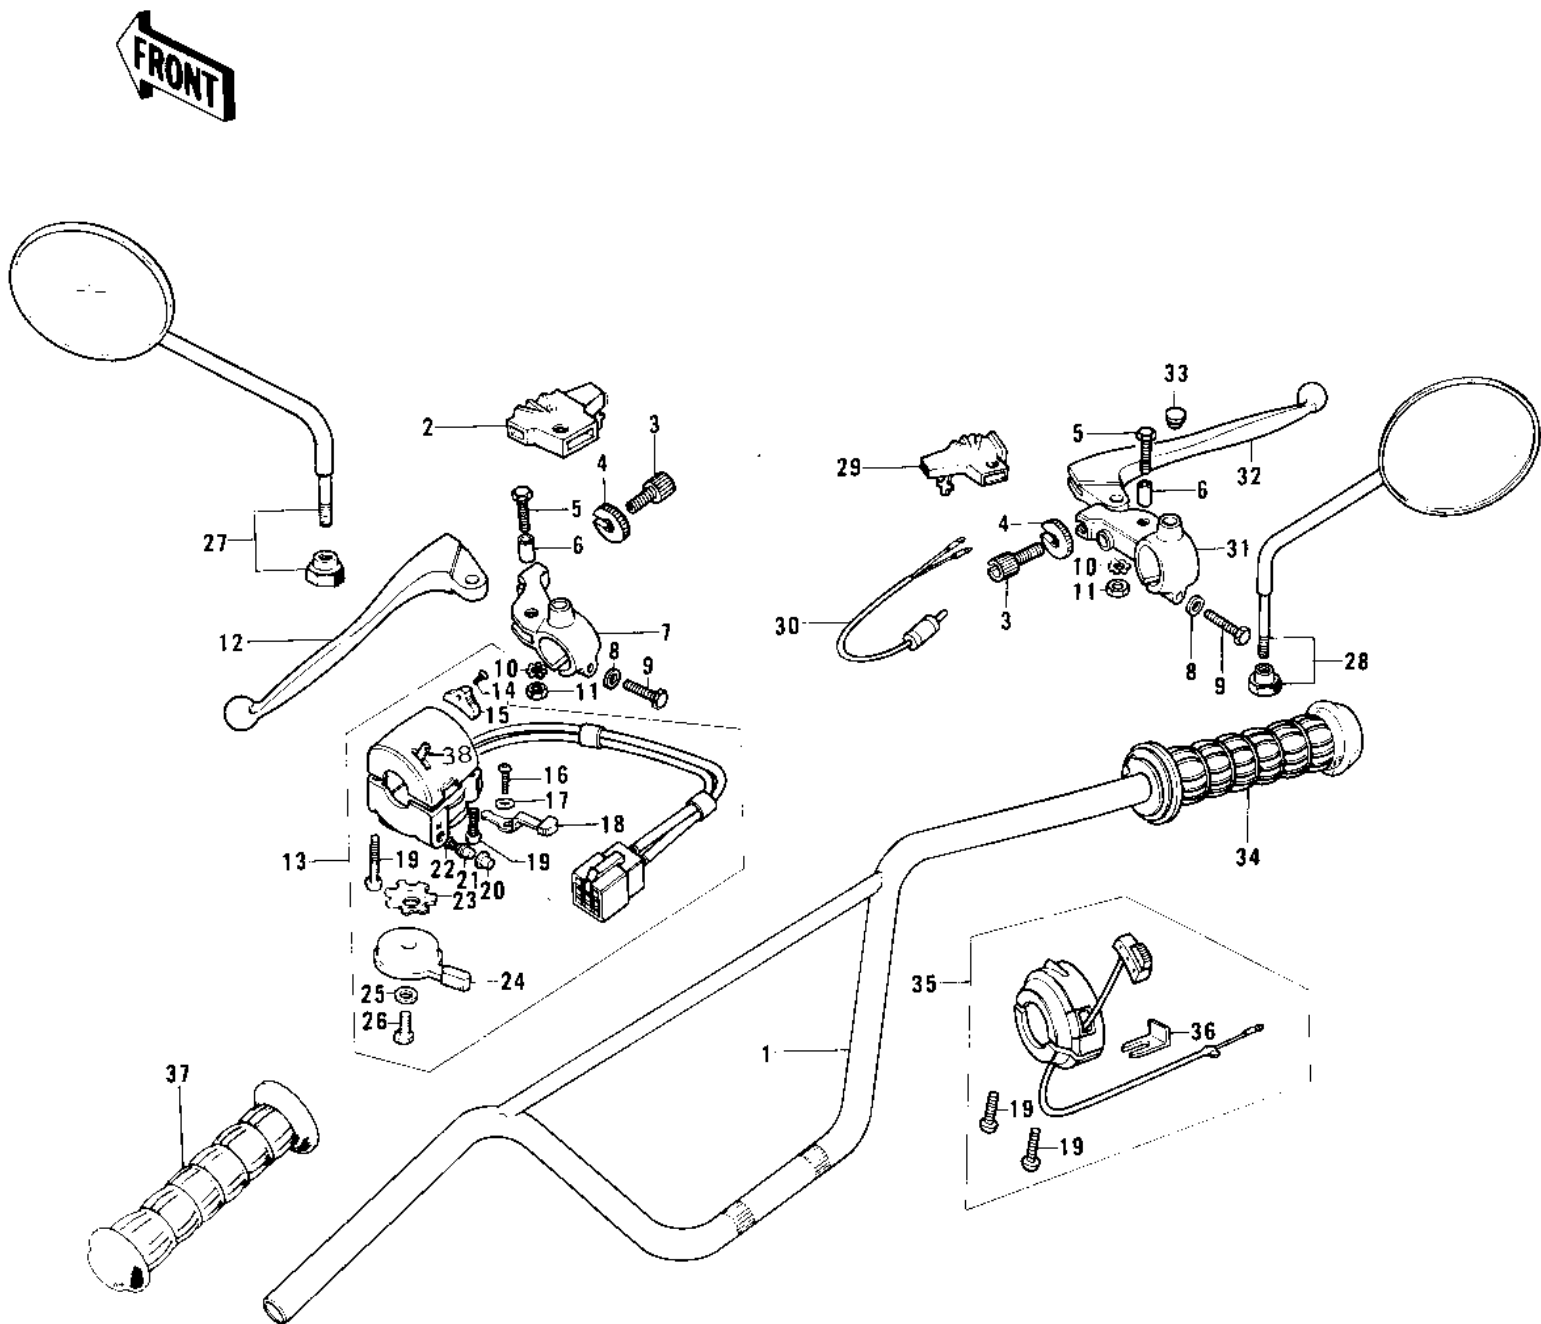

1974 KS125 PARTS DIAGRAM

HANDLEBAR ('74-'75)

1974 KS125 PARTS LIST

HANDLEBAR ('74-'75)

ITEM NAME	PART NUMBER	QUANTITY
HANDLEBAR (Ref # 1)	46004-027	1
BOOTS,LEVER HOLDER (Ref # 2)	49006-1017	2
SCREW CABLE ADJUST (Ref # 3)	46055-003	1
NUT-LOCK (Ref # 4)	46056-005	1
BOLT HEX HEAD 5X20 (Ref # 5)	92007-020	1
BOLT,HEX HEAD,5X22 (Ref # 5)	92007-046	1
COLLAR LEVER (Ref # 6)	46059-011	1
HOLDER-CLUTCH LEV,BLK (Ref # 7)	46094-011-21	1
WASHER PLAIN 6MM (Ref # 8)	410B0600	2
BOLT-UPSET (Ref # 9)	112G0625	1
WASHER LOCK 5MM (Ref # 10)	464H0500	1
NUT 5MM (Ref # 11)	312B0500	1
NUT-LOCK,5MM (Ref # 11)	92019-014	1
LEVER-CLUTCH (Ref # 12)	46092-015	1
CASE ASSY,L.H.BLACK (Ref # 13)	46091-023-21	1
L.H GRIP SWITCH KIT (Ref # 14,15,)	99990-531	1
SCREW CNTSNK HD 3X8 (Ref # 14)	221B0308A	1
KNOB-L.H SWITCH (Ref # 15)	46044-011	1
SCREW PAN HEAD 3X5 (Ref # 16)	220B0305A	1
WASHER (Ref # 17)	92095-010	1
KNOB-SWITCH (Ref # 18)	46044-010	1
SCREW-PAN-CROS,5X25 (Ref # 19)	220B0525	1
SWITCH ASSY,HORN BUTN (Ref # 20)	27010-1009	3
WASHER LOCK (Ref # 23)	92095-012	1
LEVER,STARTER,BLACK (Ref # 24)	46096-008-10	1
BOLT,6X10 (Ref # 26)	112G0610	1
REAR VIEW MIRROR,L.H (Ref # 27)	56003-009	1
REAR VIEW MIRROR,R.H (Ref # 28)	56002-020	1
SWITCH-FR. BRAKE LAMP (Ref # 30)	27021-004	1

1974 KS125 PARTS LIST

HANDLEBAR ('74-'75)

ITEM NAME	PART NUMBER	QUANTITY
HOLDER-FR BRK LEV,BLK (Ref # 31)	46060-009-21	1
LEVER FRONT BRAKE (Ref # 32)	46058-004	1
CAP-RR VIEW MIRROR (Ref # 33)	92102-009	1
GRIP ASSY,THROTTLE (Ref # 34)	46019-034	1
CASE ASSY,R.H (Ref # 35)	46018-036	1
HOLDER,CONTROL CABLE (Ref # 36)	46037-023	1
RUBBER-L.H GRIP (Ref # 37)	46075-019	1
SWITCH ASSY,L.H (Ref # 38)	46089-015	1