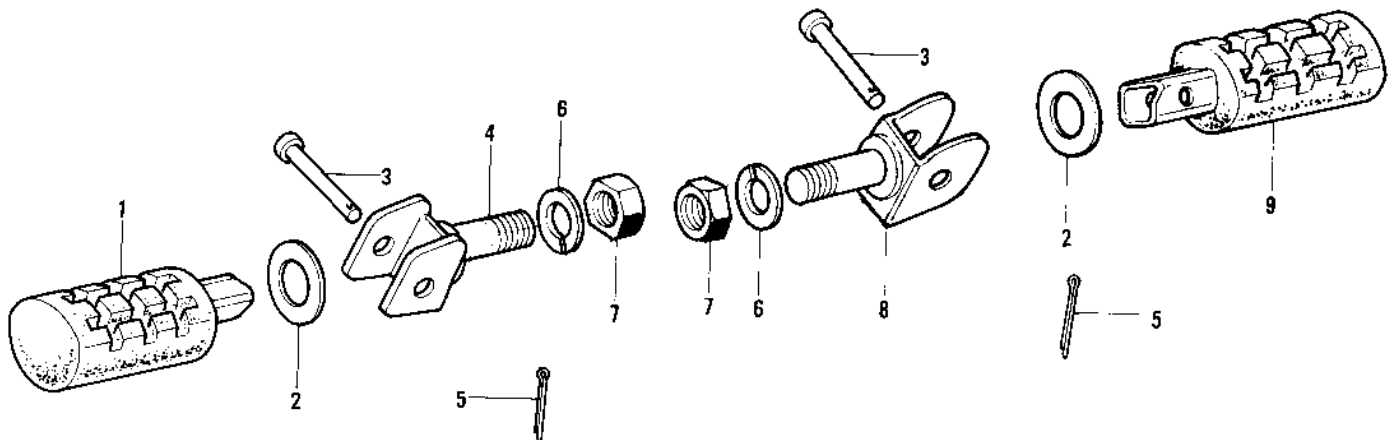

## 1974 KS125 PARTS DIAGRAM

FOOTRESTS/STAND/BRAKE PEDAL ('74-'75)

## 1974 KS125 PARTS LIST

FOOTRESTS/STAND/BRAKE PEDAL ('74-'75)

ITEM NAME	PART NUMBER	QUANTITY
STEP-ASSY,FR,LH (Ref # 1)	34027-1114	1
WASHER,PLAIN (Ref # 2)	92022-250	1
PIN-FOOTREST BAR FIT (Ref # 3)	92043-080	1
BRACKET FOOTREST BAR R.H. (Ref # 4)	34003-051	1
PIN COTTER 2.5X16 (Ref # 5)	550D2516	1
WASHER SPRING 14MM (Ref # 6)	461F1400	1
NUT,14MM (Ref # 7)	314B1400	1
BRACKET,FOTRST BAR,RH (Ref # 8)	34003-052	1
STEP-ASSY,FR,RH (Ref # 9)	34027-1115	1
BOLT,HEX HEAD 10X35 (Ref # 10)	92001-1252	1
SPRING-SIDE STAND (Ref # 11)	34025-004	1
STAND-SIDE (Ref # 12)	34024-1043	1
NUT,10MM (Ref # 13)	314B1000	1
PEDAL,BRAKE (Ref # 14)	43001-058	1
DAMPER RUBBER,BK PDL (Ref # 15)	92075-220	1
CIRCLIP,22MM (Ref # 16)	480J2200	1
SCREW PAN HEAD 5X8 (Ref # 17)	220B0508	1
WASHER SPRING 5MM (Ref # 18)	461F0500	1
PLATE (Ref # 19)	43081-002	1
SPRING BRAKE PEDAL (Ref # 20)	43005-032	1
COLLAR,BRAKE PEDAL (Ref # 21)	92027-210	1