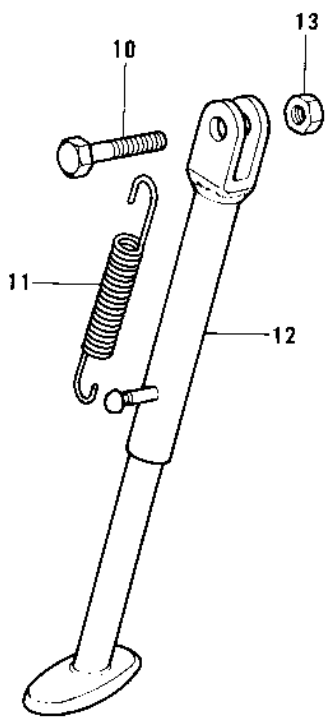

## 1974 KS125 PARTS DIAGRAM

FOOTRESTS/STAND/BRAKE PEDAL ('74-'75)

## 1974 KS125 PARTS LIST

FOOTRESTS/STAND/BRAKE PEDAL ('74-'75)

ITEM NAME	PART NUMBER	QUANTITY
STEP-ASSY,FR,LH (Ref # 1)	34027-1114	1
WASHER,PLAIN (Ref # 2)	92022-250	1
PIN-FOOTREST BAR FIT (Ref # 3)	92043-080	1
BRACKET FOOTREST BAR R.H. (Ref # 4)	34003-051	1
PIN COTTER 2.5X16 (Ref # 5)	550D2516	1
WASHER SPRING 14MM (Ref # 6)	461F1400	1
NUT,14MM (Ref # 7)	314B1400	1
BRACKET,FOTRST BAR,RH (Ref # 8)	34003-052	1
STEP-ASSY,FR,RH (Ref # 9)	34027-1115	1
BOLT,HEX HEAD 10X35 (Ref # 10)	92001-1252	1
SPRING-SIDE STAND (Ref # 11)	34025-004	1
STAND-SIDE (Ref # 12)	34024-1043	1
NUT,10MM (Ref # 13)	314B1000	1
PEDAL,BRAKE (Ref # 14)	43001-058	1
DAMPER RUBBER,BK PDL (Ref # 15)	92075-220	1
CIRCLIP,22MM (Ref # 16)	480J2200	1
SCREW PAN HEAD 5X8 (Ref # 17)	220B0508	1
WASHER SPRING 5MM (Ref # 18)	461F0500	1
PLATE (Ref # 19)	43081-002	1
SPRING BRAKE PEDAL (Ref # 20)	43005-032	1
COLLAR,BRAKE PEDAL (Ref # 21)	92027-210	1