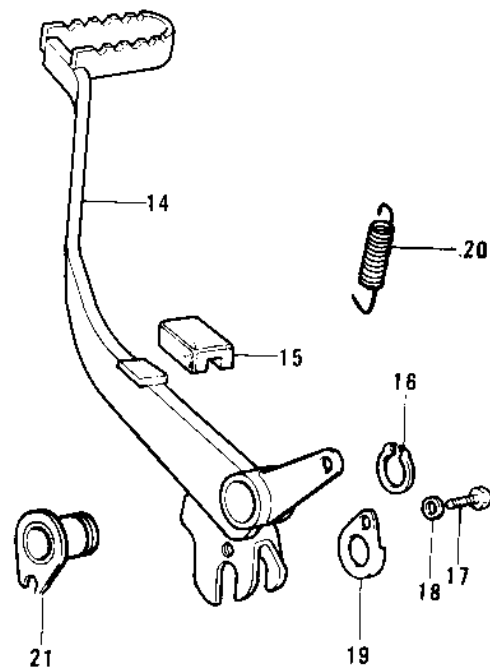

## 1974 KS125 PARTS DIAGRAM

FOOTRESTS/STAND/BRAKE PEDAL ('74-'75)

## 1974 KS125 PARTS LIST

FOOTRESTS/STAND/BRAKE PEDAL ('74-'75)

ITEM NAME	PART NUMBER	QUANTITY
STEP-ASSY,FR,LH (Ref # 1)	34027-1114	1
WASHER,PLAIN (Ref # 2)	92022-250	1
PIN-FOOTREST BAR FIT (Ref # 3)	92043-080	1
BRACKET FOOTREST BAR R.H. (Ref # 4)	34003-051	1
PIN COTTER 2.5X16 (Ref # 5)	550D2516	1
WASHER SPRING 14MM (Ref # 6)	461F1400	1
NUT,14MM (Ref # 7)	314B1400	1
BRACKET,FOTRST BAR,RH (Ref # 8)	34003-052	1
STEP-ASSY,FR,RH (Ref # 9)	34027-1115	1
BOLT,HEX HEAD 10X35 (Ref # 10)	92001-1252	1
SPRING-SIDE STAND (Ref # 11)	34025-004	1
STAND-SIDE (Ref # 12)	34024-1043	1
NUT,10MM (Ref # 13)	314B1000	1
PEDAL,BRAKE (Ref # 14)	43001-058	1
DAMPER RUBBER,BK PDL (Ref # 15)	92075-220	1
CIRCLIP,22MM (Ref # 16)	480J2200	1
SCREW PAN HEAD 5X8 (Ref # 17)	220B0508	1
WASHER SPRING 5MM (Ref # 18)	461F0500	1
PLATE (Ref # 19)	43081-002	1
SPRING BRAKE PEDAL (Ref # 20)	43005-032	1
COLLAR,BRAKE PEDAL (Ref # 21)	92027-210	1