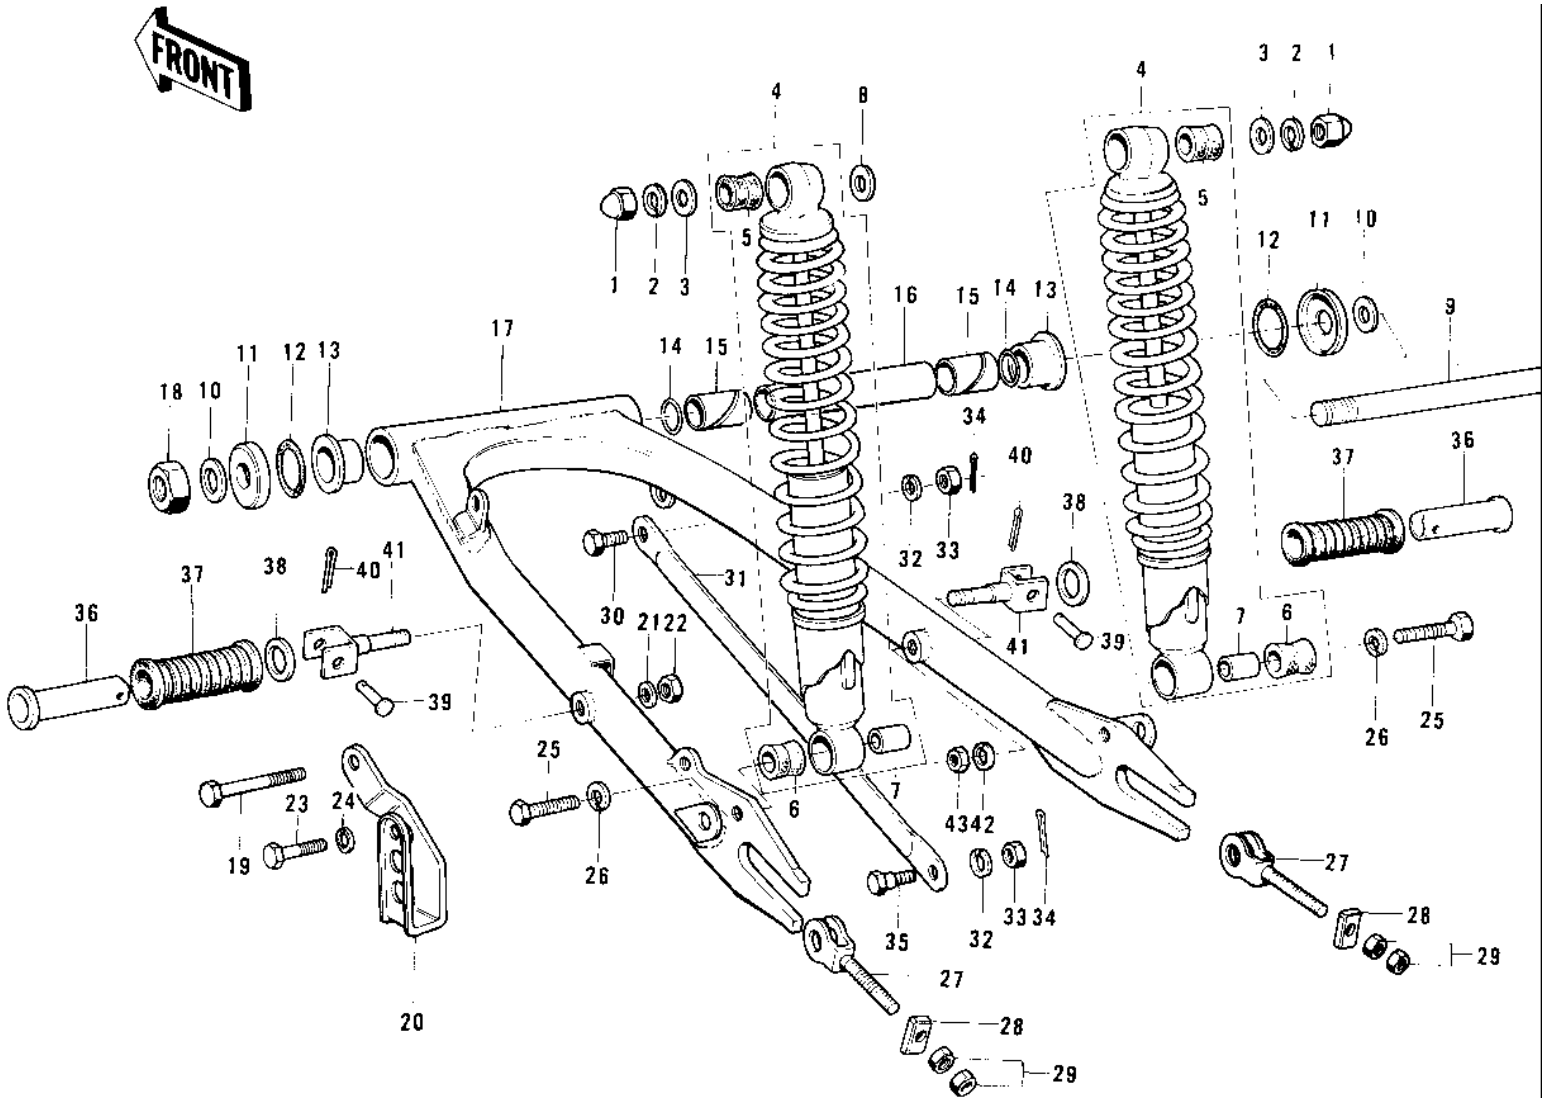

## 1974 KS125 PARTS LIST

SWING ARM/SHOCK ABSORBERS ('74-'75)

| ITEM NAME                        | PART NUMBER | QUANTITY |
|----------------------------------|-------------|----------|
| NUT SHOCK ABSORBER (Ref # 1)     | 92020-003   | 1        |
| WASHER SPRING 10MM (Ref # 2)     | 461F1000    | 4        |
| WASHER-PL-10.5X26X2.3 (Ref # 3)  | 92022-044   | 1        |
| SHOCK ABSBR RR (Ref # 4)         | 45014-113   | 1        |
| BUSH A-SHCK ABS RUBER (Ref # 5)  | 45017-010   | 1        |
| BUSHING,RUBBER (Ref # 6)         | 92075-1020  | 1        |
| BUSH SHCK ABS PVT SFT (Ref # 7)  | 45016-003   | 1        |
| WASHER PLAIN 12MM (Ref # 8)      | 410B1200    | 2        |
| SHAFT-SWING ARM PIVOT (Ref # 9)  | 33032-034   | 1        |
| CAP-SWINGING ARM (Ref # 11)      | 33035-005   | 1        |
| "O" RING,30MM (Ref # 12)         | 671B2530    | 1        |
| BUSHING-SWING ARM (Ref # 13)     | 33033-009   | 1        |
| "O" RING,16MM (Ref # 14)         | 670B2016    | 1        |
| SLEEVE-SWINGING ARM (Ref # 15)   | 33034-016   | 1        |
| COLLAR,SWING ARM,LONG (Ref # 16) | 33036-007   | 1        |
| ARM,SWINGING (Ref # 17)          | 33001-063   | 1        |
| NUT-LOCK,12MM (Ref # 18)         | 92019-009   | 1        |
| BOLT,HEX HEAD,10X50 (Ref # 19)   | 92001-1254  | 1        |
| GUARD,CHAIN (Ref # 20)           | 55020-016   | 1        |
| NUT,10MM (Ref # 22)              | 314B1000    | 2        |
| BOLT-SMALL-UPSET,8X16 (Ref # 23) | 115G0816    | 1        |
| WASHER SPRING 8MM (Ref # 24)     | 461F0800    | 2        |
| BOLT HEX HEAD 10X35 (Ref # 25)   | 113N1035    | 1        |
| ADJUSTER,CHAIN (Ref # 27)        | 33040-057   | 1        |
| PLATE-CHAIN ADJUSTER (Ref # 28)  | 33041-002   | 1        |
| NUT,8MM (Ref # 29)               | 311B0800    | 1        |
| BOLT,HEX HEAD,AX24 (Ref # 30)    | 92003-143   | 1        |
| TORQUE LINK,REAR BRK (Ref # 31)  | 43007-039   | 1        |
| NUT,8MM (Ref # 33)               | 320B0800    | 1        |