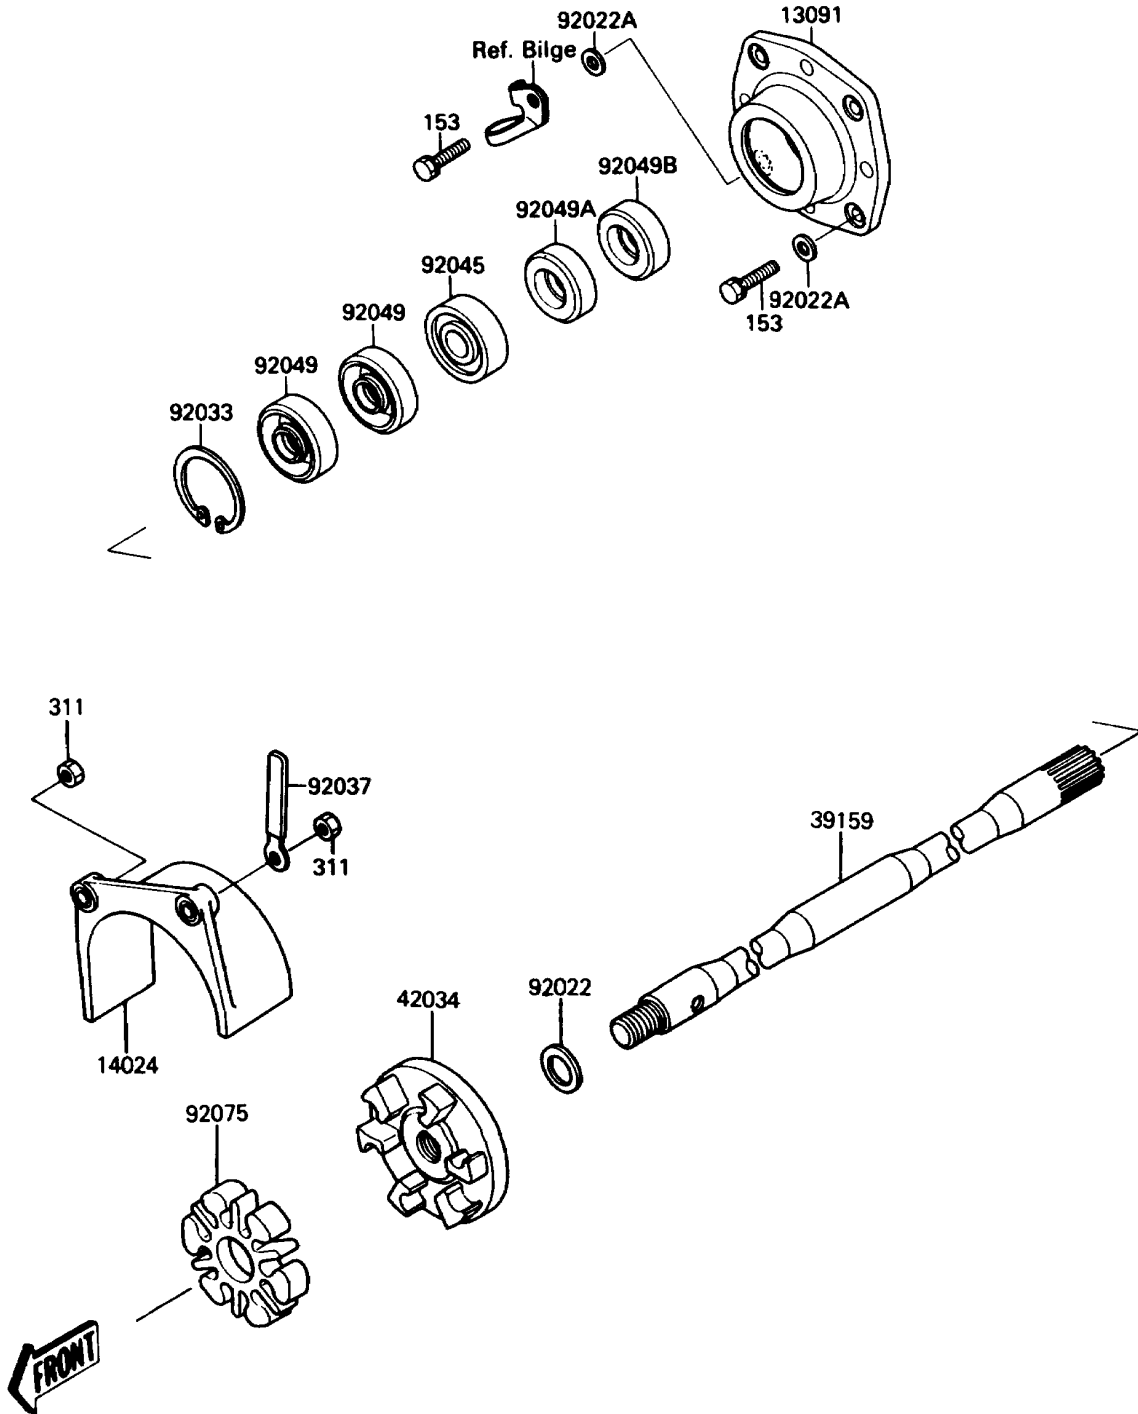

1988 JET SKI® 650 SX PARTS DIAGRAM

Drive Shaft

E3131-0001

1988 JET SKI® 650 SX PARTS LIST

Drive Shaft

ITEM NAME	PART NUMBER	QUANTITY
HOLDER (Ref # 13091)	13091-3718	1
COVER,COUPLING (Ref # 14024)	14024-3728	1
SHAFT-DRIVE (Ref # 39159)	39159-3703	1
COUPLING (Ref # 42034)	42034-3705	1
WASHER,18X26X2.0 (Ref # 92022)	92022-3728	1
WASHER,8.2X18X1.5 (Ref # 92022A)	92022-3743	1
RING-SNAP,42MM (Ref # 92033)	92033-3713	1
CLAMP,L=100 (Ref # 92037)	92037-3736	1
BEARING-BALL,60042RD (Ref # 92045)	92045-3705	1
SEAL-OIL,S620426 (Ref # 92049)	92049-3707	1
SEAL-OIL,SCY20368 (Ref # 92049A)	92050-502	1
SEAL-OIL,SC20367 (Ref # 92049B)	92050-503	1
DAMPER,COUPLING (Ref # 92075)	92075-520	1
BOLT-WS-SMALL (Ref # 153)	153R0825	1
NUT-HEX,6MM (Ref # 311)	311R0600	1