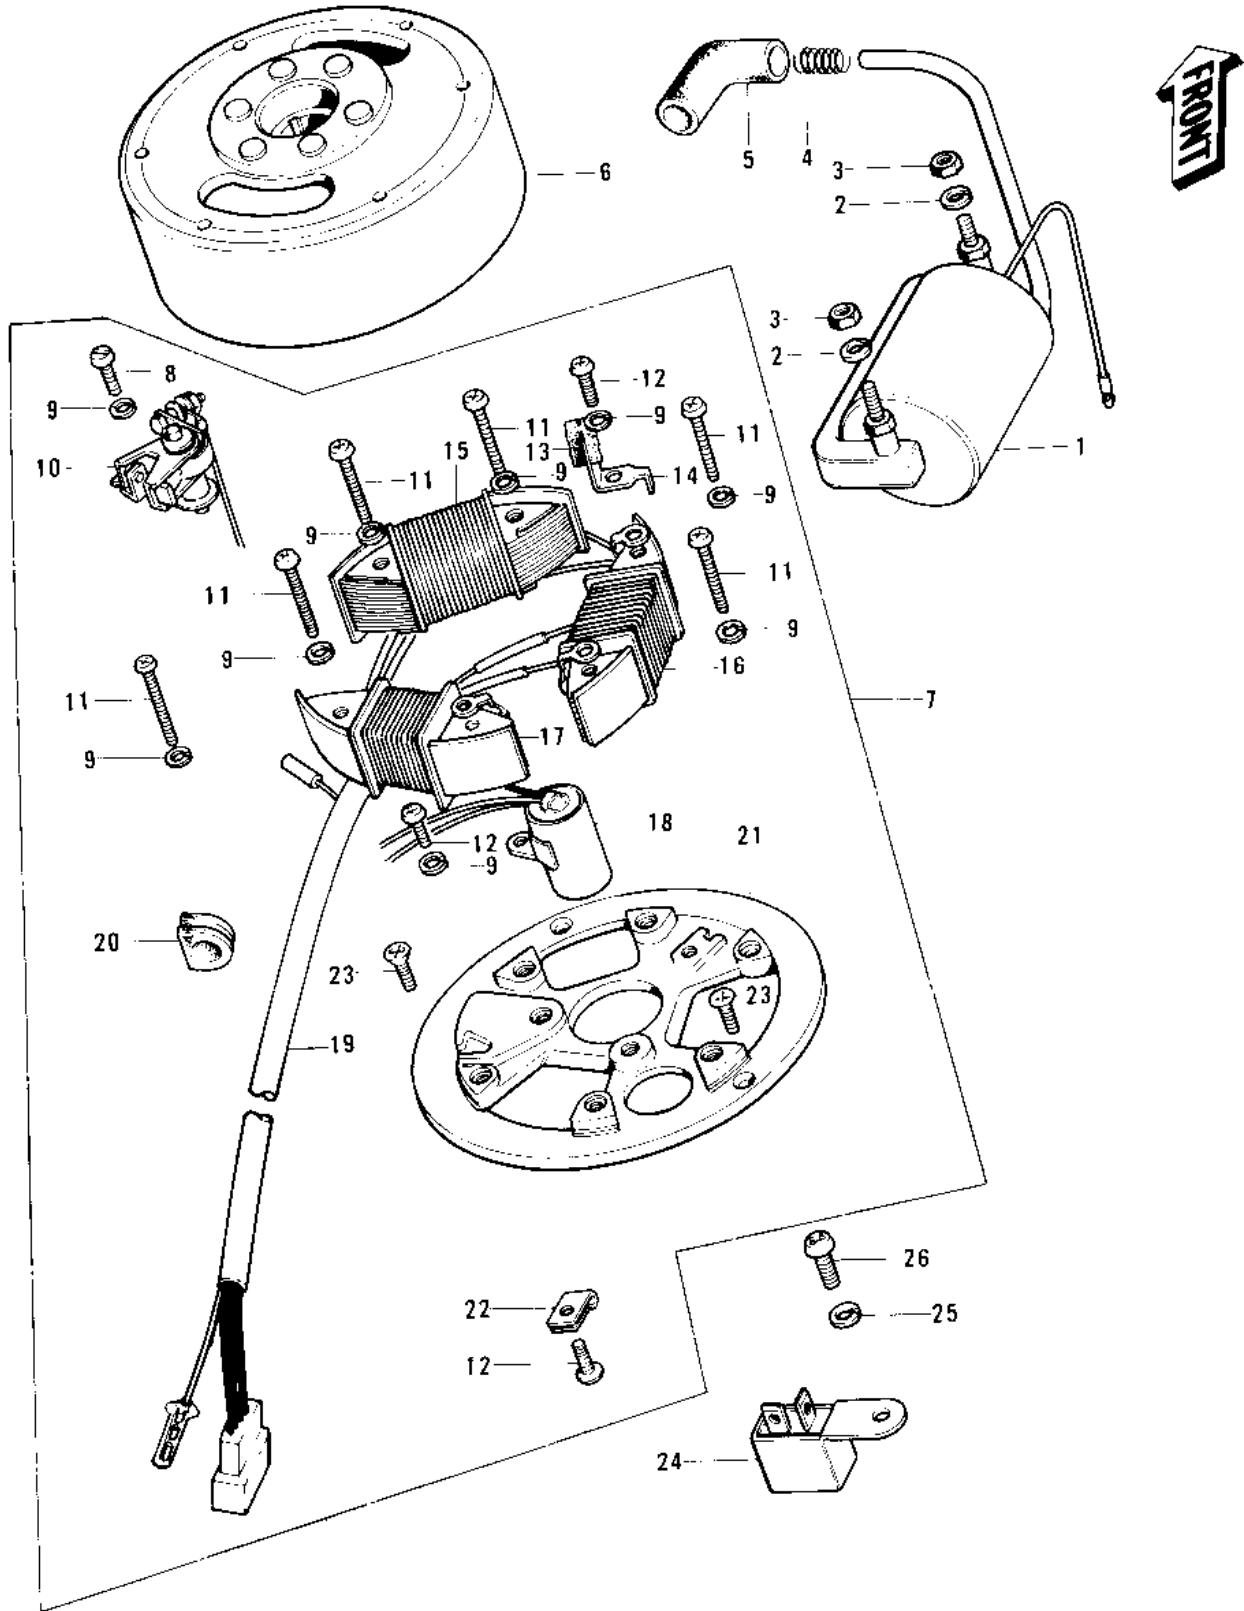

## 1974 KS125 PARTS DIAGRAM

IGNITION/GENERATOR ('74-'75)

## 1974 KS125 PARTS LIST

IGNITION/GENERATOR ('74-'75)

ITEM NAME	PART NUMBER	QUANTITY
COIL,IGNITION (Ref # 1)	21121-1047	1
WASHER SPRING 6MM (Ref # 2)	461F0600	1
NUT 6MM (Ref # 3)	311B0600	1
SPRING-SPARK PLUG CAP (Ref # 4)	92101-001	1
CAP SPARK PLUG (Ref # 5)	21130-009	1
FLYWHEEL (Ref # 6)	21050-016	1
STATOR ASSY (Ref # 7)	21003-025	1
SCREW-PAN-CRSOSS,4X12 (Ref # 8)	220B0412	1
WASHER SPRING 4MM (Ref # 9)	461F0400	1
BREAKER ASSY CONTACT (Ref # 10)	21008-006	1
SCREW PAN HEAD 4X30 (Ref # 11)	220E0430	1
SCREW PAN HEAD 4X6 (Ref # 12)	220B0406	1
FELT OIL (Ref # 13)	21019-005	1
HOLDER,OIL FELT (Ref # 14)	21038-002	1
COIL,EXCITING (Ref # 15)	21049-1004	1
COIL,LIGHTING (Ref # 16)	21047-1007	1
COIL A LIGHTING (Ref # 17)	21047-019	1
CONDENSER (Ref # 18)	21013-006	1
WIRING HARNESS,MAGNT (Ref # 19)	21029-028	1
GROMMET WIRING HARN (Ref # 20)	21017-002	1
PLATE-COIL,MAGNETO (Ref # 21)	21048-1002	1
CLAMP WIRING HARNESS (Ref # 22)	21037-002	1
SCREW CNTSNK HD 6X14 (Ref # 23)	221B0614	1
RECTIFIER (Ref # 24)	21061-015	1
WASHER PLAIN 5MM (Ref # 25)	411B0500	1
SCREW PAN HEAD 5X10 (Ref # 26)	220B0510	1