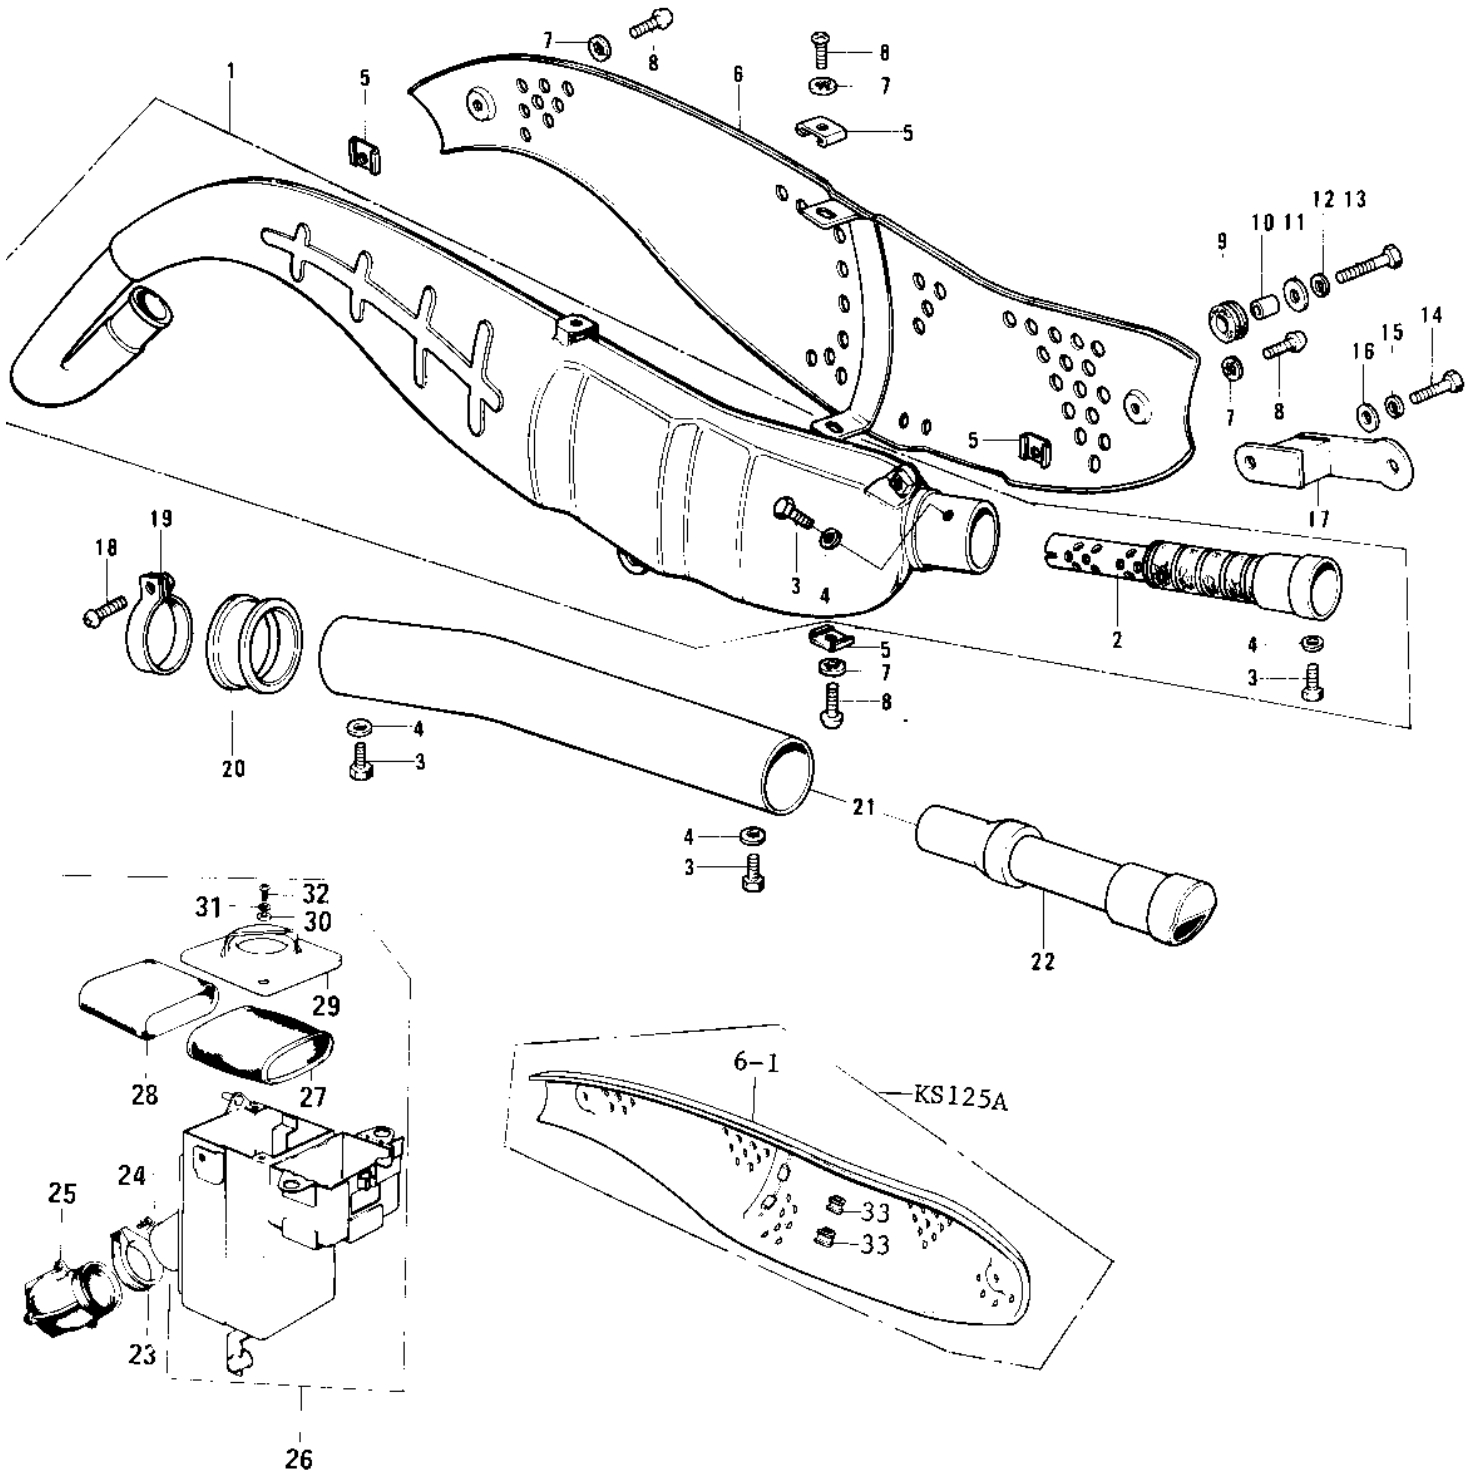

1974 KS125 PARTS DIAGRAM

AIR CLEANER/MUFFLER ('74-'75)

1974 KS125 PARTS LIST

AIR CLEANER/MUFFLER ('74-'75)

ITEM NAME	PART NUMBER	QUANTITY
MUFFLER ASSY (Ref # 1)	18001-154	2
BAFFLE TUBE (Ref # 2)	18033-077	1
BOLT-UPSET,6X12 (Ref # 3)	112G0612	1
WASHER-PLAIN (Ref # 4)	92022-183	1
INSULATOR,HEAT (Ref # 5)	18065-010	2
COVER,MUFFLER (Ref # 6)	18064-011	1
COVER,MUFFLER (Ref # 6-1)	18064-016	1
WASHER LOCK 6MM (Ref # 7)	463H0600	1
SCREW PAN HEAD 6X12 (Ref # 8)	220B0612	2
DAMPER RUBBER-MUFFLER (Ref # 9)	18063-005	1
COLLAR (Ref # 10)	92027-102	1
WASHER,8X26X2.3 (Ref # 11)	92022-1564	1
WASHER SPRING 8MM (Ref # 12)	461F0800	1
BOLT-SMALL-UPSET,8X30 (Ref # 13)	115G0830	1
BOLT-UPSET,6X16 (Ref # 14)	112G0616	1
WASHER SPRING 6MM (Ref # 15)	461F0600	2
WASHER PLAIN 6MM (Ref # 16)	411B0600	1
BRACKET,MUFFLER (Ref # 17)	18061-046	1
SCREW,PAN HEAD,5X30 (Ref # 18)	92011-032	1
CLAMP,SPARK ARRESTOR (Ref # 19)	92037-122	1
CONNECTOR,BAFFLETUBE (Ref # 20)	92093-1042	1
ARRESTER,SPARK (Ref # 21)	18077-001	1
BAFFLE TUBE,ARESTOR (Ref # 22)	18033-086	1
CLAMP,AIR CLEANER (Ref # 23)	92037-129	1
SCREW-PAN-CROS,6X35,B (Ref # 24)	220C0635	1
CONNECTOR,AIR CLEANER (Ref # 25)	14073-1004	1
AIR CLEANER ASY,BLACK (Ref # 26)	11010-071-21	1
HOLDER,CLENER ELEMENT (Ref # 27)	11014-011	1
ELEMENT,AIR CLNR (Ref # 28)	11013-1033	1

1974 KS125 PARTS LIST

AIR CLEANER/MUFFLER ('74-'75)

ITEM NAME	PART NUMBER	QUANTITY
CAP,AIR CLEANER,BLACK (Ref # 29)	11012-039-21	1
WASHER PLAIN 6MM (Ref # 30)	410B0600	1
INSULATOR (Ref # 33)	18065-007	1