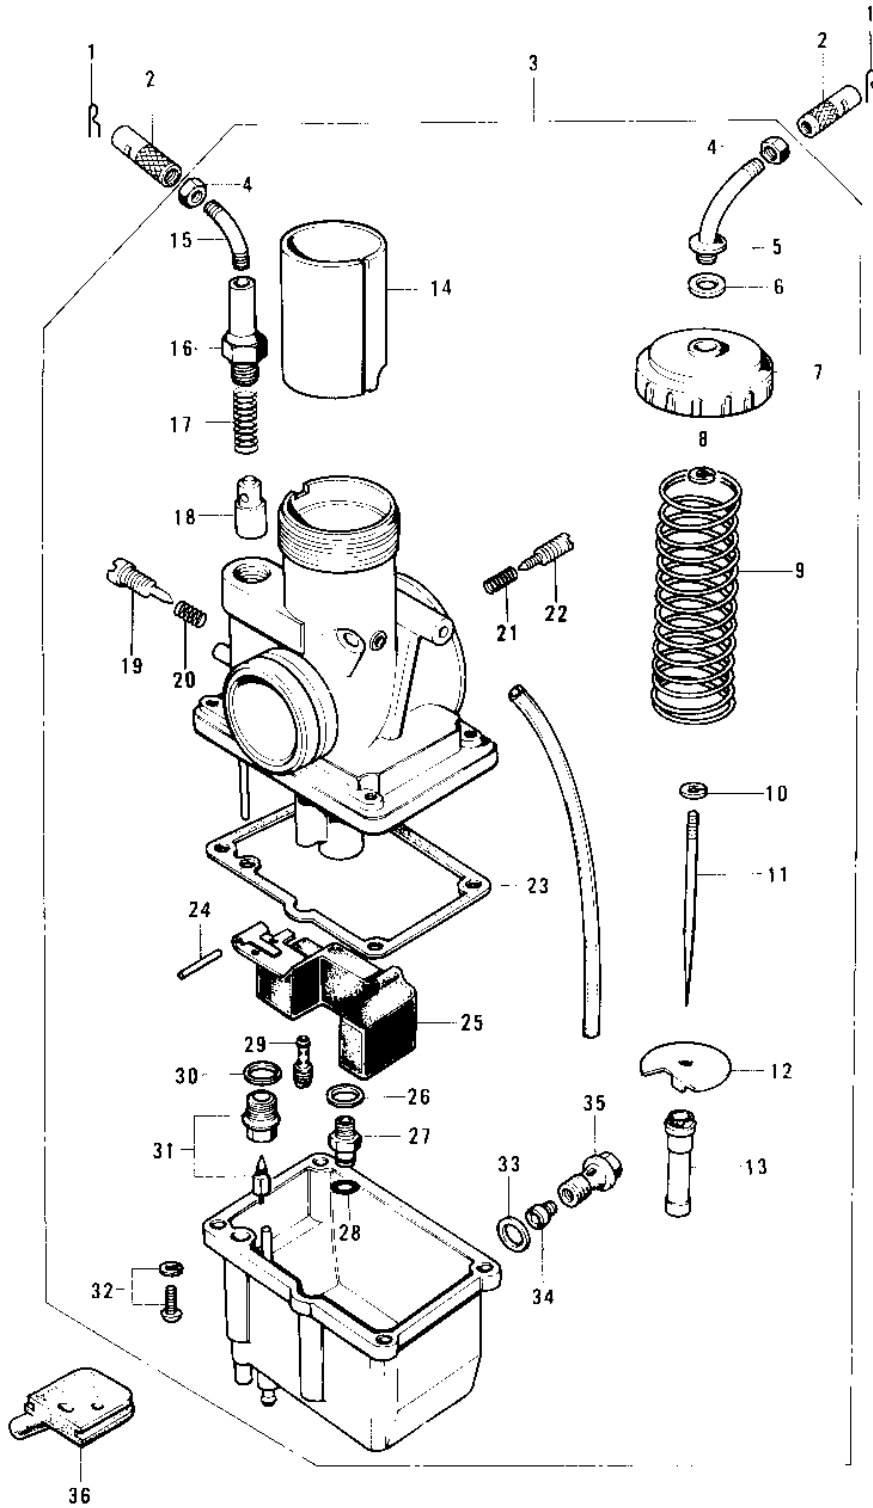

## 1974 KS125 PARTS DIAGRAM

CARBURETOR ('74-'75)

## 1974 KS125 PARTS LIST

CARBURETOR ('74-'75)

ITEM NAME	PART NUMBER	QUANTITY
CIRCLIP (Ref # 1)	92036-018	1
CABLE ADJUSTER (Ref # 2)	16002-007	1
CARBURETOR ASSY (Ref # 3)	16001-199	1
NUT CABLE ADJUST LOCK (Ref # 4)	16003-004	1
GUIDE,CABLE (Ref # 5)	16077-011	1
GASKET,CABLE GUIDE (Ref # 6)	16029-007	1
CAP,MIXING CHAMBER (Ref # 7)	16004-024	1
CIRCLIP,CABLE GUIDE (Ref # 8)	16008-011	1
SPRING,THROTTLE VALVE (Ref # 9)	16006-029	1
CIRCLIP (Ref # 10)	16008-010	1
JET NEEDLE 4EJ3 (Ref # 11)	16009-040	1
SPRING SEAT,THR TL VL (Ref # 12)	16007-023	1
NEEDLE JET,0-4 (Ref # 13)	16017-085	1
VALVE,THROTTLE (Ref # 14)	16025-079	1
GUIDE,CABLE (Ref # 15)	16077-010	1
CAP,STARTER PLUNGER (Ref # 16)	16012-017	1
SPRING-PLUNGER (Ref # 17)	16013-003	1
PLUNGER-ENRICHNER (Ref # 18)	16016-002	1
SCREW,THROTTLE STOP (Ref # 19)	16021-023	1
SPRING THR STOP SCREW (Ref # 20)	16022-005	1
SPRING-THR STOP SCREW (Ref # 21)	16022-007	1
SCREW PILOT AIR ADJST (Ref # 22)	16014-002	1
GASKET,FLOAT CHAMBER (Ref # 23)	16019-023	1
FLOAT PIN (Ref # 24)	16032-006	1
FLOAT (Ref # 25)	16031-026	1
WASHER MAIN JET (Ref # 26)	16034-001	1
HOLDER-NEEDLE JET (Ref # 27)	16065-008	1
"O" RING (Ref # 28)	92055-044	1
JET-PILOT NO 30 (Ref # 29)	92064-022	1

## 1974 KS125 PARTS LIST

CARBURETOR ('74-'75)

ITEM NAME	PART NUMBER	QUANTITY
WASHER FLOAT VLV SEAT (Ref # 30)	16029-004	1
FLOAT VALVE ASSY,#2.6 (Ref # 31)	16030-025	1
SCREW-PAN-WS-CROS (Ref # 32)	223B0414	1
GASKET-BANJO BOLT (Ref # 33)	16034-005	1
MAIN JET,#A100 (Ref # 34)	92063-1033	1
MAIN JET,#A97.5 (Ref # 34)	92063-063	1
BOLT-BANJO (Ref # 35)	92001-097	1
GROMMET,OVERFLOW (Ref # 36)	16136-009	1