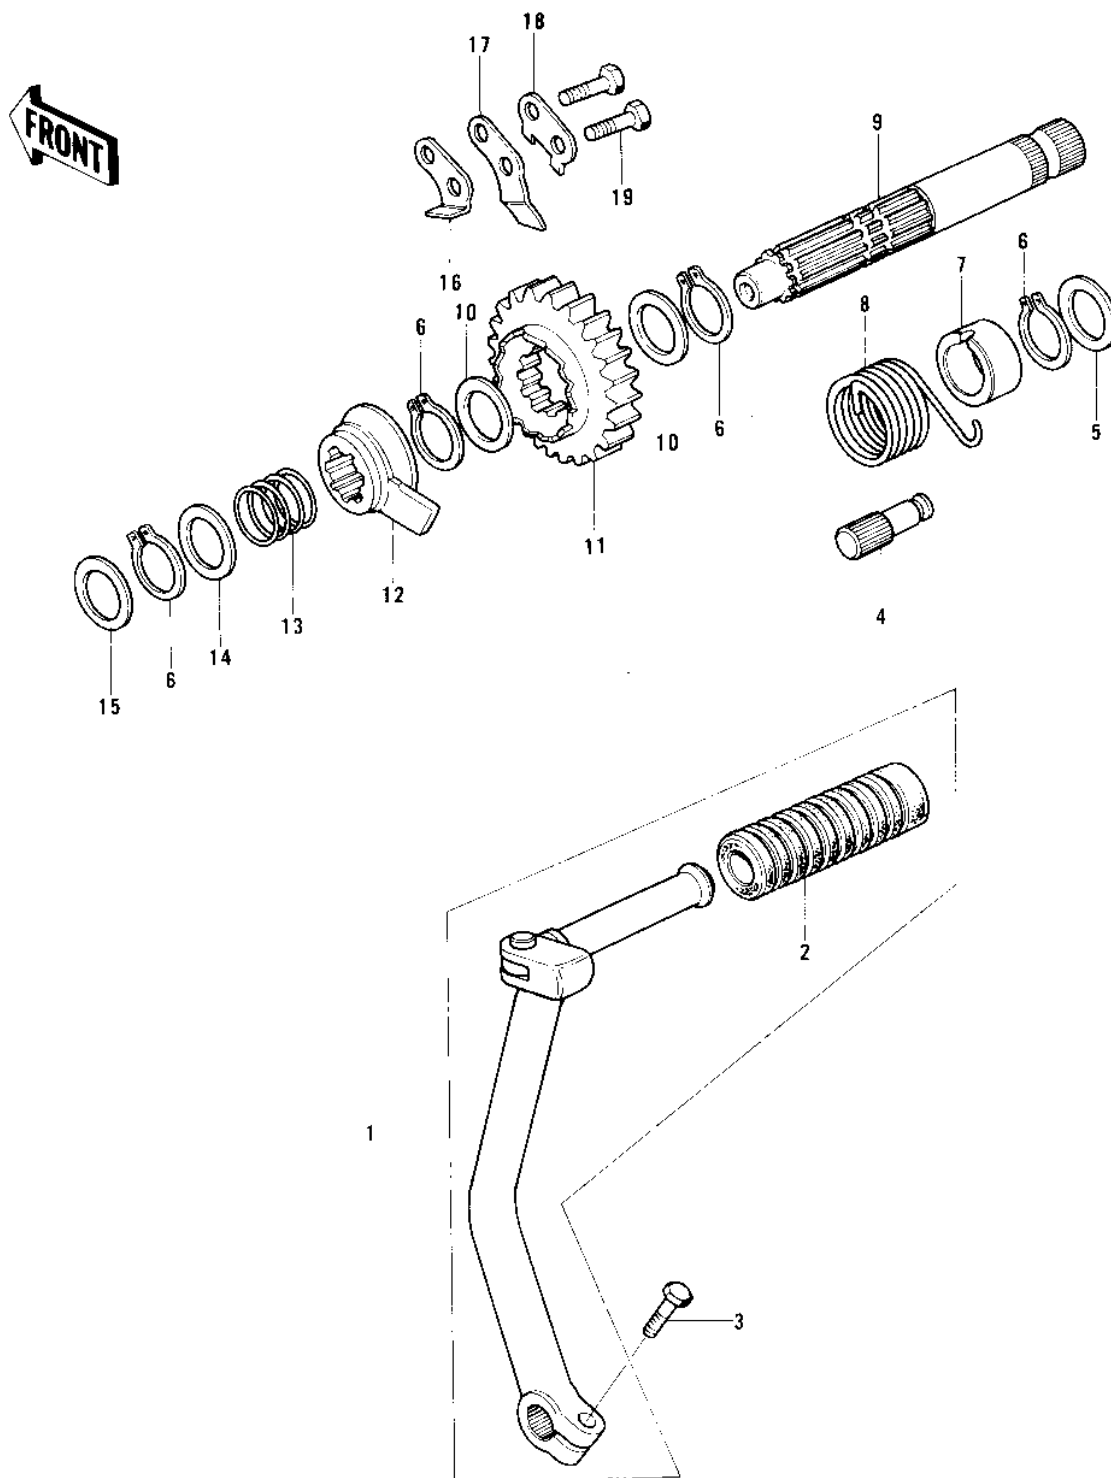

1974 KS125 PARTS DIAGRAM

KICKSTARTER MECHANISM ('74-'75)

1974 KS125 PARTS LIST

KICKSTARTER MECHANISM ('74-'75)

ITEM NAME	PART NUMBER	QUANTITY
PEDAL,KICKSTARTER (Ref # 1)	13064-019	1
RUBBER KICK PEDAL (Ref # 2)	13063-002	1
BOLT-SMALL-UPSET 8X25 (Ref # 3)	115G0825	1
PIN (Ref # 4)	92043-102	1
WASHER,PLAIN (Ref # 5)	92022-268	1
CIRCLIP 16MM (Ref # 6)	480J1600	1
GUIDE,KICKSPRING (Ref # 7)	13070-008	1
SPRING,KICKSTARTER (Ref # 8)	92082-005	1
SHAFT,KICKSTARTER (Ref # 9)	13066-1012	1
WASHER,PLAIN (Ref # 10)	92022-315	2
KICK GEAR&RATCHET ASY (Ref # 11)	13250-001	2
GEAR,KICKSTARTER (Ref # 11)	13068-032	1
RATCHET,KL250-D2 (Ref # 12)	13078-1052	1
SPRING,RATCHET (Ref # 13)	92081-122	1
WASHER-THRUST (Ref # 14)	92022-197	1
WASHER,PLAIN (Ref # 15)	92022-269	1
STOPPER,KICKSTARTER (Ref # 16)	32085-1061	1
GUIDE,KICKSTARTER (Ref # 17)	13206-010	1
WASHER,LOCK (Ref # 18)	92024-054	1
BOLT-UPSET (Ref # 19)	112G0618	1