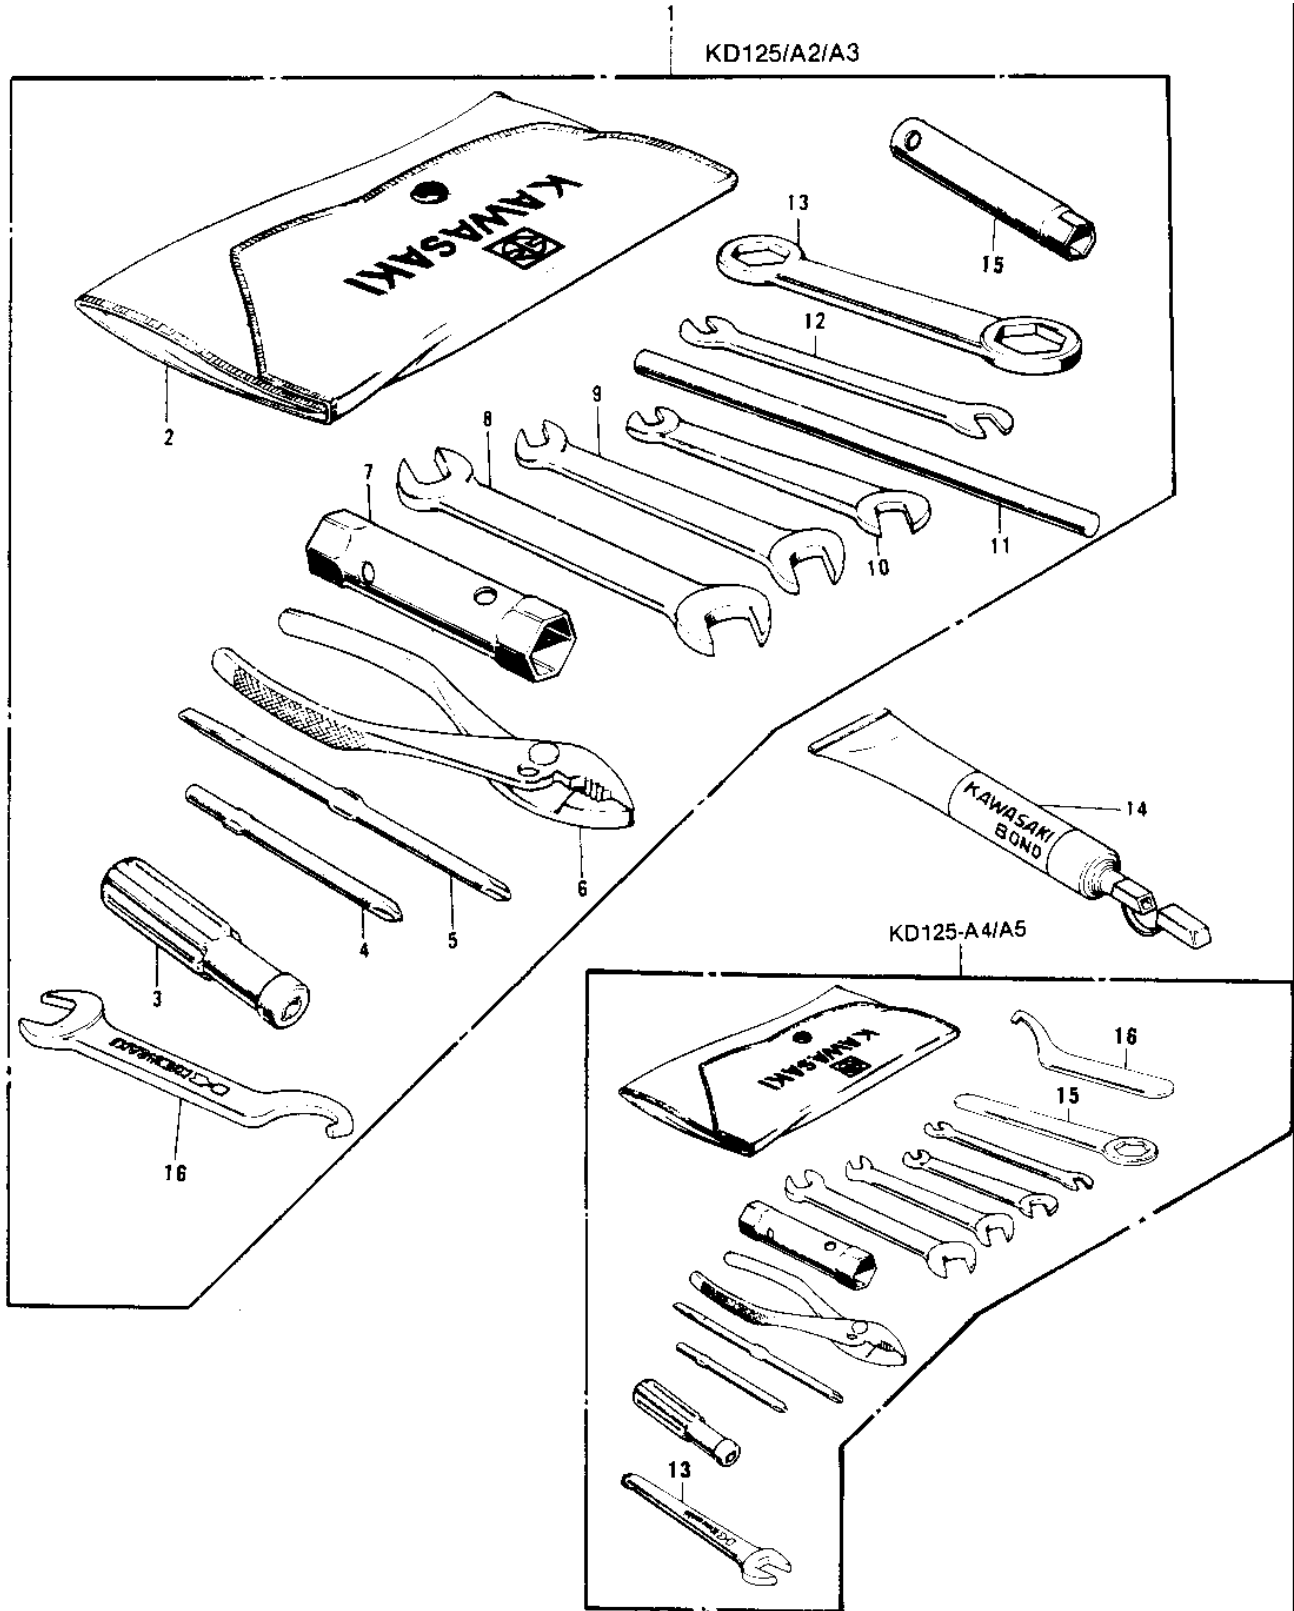

1976 KD125 PARTS DIAGRAM

OWNER TOOLS

1976 KD125 PARTS LIST

OWNER TOOLS

ITEM NAME	PART NUMBER	QUANTITY
56007-048 (Canada) (Ref # 1)	56007-041	1
56007-1001 (Canada) (Ref # 1)	56007-056	1
TOOL KIT (Canada) (Ref # 1)	56007-1001	1
BAG,TOOL (Ref # 2)	56008-008	1
92106-1001 (Canada) (Ref # 3)	92106-002	1
SCREW DRIVER #3 PHILIP (Ref # 4)	92107-005	1
TOOL-DRIVER (Ref # 5)	92107-1052	1
92112-003 (Canada) (Ref # 6)	92112-005	1
WRENCH,BOX,17X21 (Ref # 7)	92110-012	1
TOOL-WRENCH,OPEN END, (Ref # 8)	92110-1153	1
WRENCH,OPEN END,12X13 (Ref # 9)	92126-002	1
WRENCH,OPEN,8X10 (Ref # 10)	92126-001	1
BAR,SPARK PLUG WRENCH (Ref # 11)	92111-005	1
92111-005 (Canada) (Ref # 11)	92111-007	1
TIGHTENER,SPOKE (Ref # 12)	92108-011	1
92110-1022 (Canada) (Ref # 13)	92108-009	1
92110-1150 (Canada) (Ref # 13)	92110-1003	1
LIQUID GASKET (Ref # 14)	92104-002	1
WRENCH BOX 10MM (Ref # 15)	92110-007	1
WRENCH,OPEN END,19M/M (Ref # 15)	92110-1004	1
WRENCH,HOOK,19M/M (Ref # 16)	92126-013	1
92110-1035 (Canada) (Ref # 16)	92110-1006	1