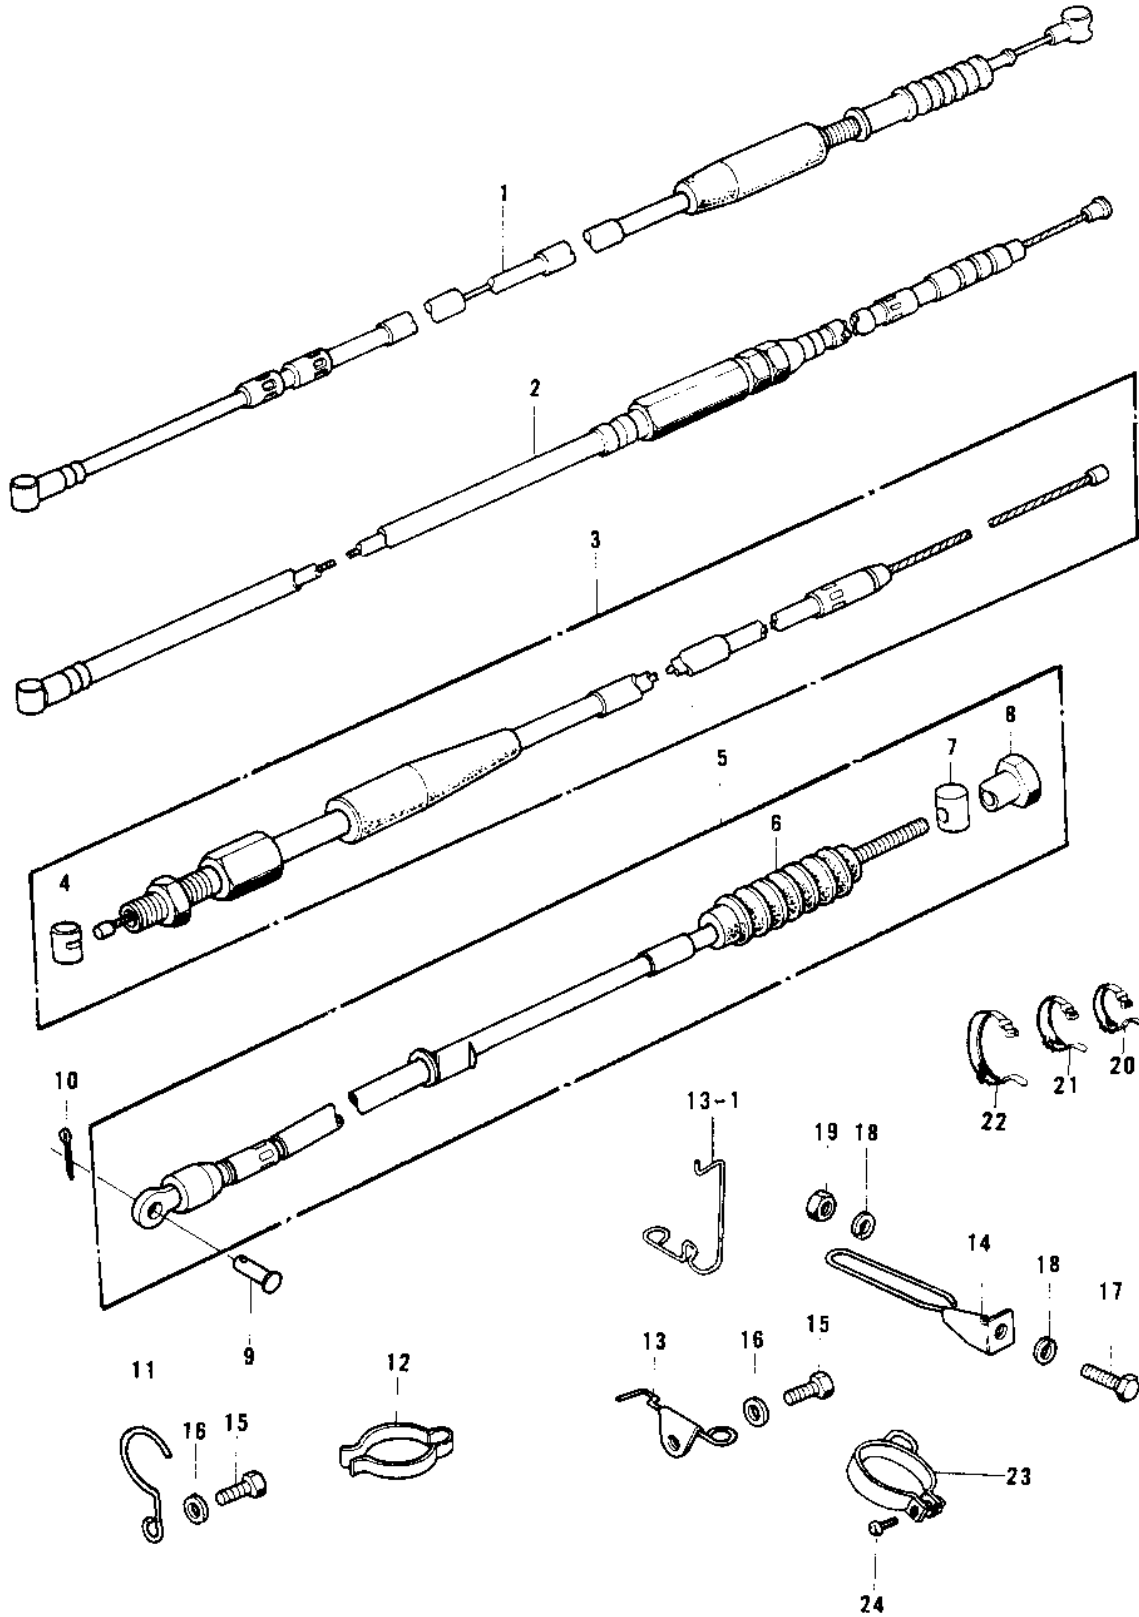

1976 KD125 PARTS DIAGRAM

CABLES

1976 KD125 PARTS LIST

CABLES

ITEM NAME	PART NUMBER	QUANTITY
CABLE,FRONT BRAKE (Ref # 1)	54005-079	1
CABLE,CLUTCH (Ref # 2)	54011-071	1
CABLE,CONTROL (Ref # 3)	54012-114	1
PIECE,THROTTLE CABLE (Ref # 4)	54013-001	1
CABLE,REAR BRAKE (Ref # 5)	54022-024	1
DUST COVER-BRKE CABLE (Ref # 6)	54009-007	1
PIN BRAKE ROD (Ref # 7)	92043-053	1
NUT-BRAKE CABLE ADJST (Ref # 8)	92015-041	1
PIN RR BRAKE CABLE (Ref # 9)	92043-107	1
PIN COTTER 2.0X15 (Ref # 10)	550D2015	1
CLAMP,CABLE (Ref # 11)	92037-092	1
CLAMP,CABLE (Ref # 12)	92037-093	1
CLAMP,CABLE (Ref # 13)	92037-176	2
GUIDE,CABLE (Ref # 14)	54030-011	1
BOLT,6X10 (Ref # 15)	112G0610	1
BOLT-UPSET,6X12 (Ref # 15)	112G0612	2
WASHER 6.5X20X1.6T (Ref # 16)	92022-125	1
WASHER PLAIN 6MM (Ref # 16)	411B0600	1
WASHER SPRING 6MM (Ref # 18)	461F0600	1
NUT 6MM (Ref # 19)	311B0600	1
BAND,SHORT (Ref # 20)	92072-030	2
BAND,WIRING HARNESS (Ref # 21)	92072-056	2
BAND,LONG (Ref # 22)	92072-032	1
CLAMP,FRONT BRK CABLE (Ref # 23)	92037-197	1
SCREW PAN HEAD 6X20 (Ref # 24)	220B0620	1