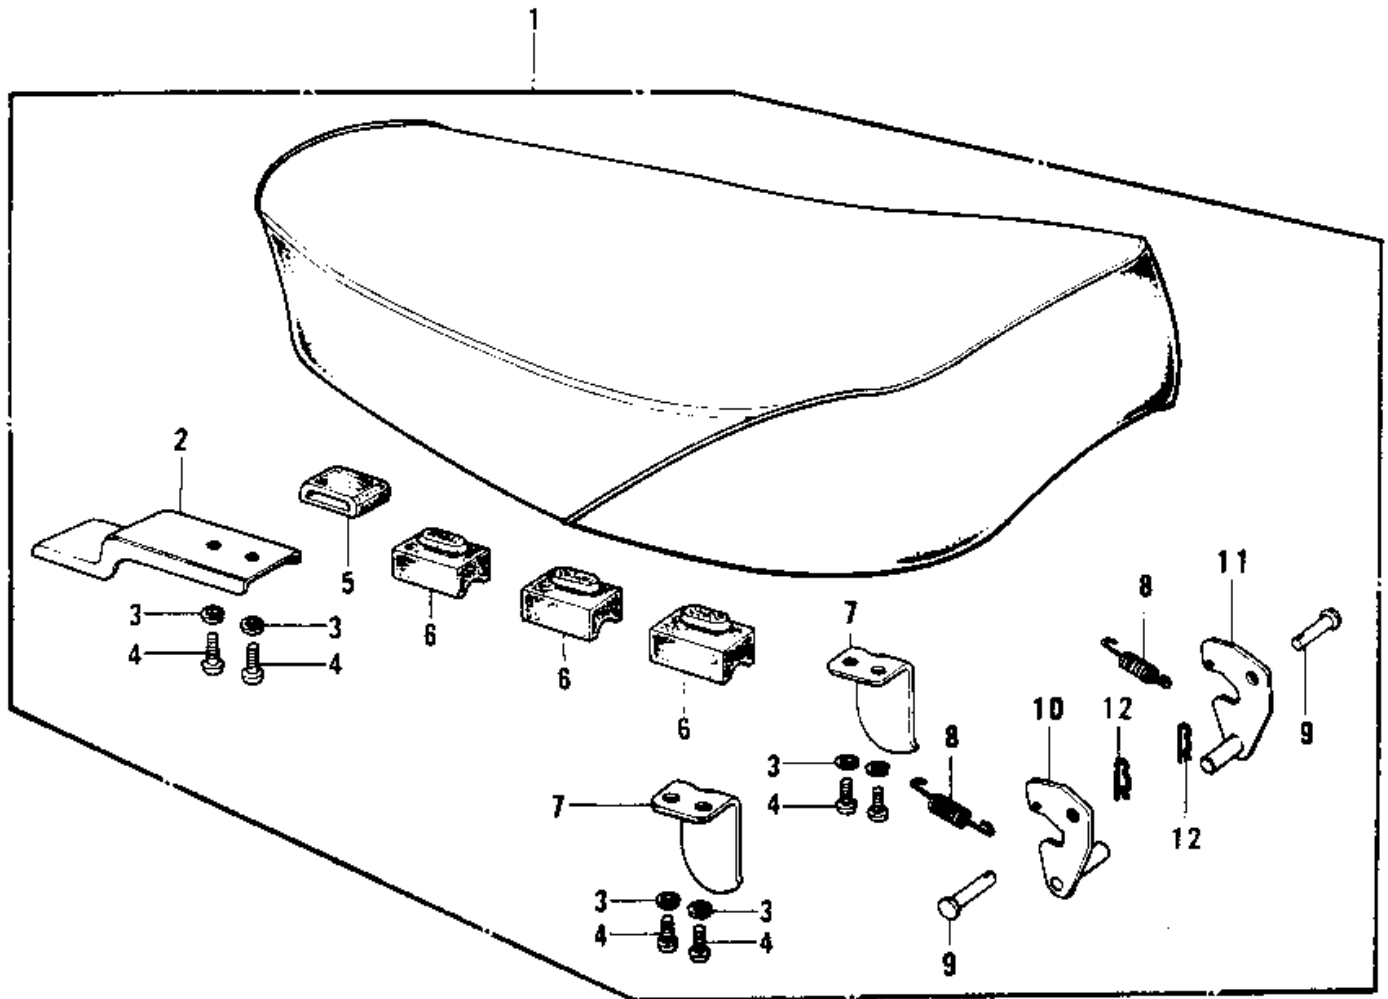

1976 KD125 PARTS DIAGRAM

SEAT

1976 KD125 PARTS LIST

SEAT

ITEM NAME	PART NUMBER	QUANTITY
SEAT ASSY (Ref # 1)	53002-067	1
SEAT-ASSY,DUAL (Ref # 1)	53001-1036	2
BRACKET,DUAL SEAT (Ref # 2)	53032-005	1
WASHER SPRING 6MM (Ref # 3)	461F0600	1
SCREW PAN HEAD 6X14 (Ref # 4)	220B0614	1
DAMPER RUBBER,SEAT (Ref # 5)	92075-219	1
DAMPER RUBBER,SEAT (Ref # 6)	92075-216	1
STOPPER,SEAT (Ref # 7)	53059-001	1
SPRING,HOOK (Ref # 8)	53012-013	1
PIN DUAL SEAT PIVOT (Ref # 9)	53011-001	1
HOOK,SEAT,L.H (Ref # 10)	53008-028	1
HOOK,SEAT,R.H (Ref # 11)	53008-029	1
COTTER PIN (Ref # 12)	92041-003	1