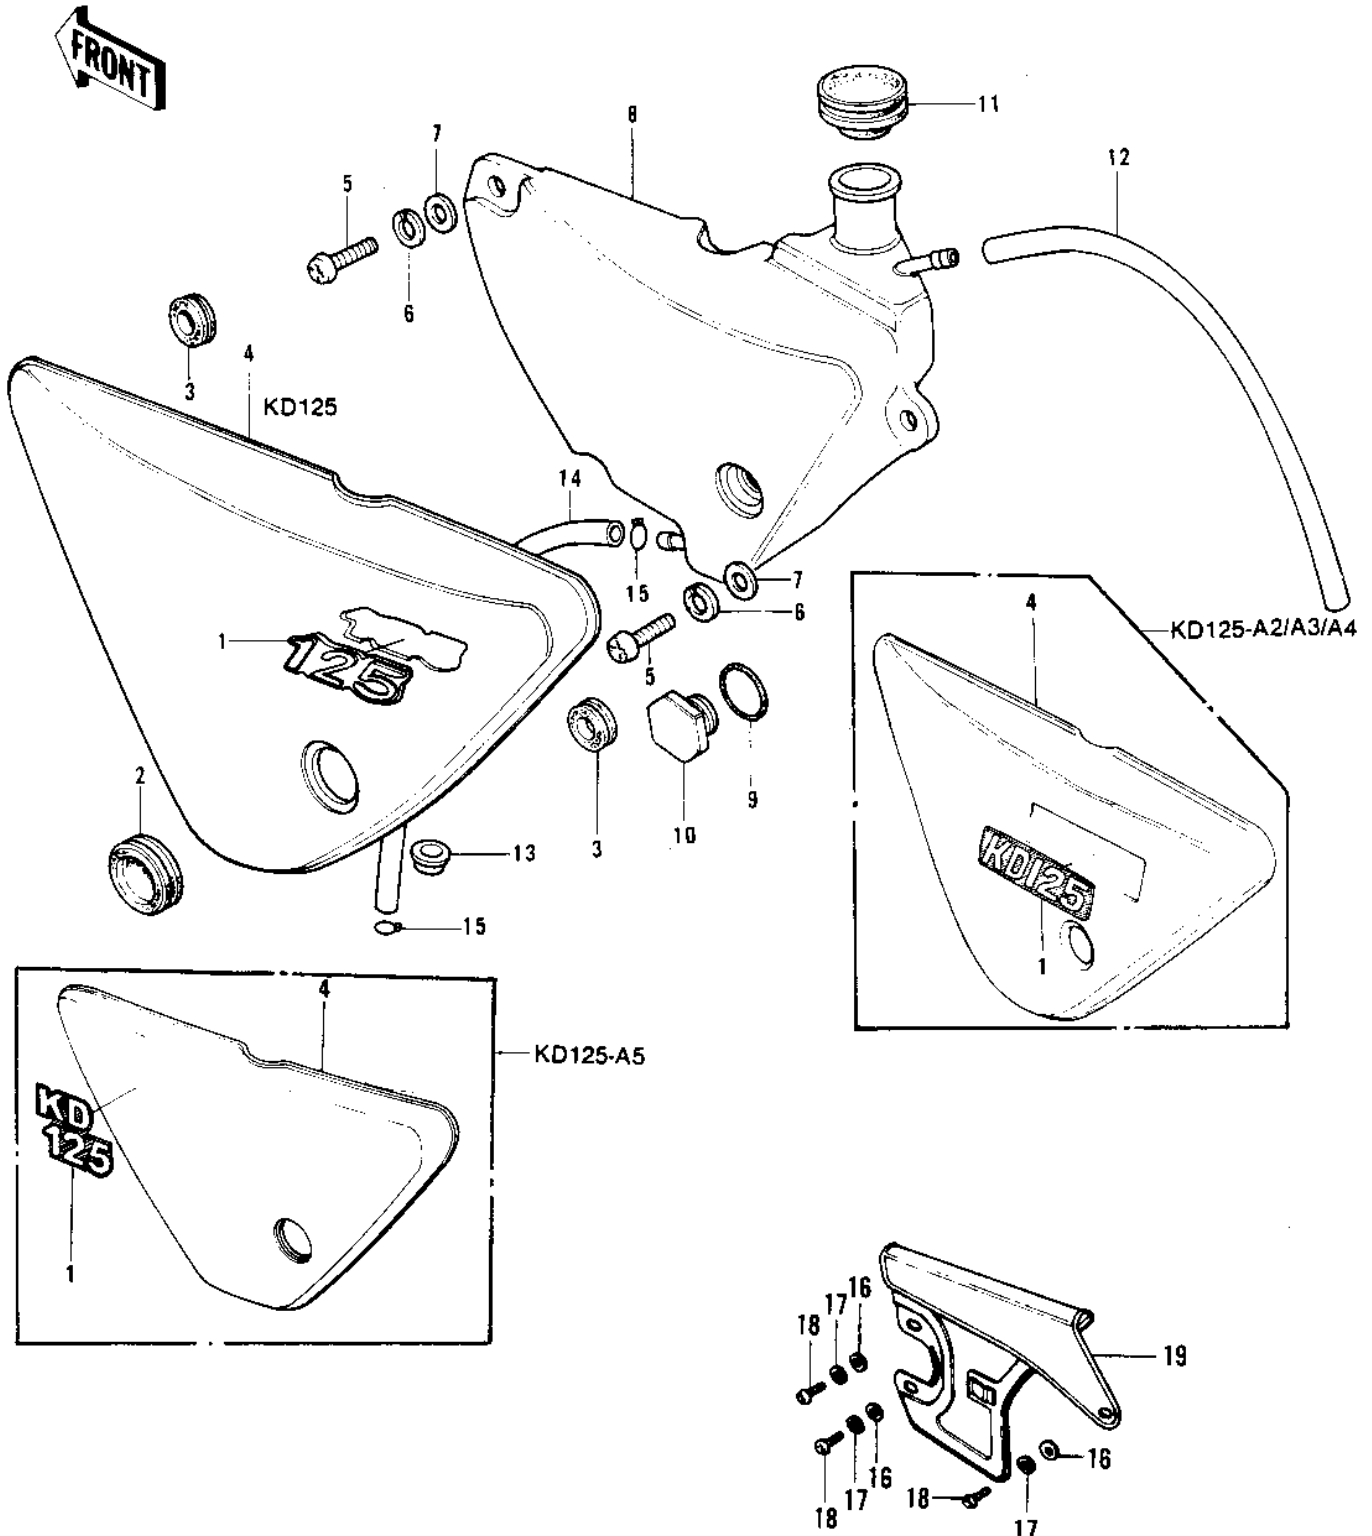

## 1976 KD125 PARTS DIAGRAM

SIDE COVER/OIL TANK/CHAIN COVER

## 1976 KD125 PARTS LIST

SIDE COVER/OIL TANK/CHAIN COVER

ITEM NAME	PART NUMBER	QUANTITY
EMBLEM-SIDE COVER (Ref # 1)	56018-199	1
EMBLEM,SIDE COVER (Ref # 1)	56018-219	1
MARK,SIDE COVER (Ref # 1)	56018-1050	1
GROMMET,L.H SIDE COV (Ref # 2)	92071-080	1
GROMMET-SIDE COVER (Ref # 3)	92071-058	1
COVER,L.H SIDE,C.LIME (Ref # 4)	36001-044-1M	1
COVER,L.H SIDE,F.BLK (Ref # 4)	36001-049-21	1
COVER,L.H,SIDE BLACK (Ref # 4)	36001-1051-21	1
SCREW PAN HEAD 6X14 (Ref # 5)	220B0614	2
WASHER SPRING 6MM (Ref # 6)	461F0600	2
WASHER 6.5X20X1.6T (Ref # 7)	92022-125	1
TANK,OIL (Ref # 8)	52001-041	1
"O" RING,20MM (Ref # 9)	92055-051	1
GUAGE-OIL LEVEL (Ref # 10)	52015-002	1
CAP-OIL TANK (Ref # 11)	51049-1004	2
TUBE-VINYL,5X600 (Ref # 12)	700Q05600	1
TUBE,VINYL,5X310 (Ref # 12)	700Q05310	1
GROMMET,OIL PIPE (Ref # 13)	92071-085	1
PIPE,OIL (Ref # 14)	92059-106	1
CLAMP FUEL PIPE (Ref # 15)	92037-010	1
WASHER PLAIN (Ref # 16)	92022-024	1
CASE-CHAIN,FR BLACK (Ref # 19)	36014-051-21	1