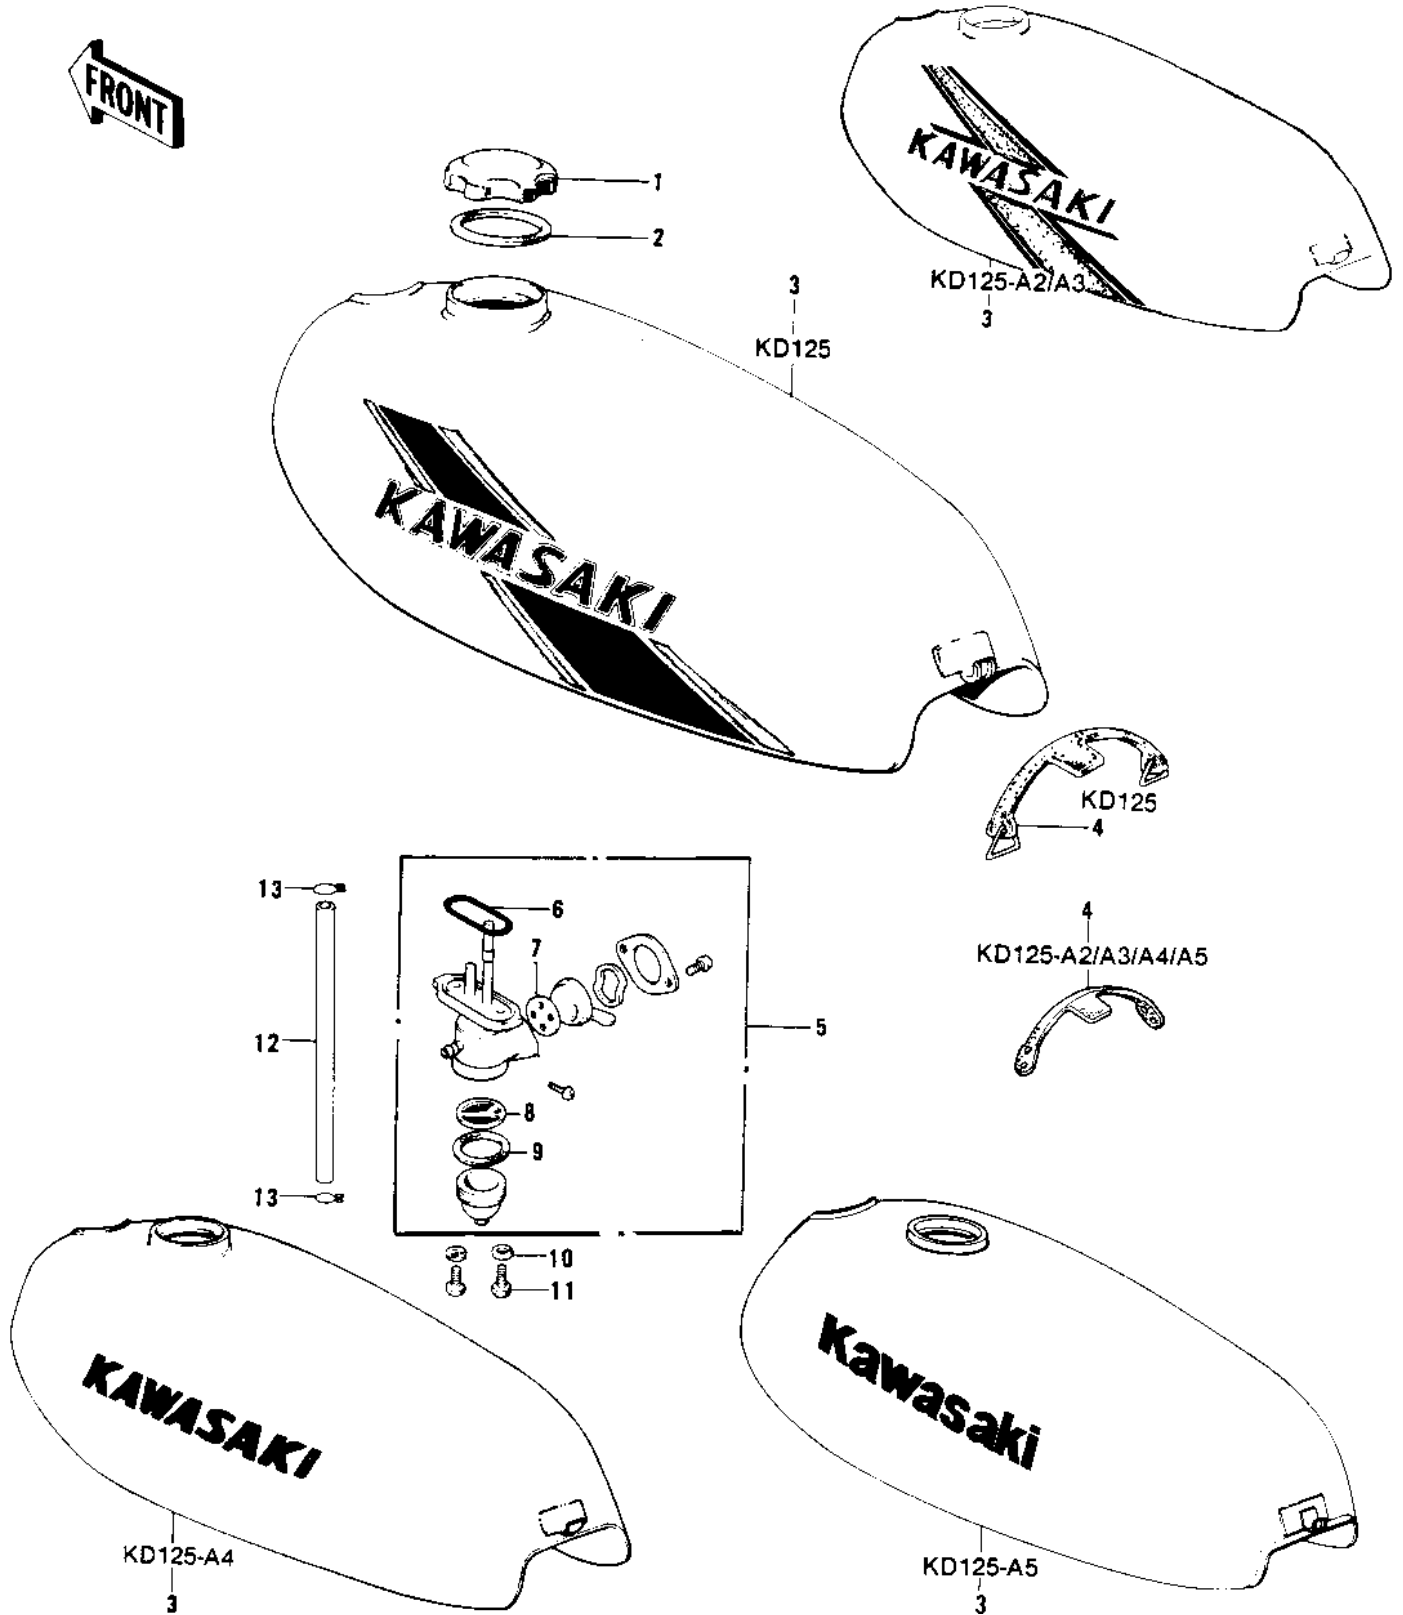

1976 KD125 PARTS DIAGRAM

FUEL TANK

1976 KD125 PARTS LIST

FUEL TANK

ITEM NAME	PART NUMBER	QUANTITY
CAP,FUEL TANK (Ref # 1)	51048-1013	2
GASKET,FUEL TANK CAP (Ref # 2)	51059-011	1
TANK-FUEL,SILVER (Ref # 3)	51001-101-4E	2
TANK-FUEL,QUICK SILVR (Ref # 3)	51001-120-4E	1
TANK-FUEL,LIME GREEN (Ref # 3)	51001-101-7F	1
TANK-FUEL,TANGERINE (Ref # 3)	51001-101-B2	1
BAND,FUEL TANK (Ref # 4)	92072-049	1
BAND,FUEL TANK (Ref # 4)	92072-075	1
TAP ASSY,FUEL (Ref # 5)	51023-1001	4
"O" RING (Ref # 6)	51039-003	1
GASKET-FUEL COCK LEV (Ref # 7)	92065-094	1
STRAINER,FUEL (Ref # 8)	51038-008	1
GASKET FUEL COCK CUP (Ref # 9)	51037-011	1
WASHER-PLAIN (Ref # 10)	92022-183	1
BOLT-HEX HEAD,6X16 (Ref # 11)	92001-114	1
PIPE OIL TANK (Ref # 12)	92059-002	1
PIPE,FUEL (Ref # 12)	92059-093	1
CLAMP FUEL PIPE (Ref # 13)	92037-010	1