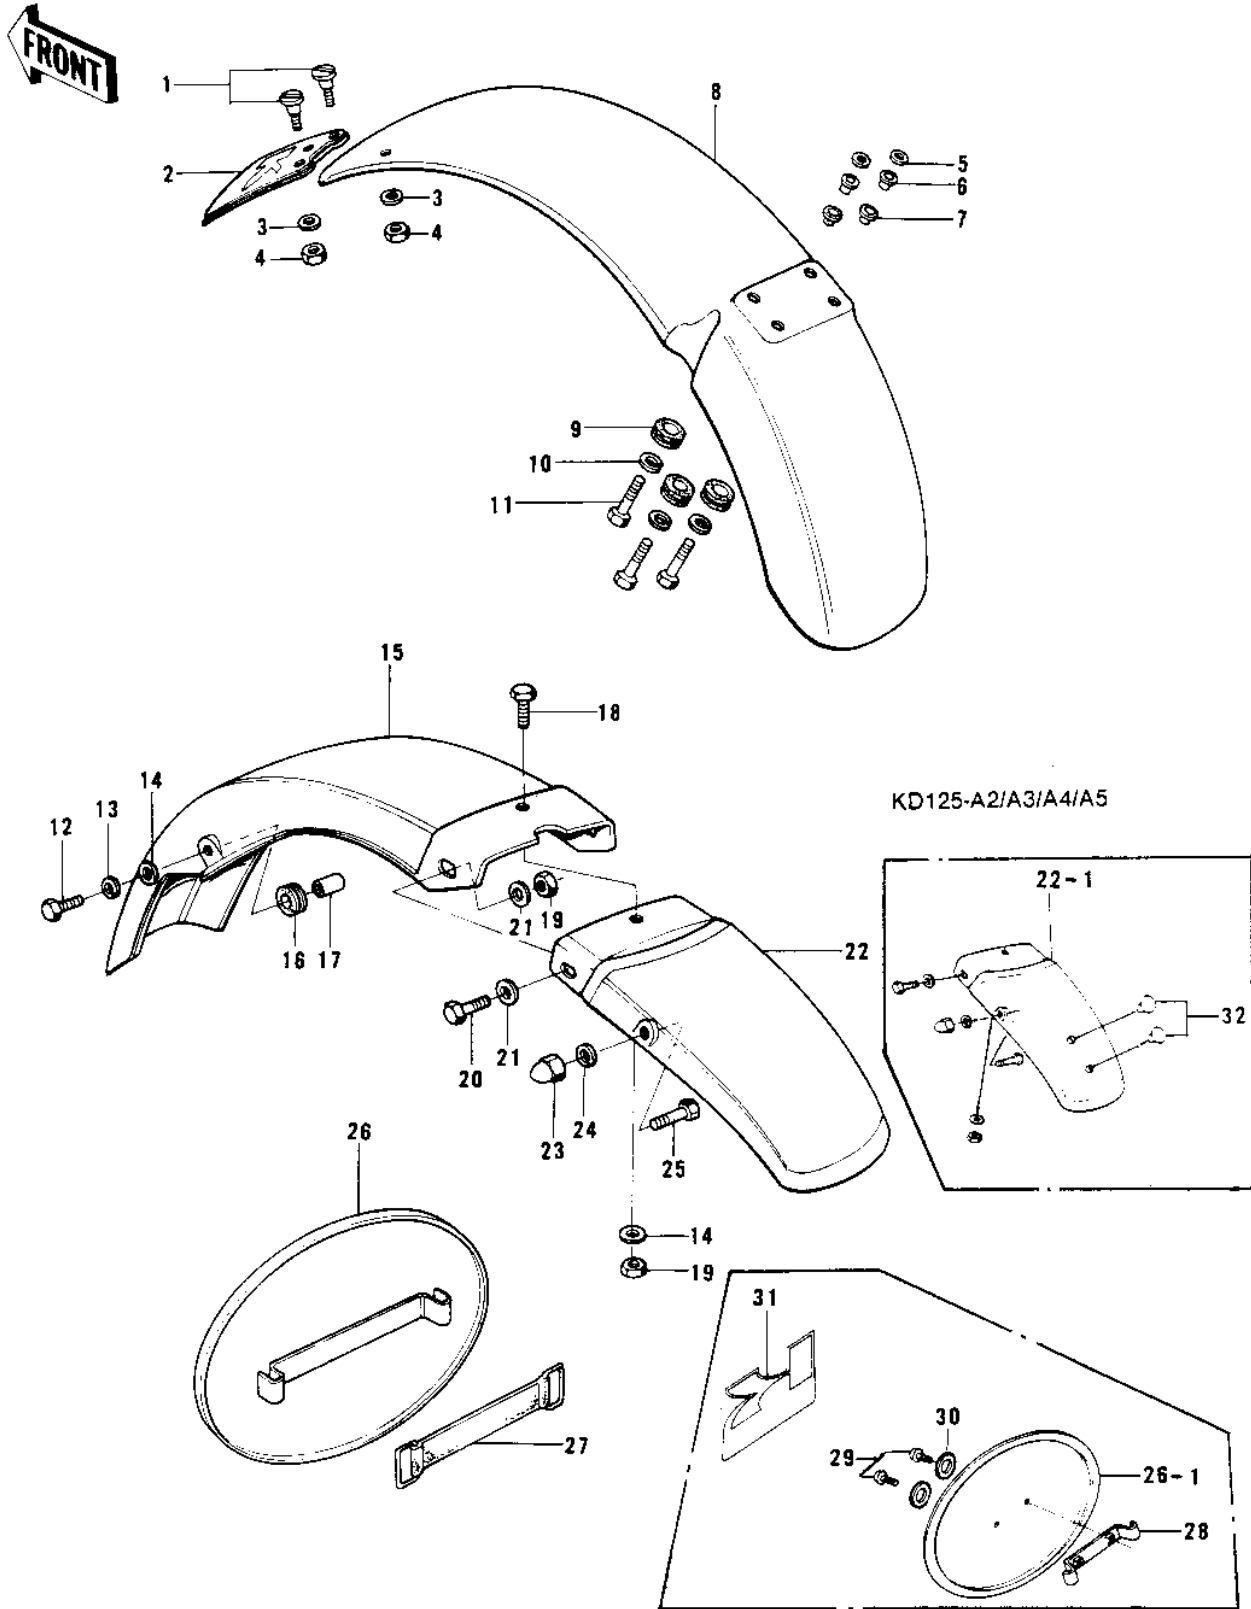

1976 KD125 PARTS DIAGRAM

FENDERS/NUMBER PLATE

1976 KD125 PARTS LIST

FENDERS/NUMBER PLATE

ITEM NAME	PART NUMBER	QUANTITY
BOLT,5X12 (Ref # 1)	92001-134	1
FLAP,FRONT FENDER (Ref # 2)	35019-007	1
WASHER PLAIN 5MM (Ref # 3)	410B0500	1
NUT,5MM (Ref # 4)	311B0500	1
WASHER,PLAIN,7MM (Ref # 5)	92022-228	1
COLLAR (Ref # 6)	92027-194	1
DAMPER RUBBER (Ref # 7)	92075-103	1
FENDER-FR,SILVER (Ref # 8)	35004-086-1W	1
FENDER-FR,F.BLACK (Ref # 8)	35004-086-21	1
FENDER-FR,WHITE (Ref # 8)	35004-1001-6V	1
FENDER-FR,TANGERINE (Ref # 8)	35004-1001-6M	1
DAMPER RUBBER,RR FEND (Ref # 9)	92075-121	1
WASHER SPRING 6MM (Ref # 10)	461F0600	2
BOLT-UPSET (Ref # 11)	112G0625	1
BOLT-UPSET,6X16 (Ref # 12)	112G0616	1
WASHER 6.5X20X1.6T (Ref # 14)	92022-125	2
FENDER-RR (Ref # 15)	35022-100	1
DAMPER RUBBER (Ref # 16)	92075-105	1
COLLAR (Ref # 17)	92027-103	1
BOLT-UPSET (Ref # 18)	112G0614	1
NUT,LOCK 6MM (Ref # 19)	92017-014	1
BOLT, 6 X 18 (Ref # 20)	110B0618	1
WASHER PLAIN 6MM (Ref # 21)	411B0600	1
FENDER,REAR,M. SILVER (Ref # 22)	35022-120-1W	1
FENDER-RR,F.BLACK (Ref # 22-1)	35022-120-21	1
FENDER-RR,WHITE (Ref # 22-1)	35022-120-A7	1
FENDER-RR,TANGERINE (Ref # 22-1)	35022-120-B2	1
NUT FUEL TANK FRONT (Ref # 23)	92020-007	1
WASHER SPRING 8MM (Ref # 24)	461F0800	1

1976 KD125 PARTS LIST

FENDERS/NUMBER PLATE

ITEM NAME	PART NUMBER	QUANTITY
BOLT-SMALL-UPSET,8X18 (Ref # 25)	115G0818	1
PLATE,FRONT NUMBER (Ref # 26)	58029-025	1
PLATE,FRONT NUMBER (Ref # 26-1)	58029-026	1
BAND BATTERY (Ref # 27)	92072-006	1
BRACKET,NUMBER PLATE (Ref # 28)	58030-008	1
SCREW,6X10 (Ref # 29)	92009-1286	1
EMBLEM,NUMBER PLATE (Ref # 31)	56018-236	1
PLUG REAR FENDER RUBB (Ref # 32)	92074-006	1