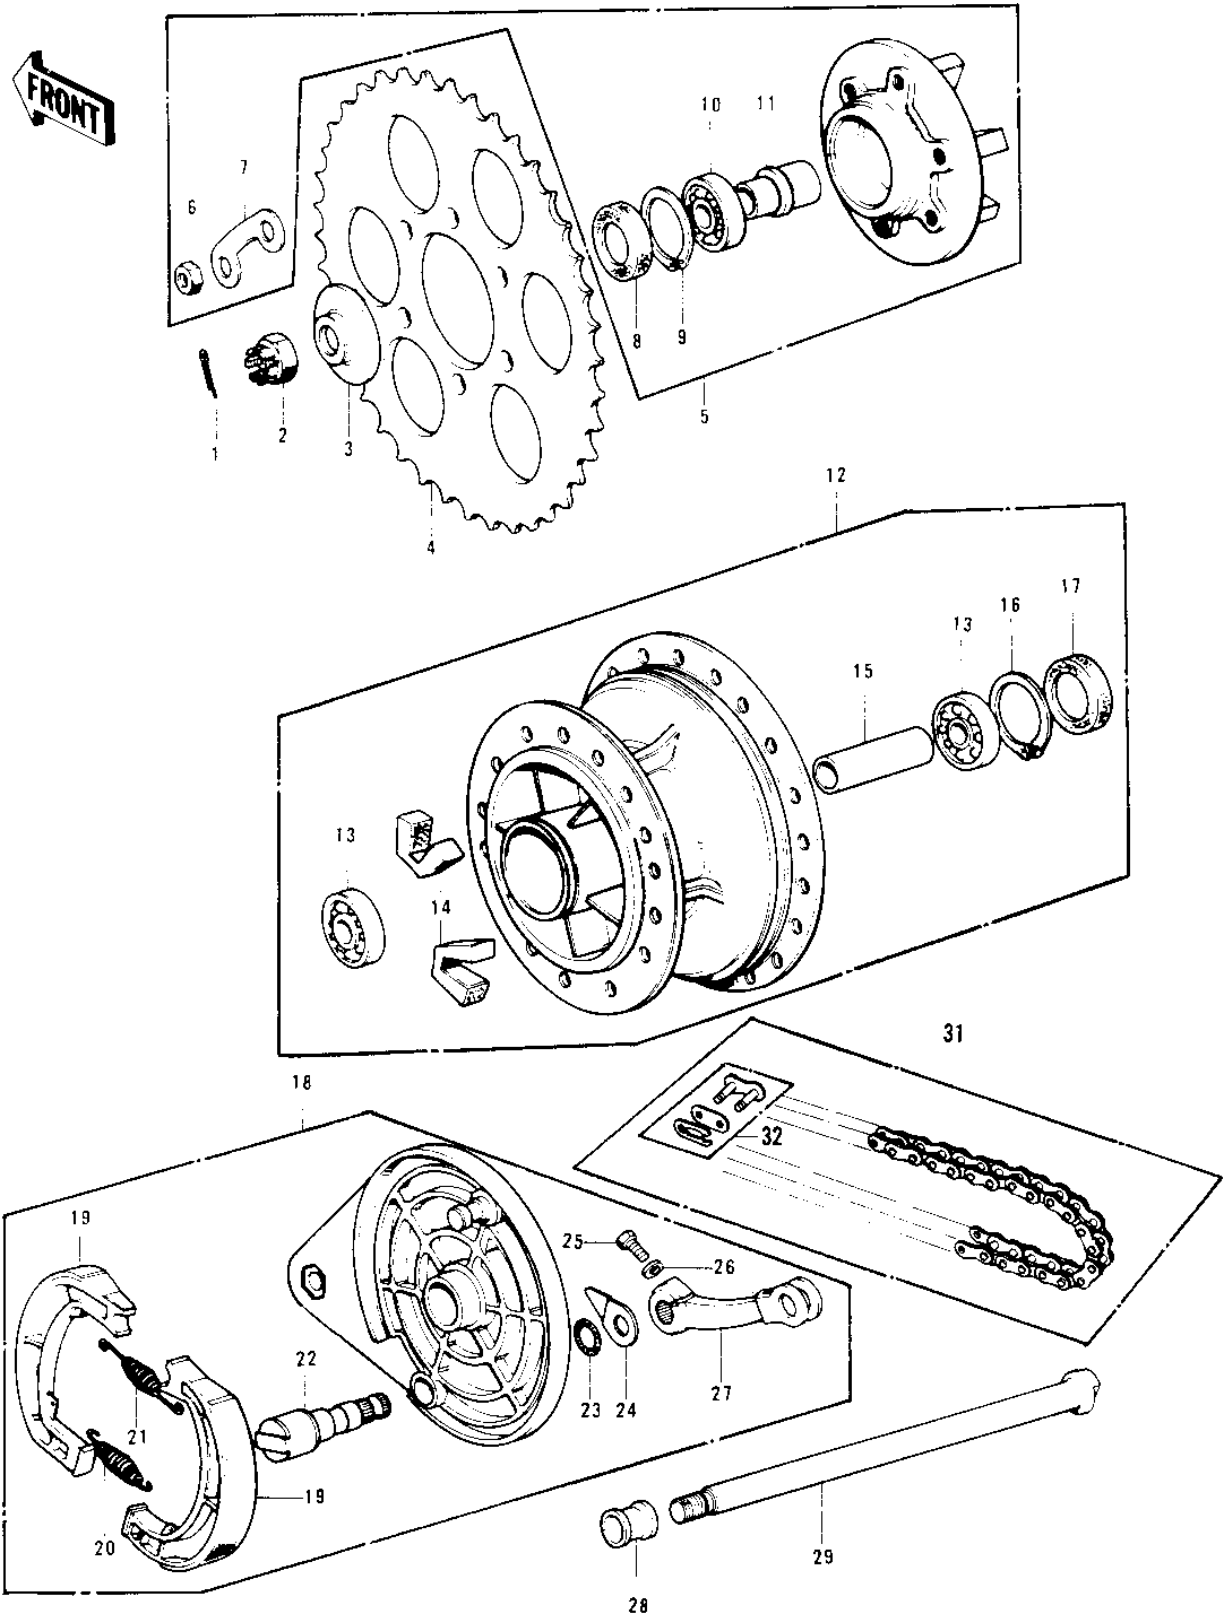

1976 KD125 PARTS DIAGRAM

REAR HUB/BRAKE/CHAIN

1976 KD125 PARTS LIST

REAR HUB/BRAKE/CHAIN

ITEM NAME	PART NUMBER	QUANTITY
PIN-COTTER,4.0X35 (Ref # 1)	550D4035	1
NUT CASTLE 14MM (Ref # 2)	92103-006	1
COLLAR,REAR AXLE,L.H (Ref # 3)	42032-048	1
REAR SPROCKET.50T (Ref # 4)	42041-146	1
REAR SPROCKET 47T (Ref # 4)	42041-136	1
REAR SPROCKET,56T (Ref # 4)	42041-149	1
REAR SPROCKET,54T (Ref # 4)	42041-147	1
REAR SPROCKET,58T (Ref # 4)	42041-148	1
COUPLING ASSY,RR HUB (Ref # 5)	42008-031	2
NUT,8MM (Ref # 6)	311B0800	1
WASHER,SPROCKET LOCK (Ref # 7)	92088-019	1
OIL SEAL,RR HUB BRNG (Ref # 8)	92050-060	1
CIRCLIP,42MM (Ref # 9)	92033-1041	1
BEARING BALL #6004 (Ref # 10)	601B6004	1
SLEEVE,RR HUB COUPLNG (Ref # 11)	42036-018	1
DRUM ASY,RR BRK,BUFF (Ref # 12)	42005-046-80	1
BEARING BALL #6202 (Ref # 13)	601B6202	1
DAMPER,REAR HUB SHOCK (Ref # 14)	42014-023	1
SPACER,RR HUB BEARING (Ref # 15)	42010-029	1
CIRCLIP,35MM (Ref # 16)	481J3500	1
OIL SEAL,TCY22358 (Ref # 17)	654A223508	1
PANEL ASY,RR BK,BUFF (Ref # 18)	42006-044-80	1
PANEL-ASY,RR BRK,BUFF (Ref # 18)	42006-072-80	1
SHOE,BRAKE (Ref # 19)	42019-010	1
SPRING,BRAKE SHOE (Ref # 20)	92081-1550	1
SPRING,BRAKE SHOE (Ref # 21)	92081-1766	1
CAM SHAFT,REAR BRAKE (Ref # 22)	42026-025	1
"O" RING,11MM (Ref # 23)	92055-004	1
INDICATOR,FR BRK PNL (Ref # 24)	41085-002	1

1976 KD125 PARTS LIST

REAR HUB/BRAKE/CHAIN

ITEM NAME	PART NUMBER	QUANTITY
BOLT 6X22 (Ref # 25)	112B0622	1
WASHER PLAIN 6MM (Ref # 26)	410B0600	1
LEVER,REAR BRAKE CAM (Ref # 27)	42029-030	1
COLLAR,REAR AXLE,R.H (Ref # 28)	42032-047	1
AXLE,REAR (Ref # 29)	42031-046	1
STUD,8X17 (Ref # 30)	92004-1015	1
DR CHAIN 428X118H (Ref # 31)	92057-030	1
JOINT-CHAIN (Ref # 32)	92058-1015	1