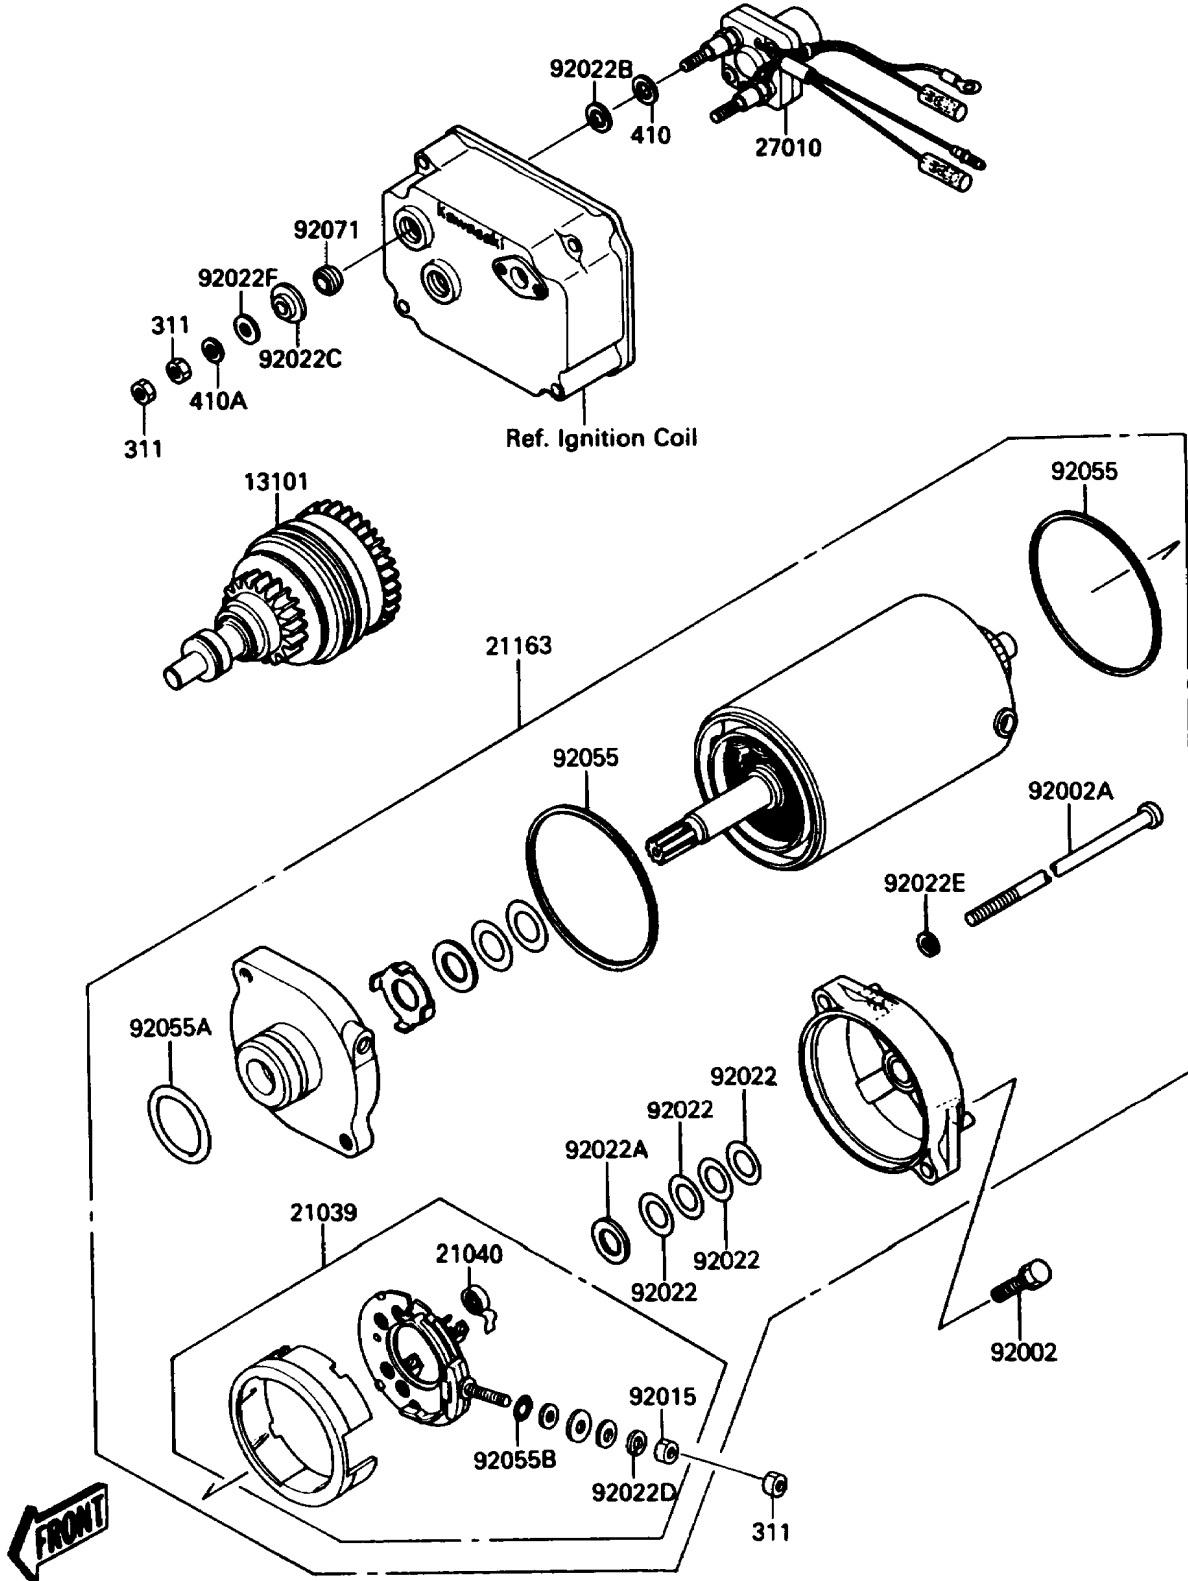

1988 JET SKI® 650 SX PARTS DIAGRAM

Starter Motor

E1840-0088

1988 JET SKI® 650 SX PARTS LIST

Starter Motor

ITEM NAME	PART NUMBER	QUANTITY
GEAR-ASSY (Ref # 13101)	13101-3701	1
BRUSH,CARBON (Ref # 21039)	21039-3702	1
SPRING-BRUSH (Ref # 21040)	21040-1003	1
STARTER-ELECTRIC (Ref # 21163)	21163-3702	1
SWITCH,STARTER RELAY (Ref # 27010)	27010-3705	1
BOLT,6X25 (Ref # 92002)	92002-3714	1
BOLT (Ref # 92002A)	92002-3744	1
NUT,6MM (Ref # 92015)	92015-3710	1
WASHER,9.1X18X0.2 (Ref # 92022)	21025-011	1
WASHER,9.1X18X0.8 (Ref # 92022A)	92022-1132	1
WASHER (Ref # 92022B)	92022-3035	1
WASHER (Ref # 92022C)	92022-3036	1
WASHER,6MM (Ref # 92022D)	92022-3711	1
WASHER,SPRING,5MM (Ref # 92022E)	92022-3712	1
WASHER (Ref # 92022F)	92022-553	1
RING-O,64MM (Ref # 92055)	92055-1086	1
RING-O (Ref # 92055A)	92055-1276	1
RING-O,4.5X2.0 (Ref # 92055B)	92055-1370	1
GROMMET (Ref # 92071)	92071-3004	1
NUT-HEX,6MM (Ref # 311)	311R0600	1
WASHER-PLAIN-SMALL,10MM (Ref # 410)	410B1000	1
WASHER-PLAIN-SMALL,6MM (Ref # 410A)	410S0600	1