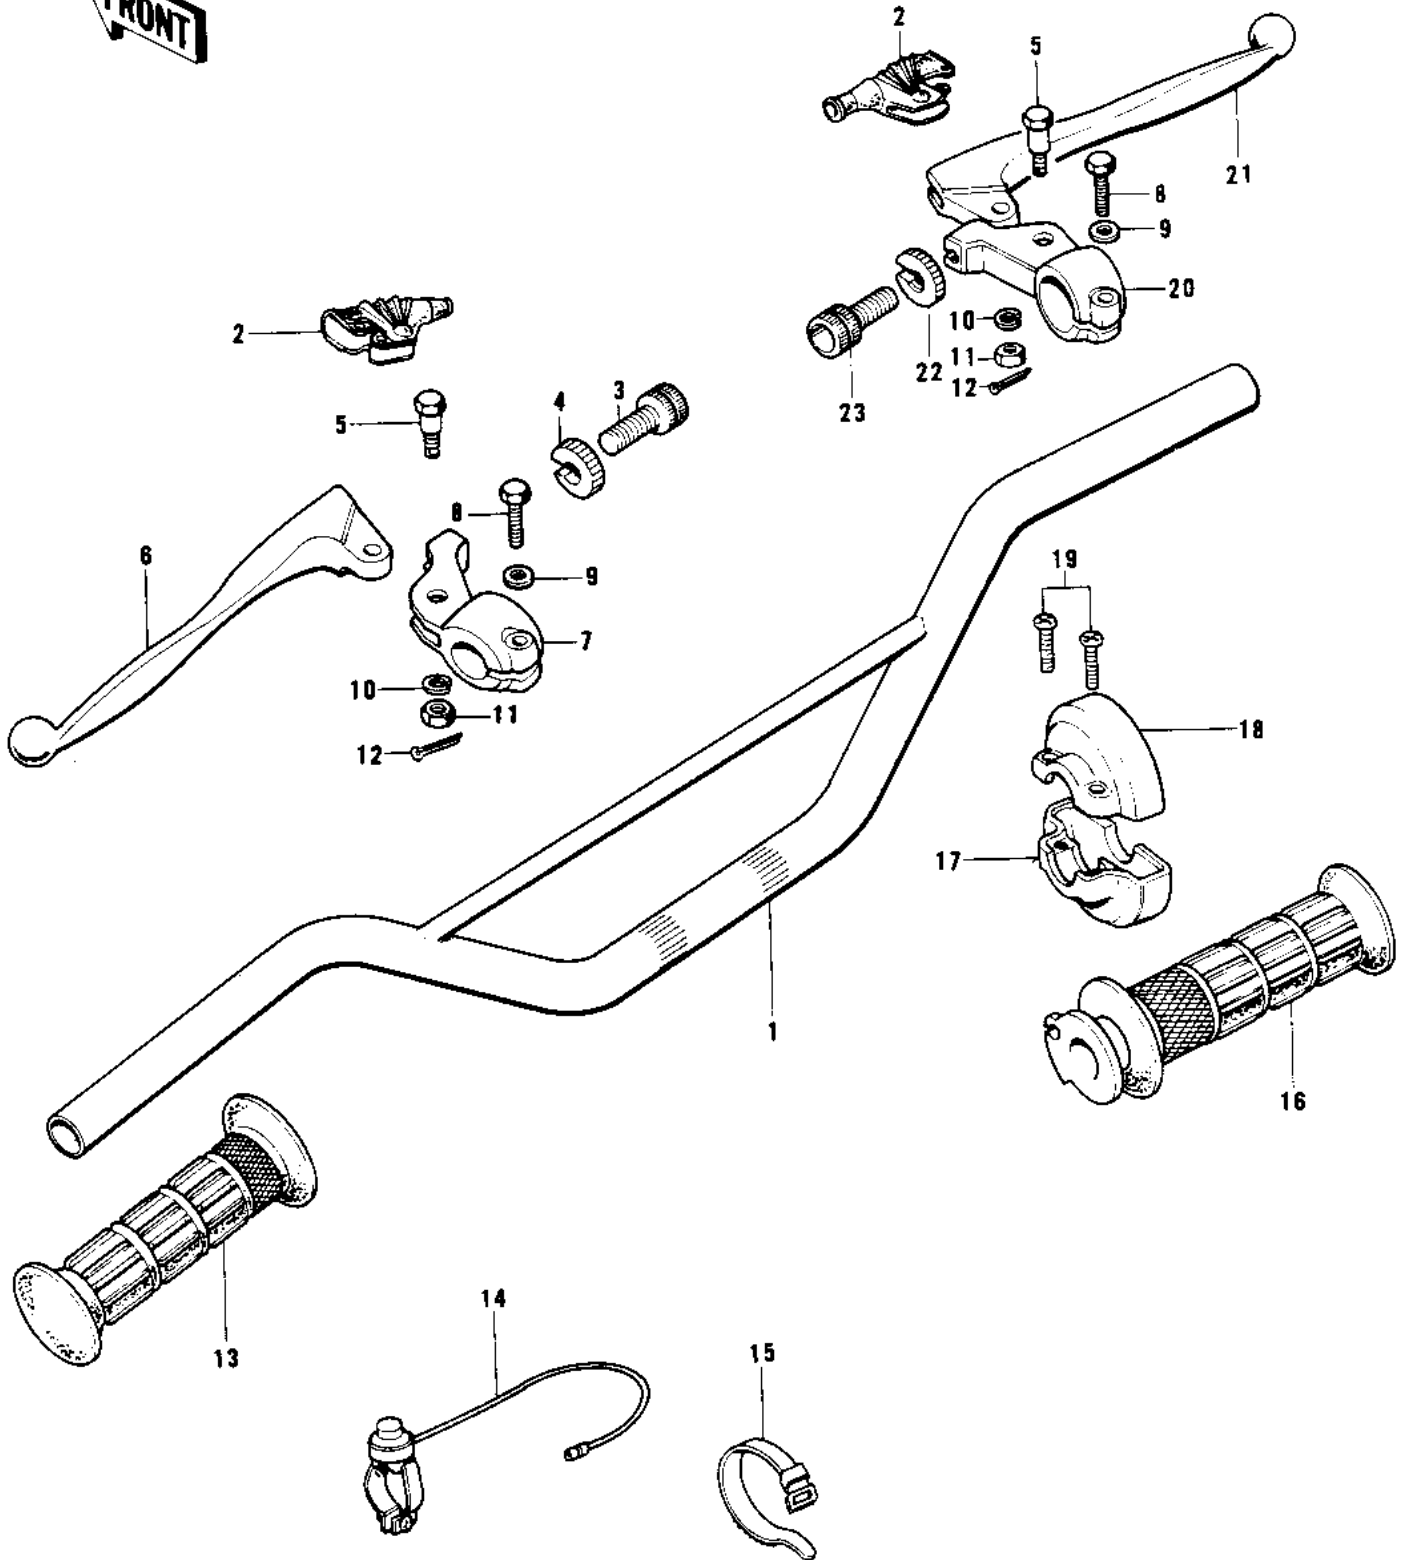

## 1976 KD125 PARTS DIAGRAM

HANDLEBAR

## 1976 KD125 PARTS LIST

### HANDLEBAR

ITEM NAME	PART NUMBER	QUANTITY
HANDLEBAR (Ref # 1)	46004-028	1
BOOTS,LEVER HOLDER (Ref # 2)	49006-1017	1
SCREW,CABLE ADJUST (Ref # 3)	46055-009	1
NUT-LOCK (Ref # 4)	46056-005	1
BOLT,HEX HEAD,6MM (Ref # 5)	92001-140	1
LEVER, CLUTCH (Ref # 6)	46092-021	1
HOLDER,CLUTCH LEVER (Ref # 7)	46094-014	1
BOLT, HEX HEAD 6X22 (Ref # 8)	110N0622	1
WASHER PLAIN 6MM (Ref # 9)	411B0600	1
WASHER SPRING 6MM (Ref # 10)	461F0600	1
NUT CASTLE (Ref # 11)	320B0600	1
PIN COTTER 1.6X15 (Ref # 12)	550D1615	1
RUBBER,L.H GRIP (Ref # 13)	46075-025	1
SWITCH,ASSY,ENG STOP (Ref # 14)	27010-1018	1
BAND,SHORT (Ref # 15)	92072-030	1
GRIP ASSY,THROTTLE (Ref # 16)	46019-033	1
CASE,R.H LOWER (Ref # 17)	46023-018	1
CASE,R.H UPPER (Ref # 18)	46041-022	1
SCREW PAN HEAD 5X20 (Ref # 19)	220E0520	1
HOLDER,FR BRAKE LEVER (Ref # 20)	46060-010	1
FRONT BRAKE LEVER (Ref # 21)	46058-018	1
NUT,CABLE ADJUST LOCK (Ref # 22)	46056-006	1
SCREW,CABLE ADJUST (Ref # 23)	46055-010	1