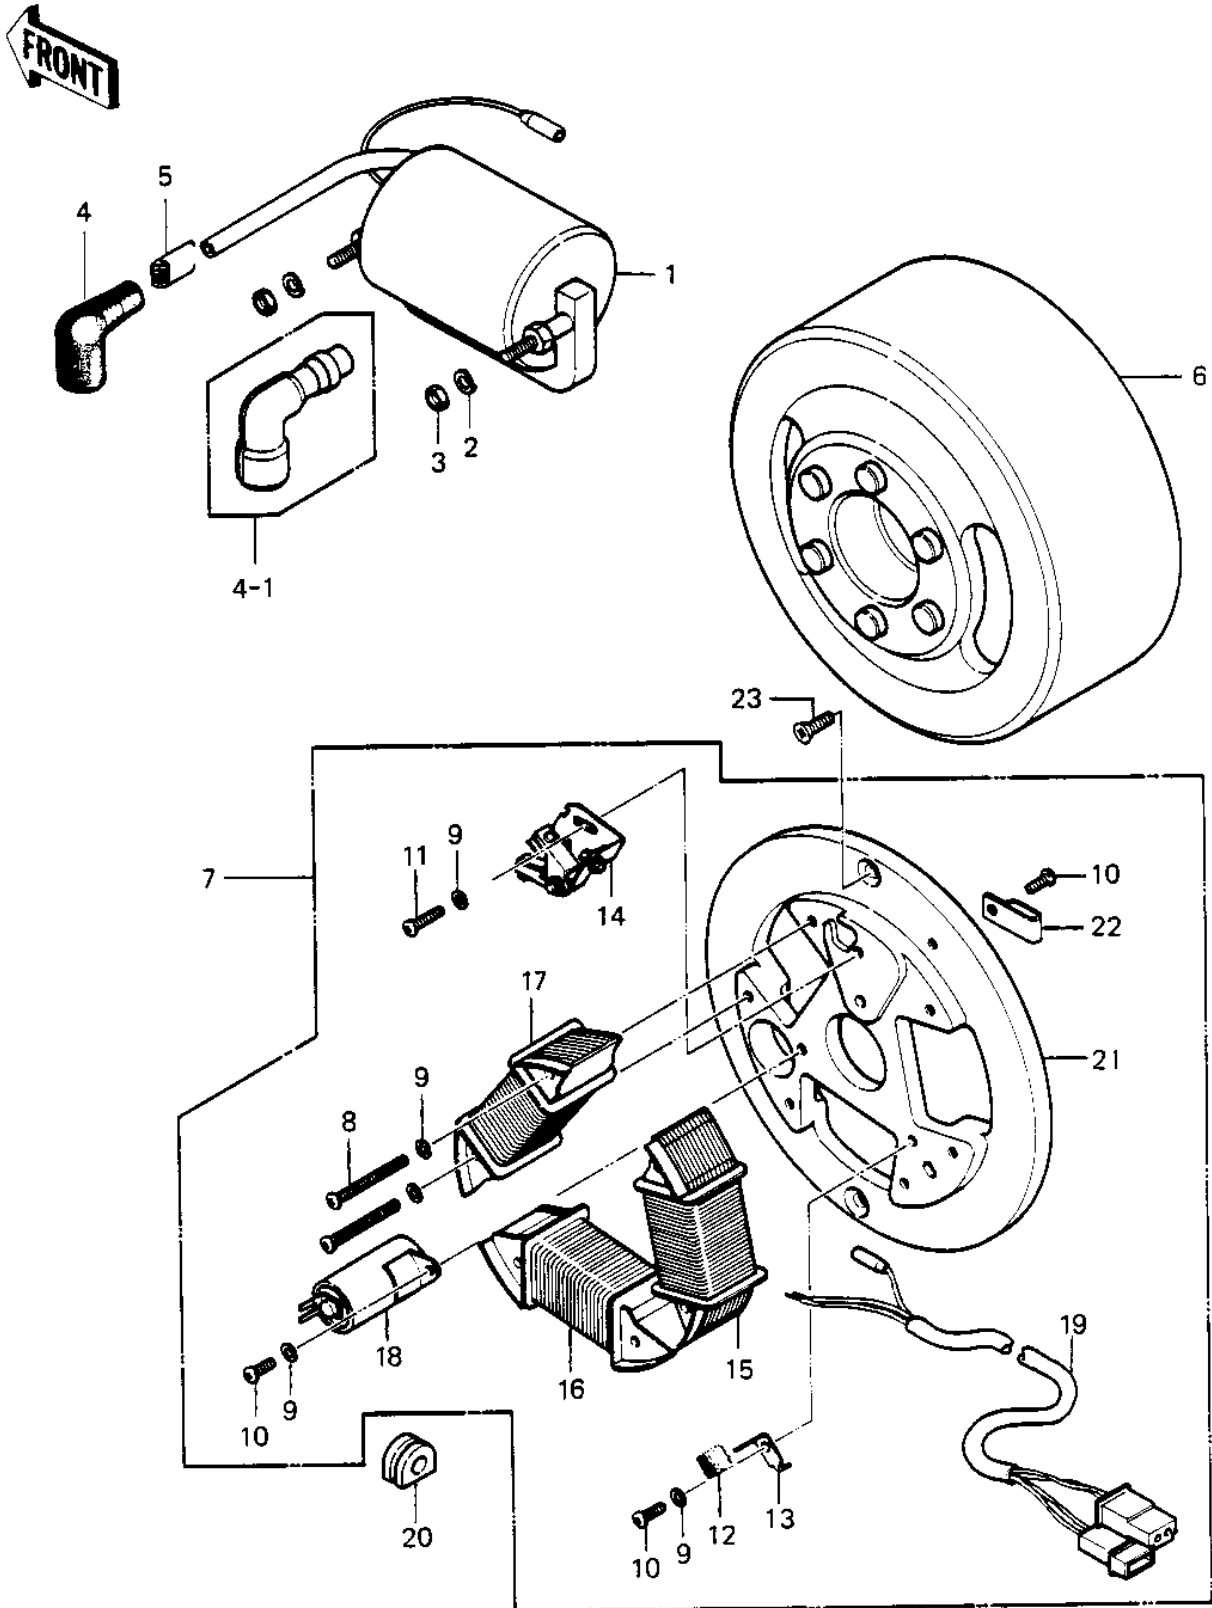

1976 KD125 PARTS DIAGRAM

IGNITION

1976 KD125 PARTS LIST

IGNITION

ITEM NAME	PART NUMBER	QUANTITY
COIL,IGNITION (Ref # 1)	21121-1047	2
WASHER SPRING 6MM (Ref # 2)	461F0600	1
NUT 6MM (Ref # 3)	311B0600	1
CAP SPARK PLUG (Ref # 4)	21130-009	1
CAP,SPARK PLUG (Ref # 4-1)	21160-005	1
SPRING-SPARK PLUG CAP (Ref # 5)	92101-001	1
FLYWHEEL (Ref # 6)	21050-017	1
STATOR ASSY (Ref # 7)	21003-027	1
SCREW PAN HEAD 4X30 (Ref # 8)	220E0430	1
WASHER SPRING 4MM (Ref # 9)	461F0400	1
SCREW PAN HEAD 4X6 (Ref # 10)	220B0406	1
SCREW-PAN-CRSOSS,4X12 (Ref # 11)	220B0412	1
FELT OIL (Ref # 12)	21019-005	1
HOLDER,OIL FELT (Ref # 13)	21038-002	1
BREAKER ASSY CONTACT (Ref # 14)	21008-006	1
COIL A,LIGHTING (Ref # 15)	21047-022	1
COIL A LIGHTING (Ref # 16)	21047-019	1
COIL,EXCITING (Ref # 17)	21049-1004	2
CONDENSER (Ref # 18)	21013-006	1
WIRING HARNESS,MAGNT (Ref # 19)	21029-031	1
GROMMET WIRING HARN (Ref # 20)	21017-002	1
PLATE-COIL,MAGNETO (Ref # 21)	21048-1002	1
CLAMP WIRING HARNESS (Ref # 22)	21037-002	1
SCREW CNTSNK HD 6X14 (Ref # 23)	221B0614	1