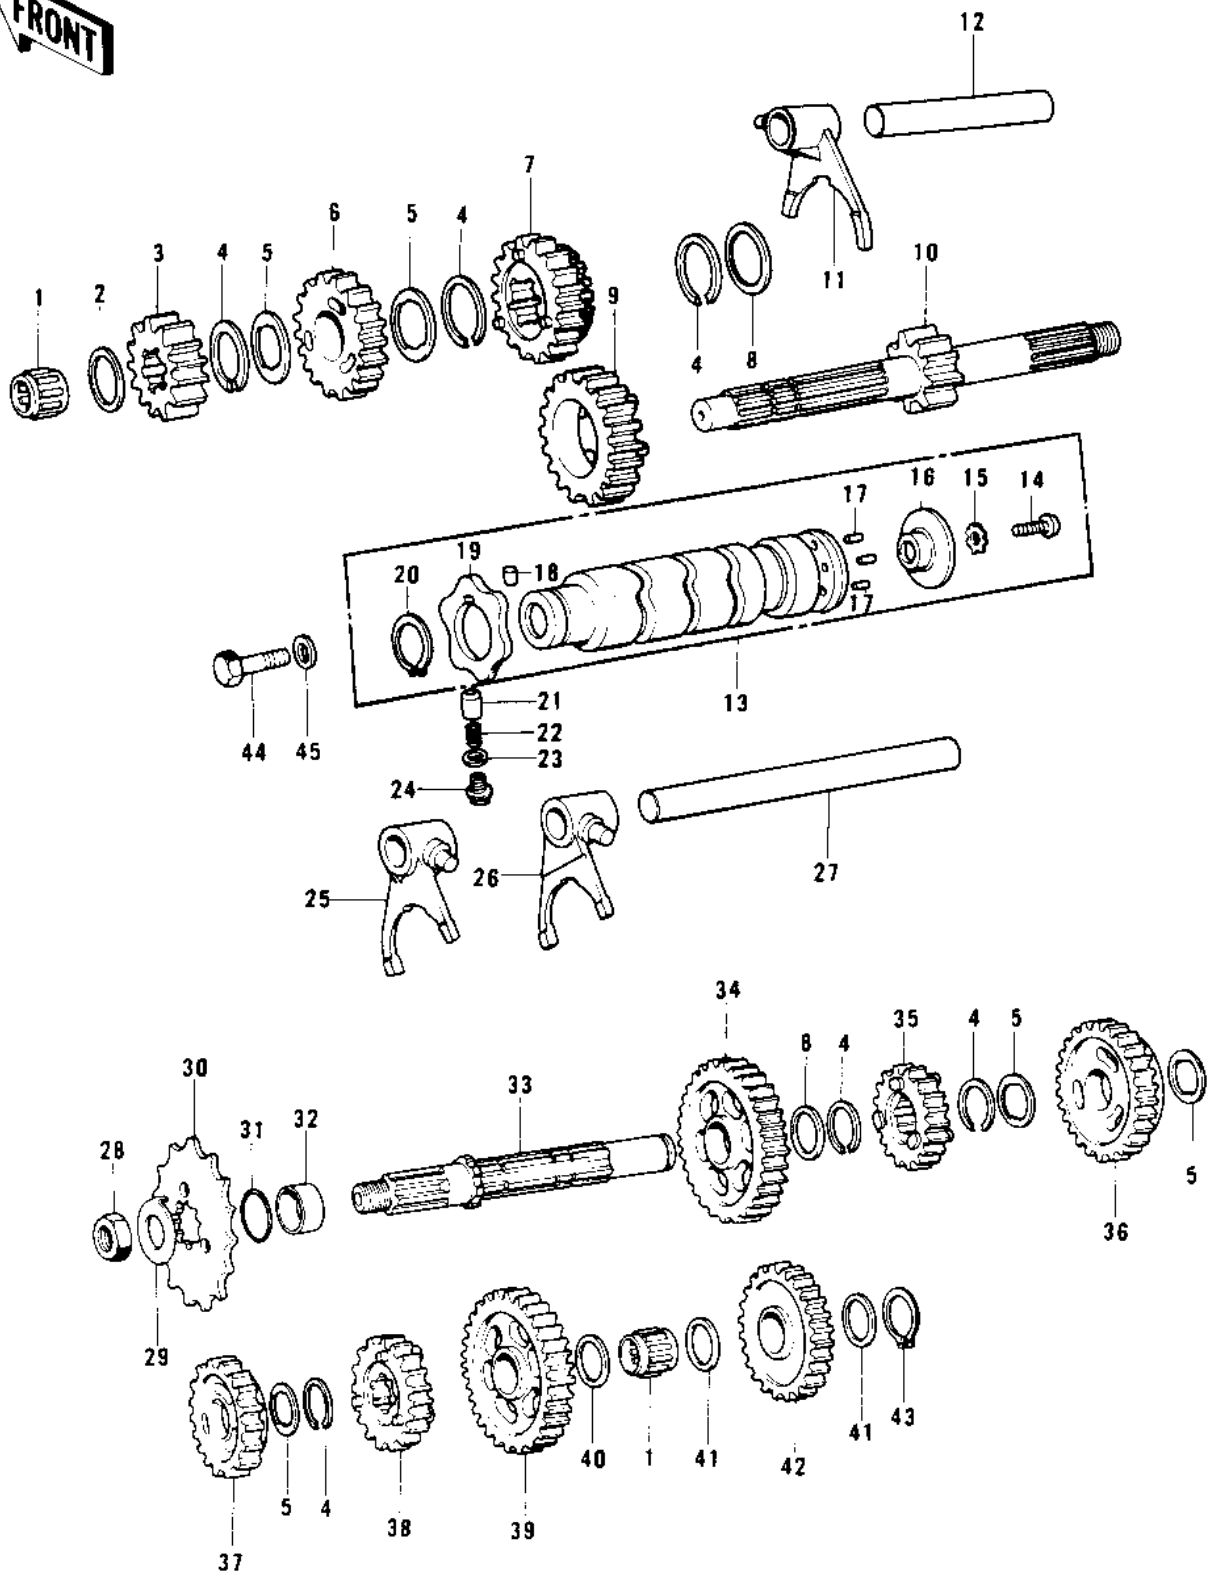

1976 KD125 PARTS DIAGRAM

TRANSMISSION/CHANGE DRUM

1976 KD125 PARTS LIST

TRANSMISSION/CHANGE DRUM

ITEM NAME	PART NUMBER	QUANTITY
BRG,N,7E-HK1412 (Ref # 1)	92046-037	1
WASHER,PLAIN (Ref # 2)	92022-272	1
2ND GEAR,DRIVE SHAFT (Ref # 3)	13130-036	1
CIRCLIP (Ref # 4)	92033-028	1
WASHER,LOCK (Ref # 5)	92024-055	1
TOP GEAR,DRIVE SHAFT (Ref # 6)	13129-1019	1
TOP GEAR,DRIVE,SHAFT (Ref # 6)	13129-1021	2
3RD/4TH GEAR,DRIVE SF (Ref # 7)	13129-1008	1
3RD&4TH GEAR,DRIVE SF (Ref # 7)	13129-1010	2
WASHER,PLAIN (Ref # 8)	92022-271	1
5TH GEAR,DRIVE SHAFT (Ref # 9)	13129-1016	1
5TH GEAR,DRIVE SHAFT (Ref # 9)	13129-1018	2
SHAFT,DRIVE (Ref # 10)	13127-045	1
FORK,SELECTOR,5TH&TOP (Ref # 11)	13140-060	1
RODSHIFT,SHORT (Ref # 12)	13209-014	1
DRUM ASSY,GEAR SHIFT (Ref # 13)	13239-018	1
SCREW PAN HEAD 6X14 (Ref # 14)	220B0614	1
WASHER LOCK 6MM (Ref # 15)	464H0600	1
PLTE,SHIFT DRUM PIN (Ref # 16)	13142-017	1
PIN,GEAR CHNGE DRUM (Ref # 17)	92042-030	1
PIN-DOWEL,4X6 (Ref # 18)	610A0406	1
CAM-CHANGE DRUM (Ref # 19)	13145-1058	1
CIRCLIP,30MM (Ref # 20)	480J3000	1
PIN-NEUTRAL POSITION (Ref # 21)	92043-076	1
SPRING (Ref # 22)	92081-112	1
GASKET (Ref # 23)	92065-090	1
BOLT,10MM (Ref # 24)	92001-131	1
FORK,SELECTOR,2ND&3RD (Ref # 25)	13140-059	1
FORK,SELECTOR,LOW&4TH (Ref # 26)	13140-058	1