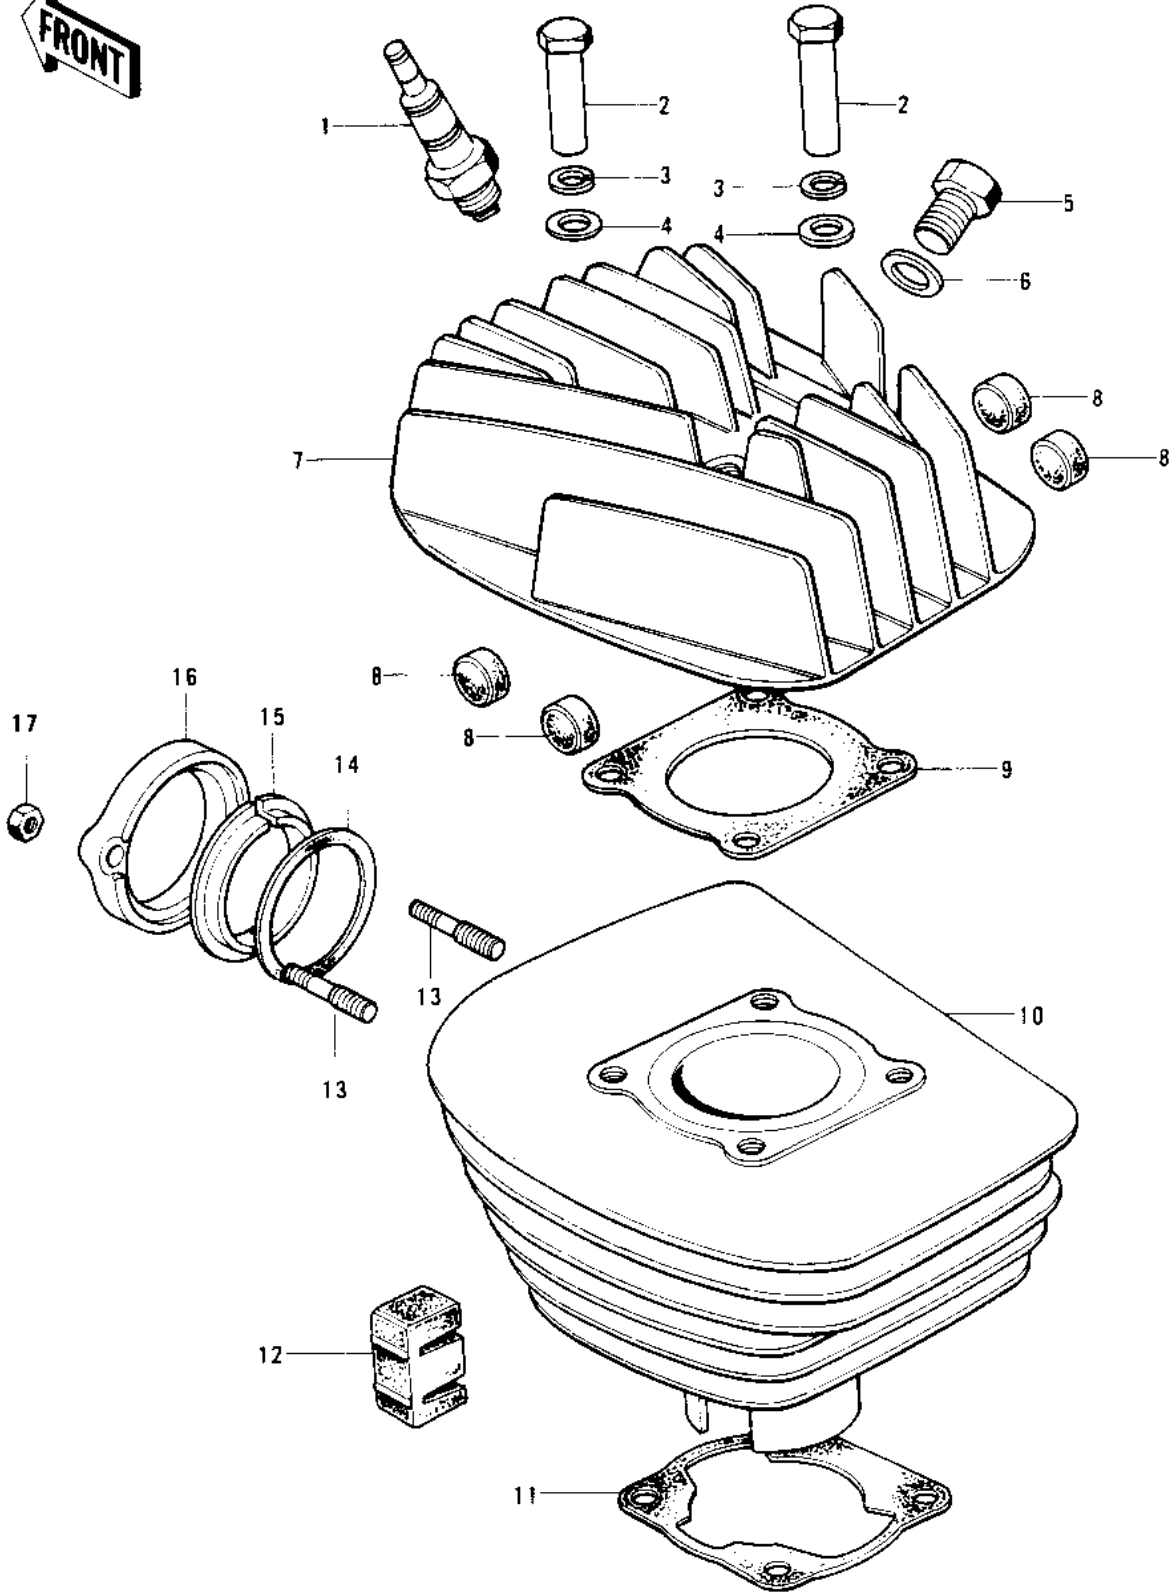

## 1976 KD125 PARTS DIAGRAM

CYLINDER HEAD/CYLINDER

## 1976 KD125 PARTS LIST

CYLINDER HEAD/CYLINDER

ITEM NAME	PART NUMBER	QUANTITY
SPARK PLUG B8HS (Ref # 1)	B8HS	1
NUT 8MM (Ref # 2)	92015-020	1
WASHER SPRING 12MM (Ref # 3)	461F1200	1
WASHER PLAIN 12MM (Ref # 4)	92022-072	1
PLUG-CYLINDER HEAD (Ref # 5)	92067-005	1
GASKET-CYL HEAD PLUG (Ref # 6)	92065-068	1
CYLINDER HEAD,BLACK (Ref # 7)	11001-091-21	1
DAMPER RUBBER (Ref # 8)	92075-075	1
GASKET,CYLINDER HEAD (Ref # 9)	11004-064	1
CYLINDER,F.BLACK (Ref # 10)	11005-1030	2
GASKET,CYLINDER BASE (Ref # 11)	11009-037	1
DAMPER RUBBER,CYLINDR (Ref # 12)	92075-247	1
STUD (Ref # 13)	92004-029	1
GASKET EXHAUST PIPE (Ref # 14)	18067-008	1
INSERT,EXHAUST HOLDER (Ref # 15)	18070-007	1
HOLDER,EXHAUST PIPE (Ref # 16)	18069-057	1
NUT,LOCK 6MM (Ref # 17)	92017-014	1