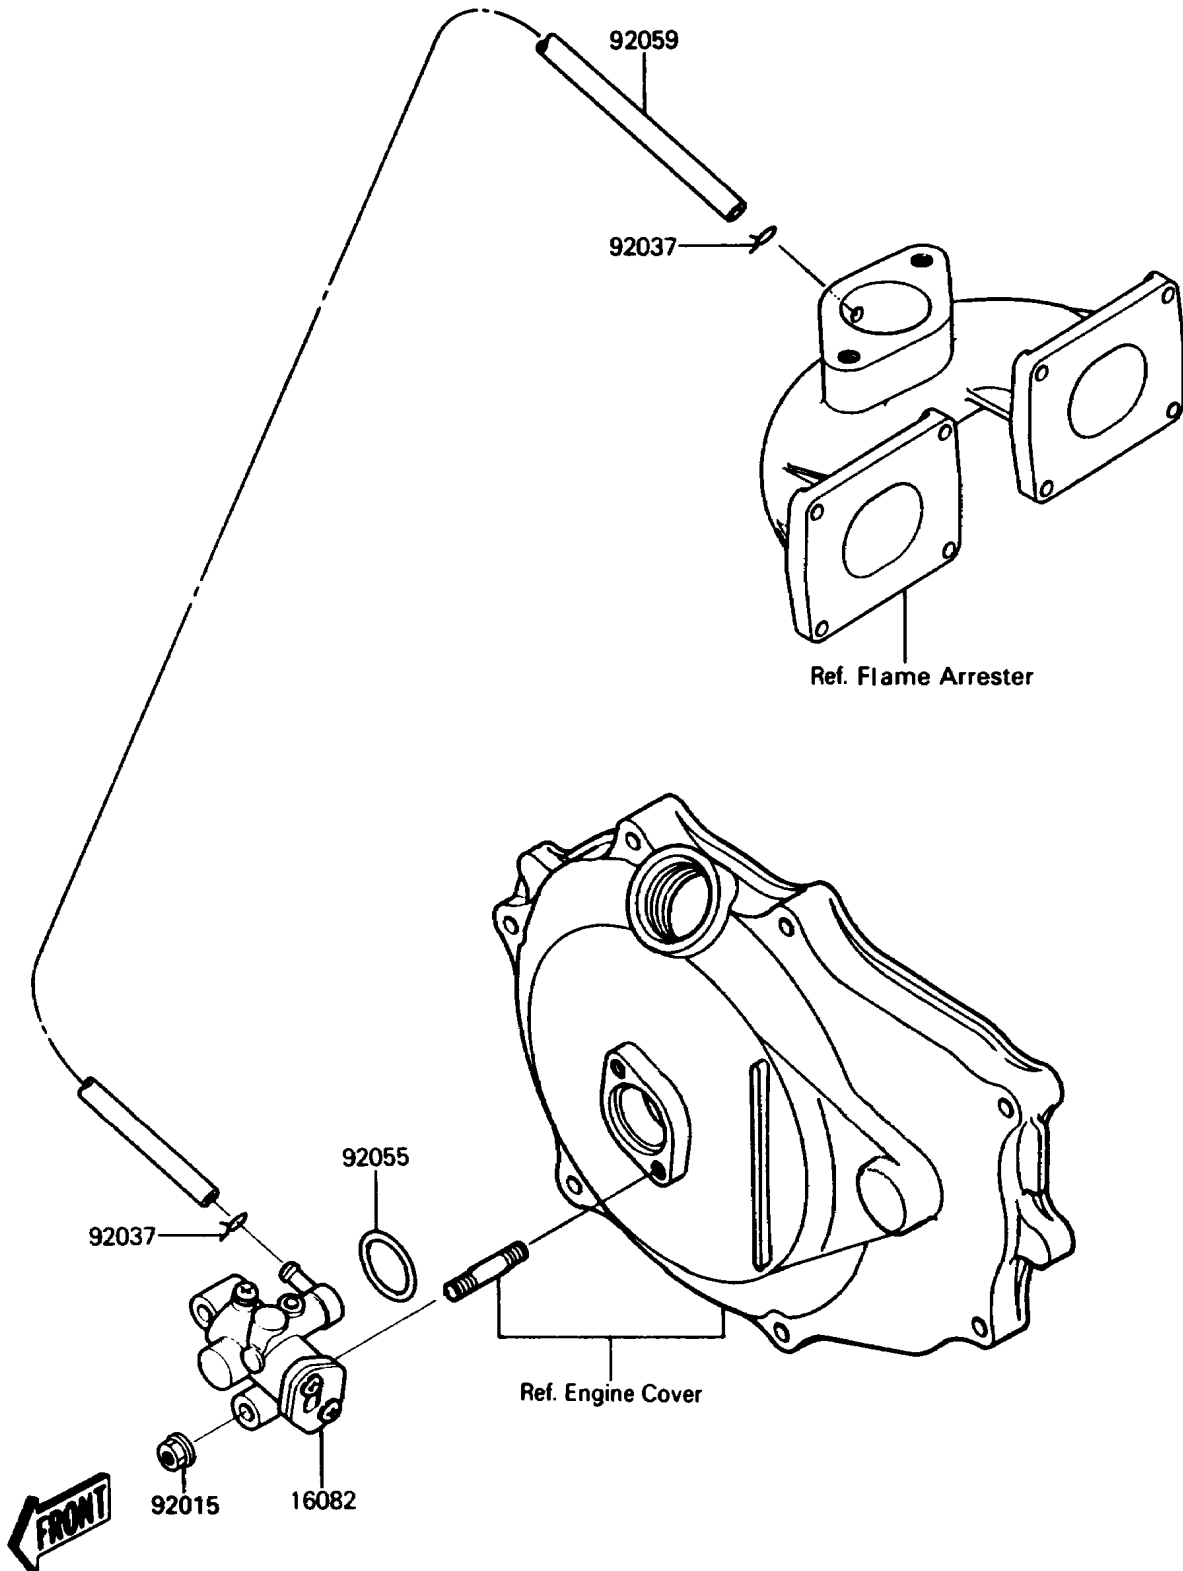

1988 JET SKI® 650 SX PARTS DIAGRAM

Oil Pump

E1710-0078

1988 JET SKI® 650 SX PARTS LIST

Oil Pump

ITEM NAME	PART NUMBER	QUANTITY
PUMP-ASSY-OIL (Ref # 16082)	16082-3708	1
NUT,6MM (Ref # 92015)	92015-3767	1
CLAMP (Ref # 92037)	92037-3722	1
RING-O,19.5X1.5 (Ref # 92055)	92055-055	1
TUBE,3X6X380 (Ref # 92059)	92059-3755	1