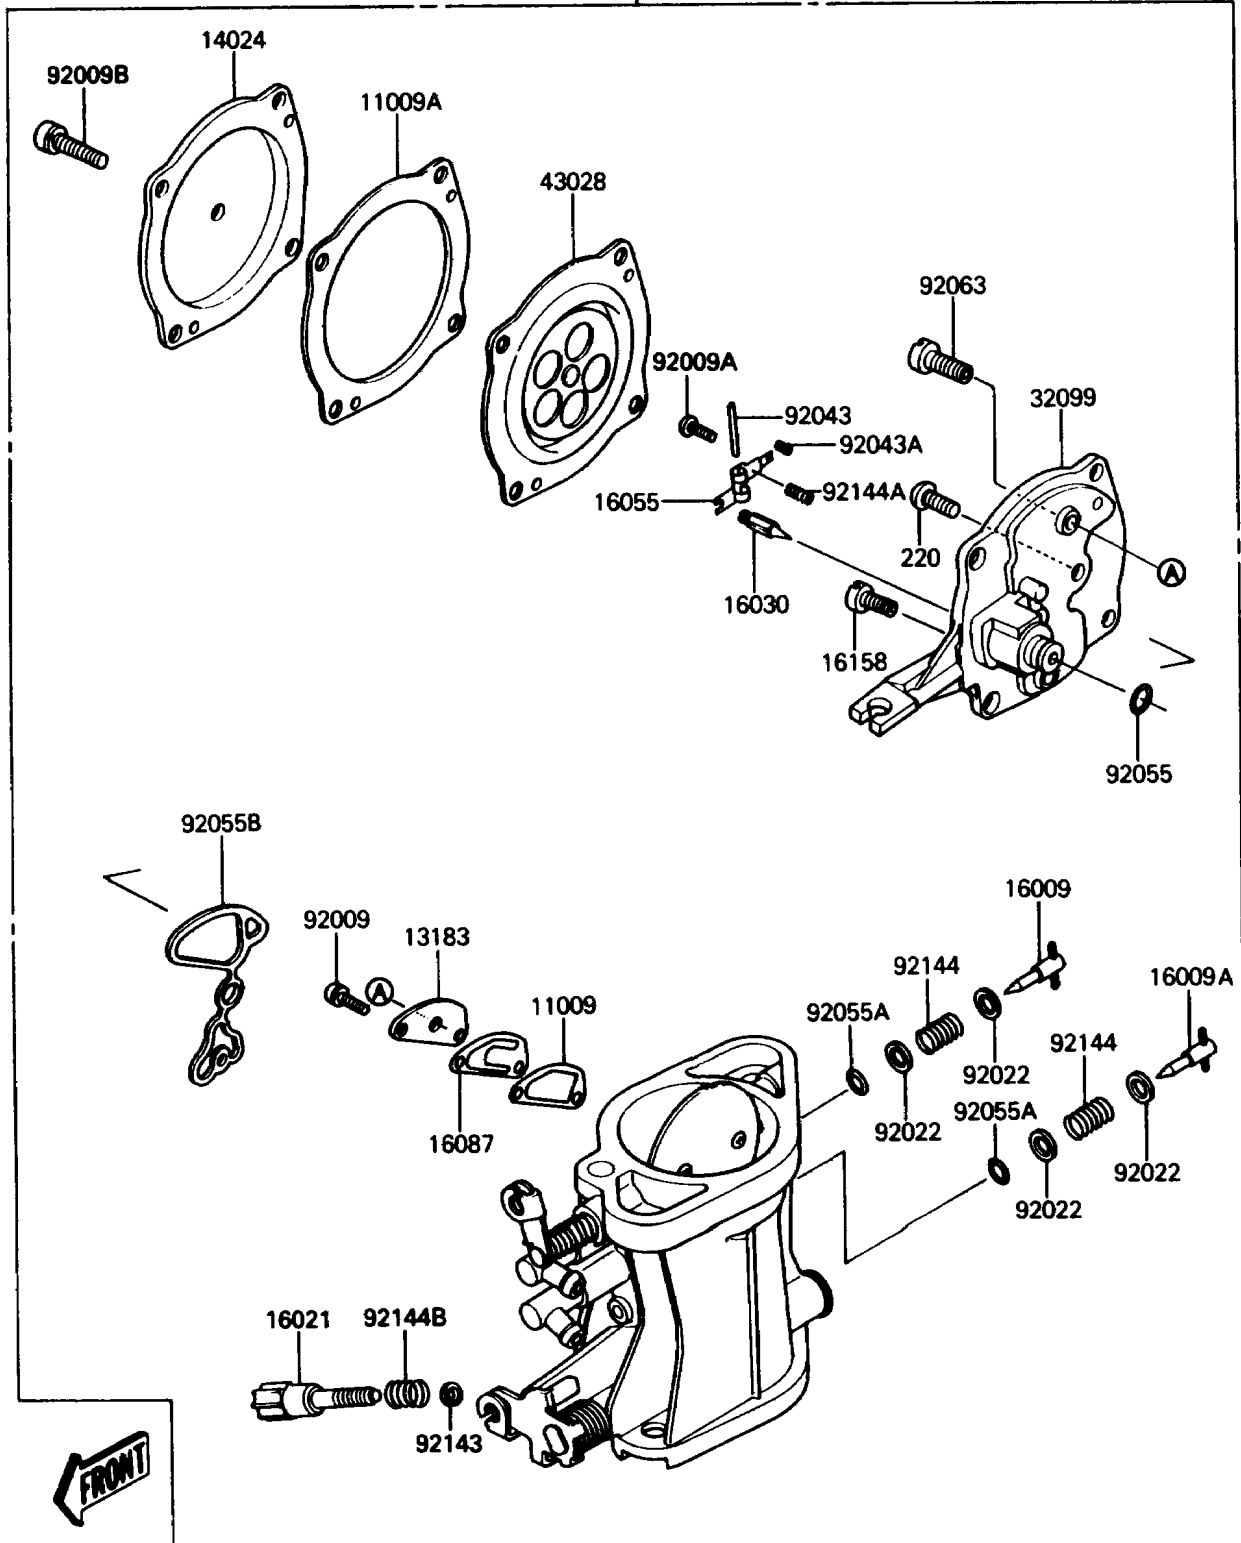

## 1988 JET SKI® 650 SX PARTS DIAGRAM

Carburetor

15001

E 1611-0216

## 1988 JET SKI® 650 SX PARTS LIST

Carburetor

ITEM NAME	PART NUMBER	QUANTITY
GASKET,CHOKE VALVE (Ref # 11009)	11009-3729	1
GASKET,DIAPHRAGM (Ref # 11009A)	11009-3730	1
PLATE (Ref # 13183)	13183-3707	1
COVER,CARBURETOR (Ref # 14024)	14024-3720	1
CARBURETOR-ASSY (Ref # 15001)	15001-3713	1
NEEDLE-JET,HIGH SPEED (Ref # 16009)	16009-3703	1
NEEDLE-JET,LOW SPEED (Ref # 16009A)	16009-3704	1
SCREW-THROTTLE STOP (Ref # 16021)	16021-3702	1
VALVE-FLOAT (Ref # 16030)	16030-3701	1
ARM-FLOAT (Ref # 16055)	16055-3701	1
VALVE-CHECK (Ref # 16087)	16087-3702	1
JET-SLOW,#48 (Ref # 16158)	16158-3701	1
CASE,CARBURETOR (Ref # 32099)	32099-3712	1
DIAPHRAGM,CARBURETOR (Ref # 43028)	43028-3704	1
SCREW,3X6 (Ref # 92009)	92009-3710	1
SCREW,3X6 (Ref # 92009A)	92009-3712	1
SCREW,4X16 (Ref # 92009B)	92009-3739	1
WASHER,ADJUST SCREW (Ref # 92022)	92022-3745	1
PIN,FLOAT (Ref # 92043)	92043-1209	1
PIN,THROTTLE STOP SCREW (Ref # 92043A)	92043-3712	1
RING-O,FUEL FITTING (Ref # 92055)	92055-1223	1
RING-O,ADJUST SCREW (Ref # 92055A)	92055-3713	1
RING-O (Ref # 92055B)	92055-3714	1
JET-MAIN,2ND,#125 (Ref # 92063)	92063-1069	1
COLLAR,THROTTLE STOP SCREW (Ref # 92143)	92143-3709	1
SPRING,ADJUST SCREW (Ref # 92144)	92144-3704	1
SPRING,FLOAT VALVE (Ref # 92144A)	92144-3705	1
SPRING,THROTTLE STOP SCREW (Ref # 92144B)	92144-3706	1
SCREW-PAN-CROS (Ref # 220)	220D0408	1