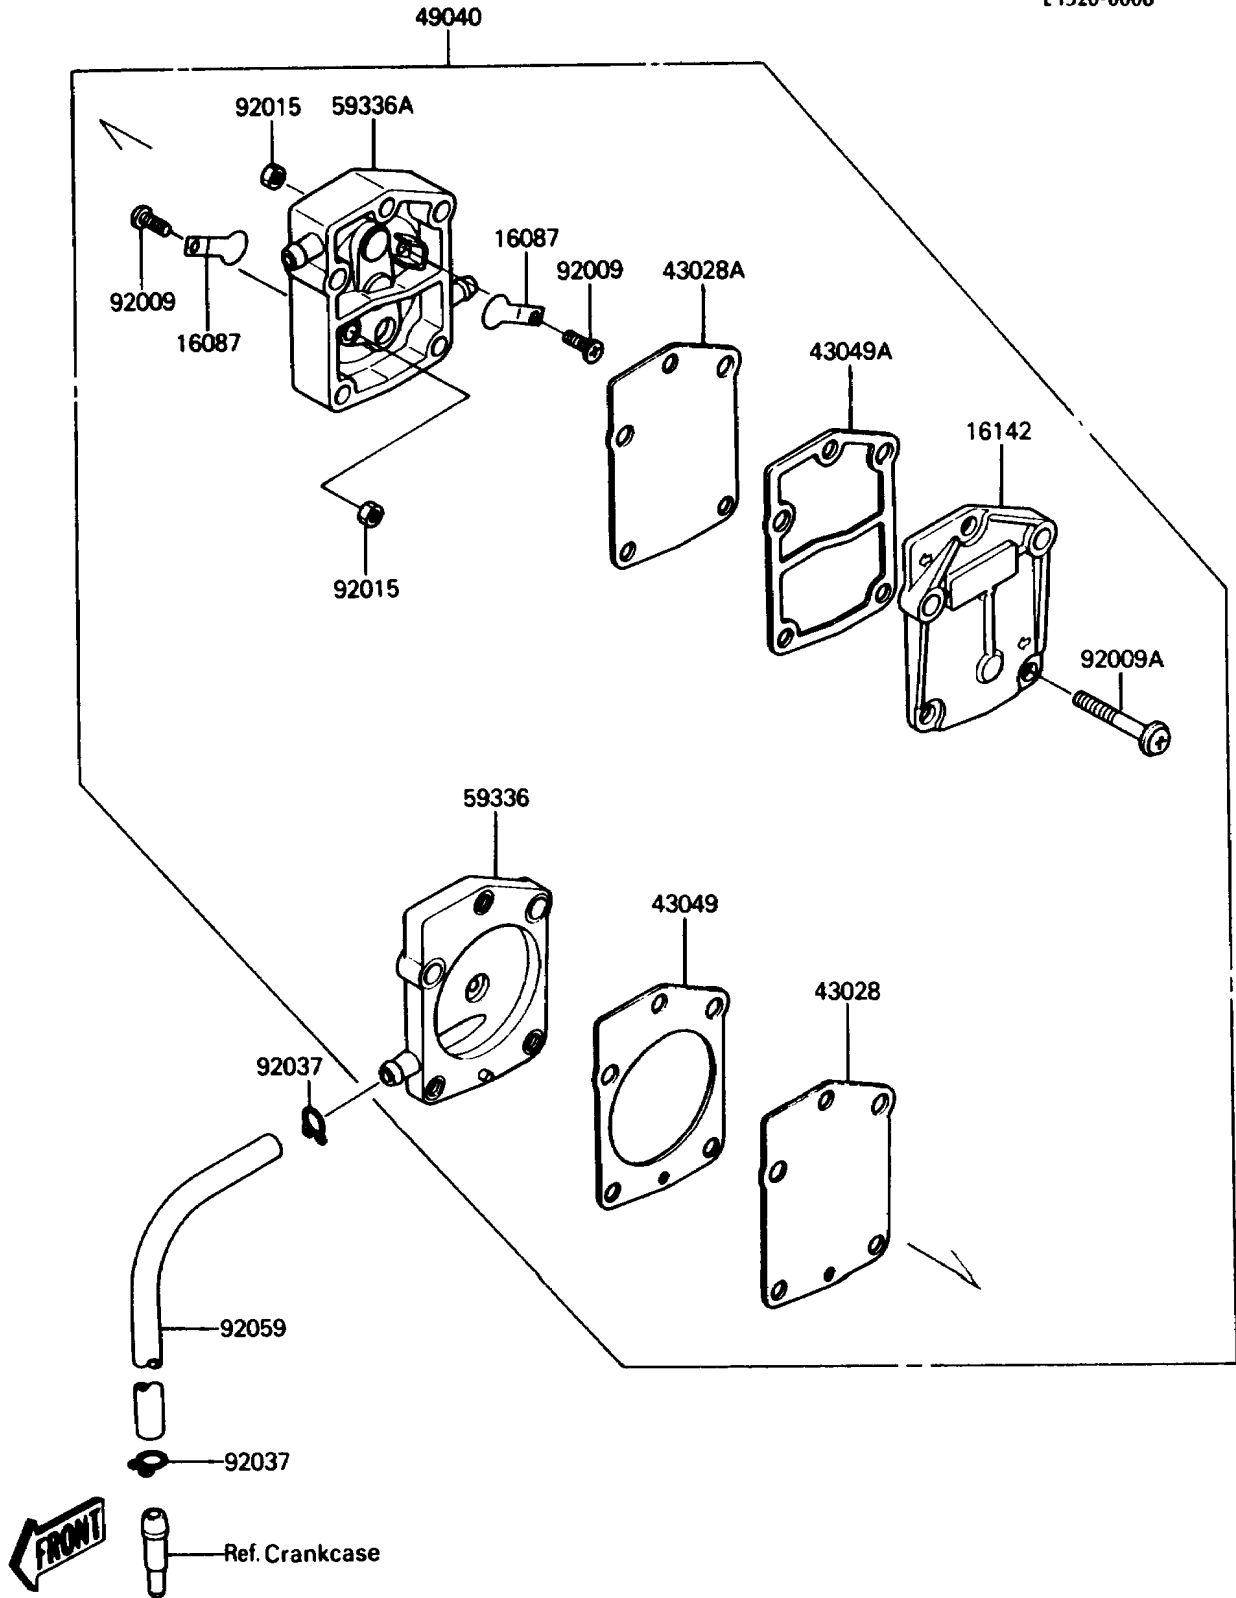

1988 JET SKI® 650 SX PARTS DIAGRAM

Fuel Pump

E1520-0008

1988 JET SKI® 650 SX PARTS LIST

Fuel Pump

ITEM NAME	PART NUMBER	QUANTITY
VALVE-CHECK,FUEL PUMP (Ref # 16087)	16087-3701	1
COVER-PUMP,FUEL (Ref # 16142)	16142-3701	1
DIAPHRAGM,PULSE (Ref # 43028)	43028-3702	1
DIAPHRAGM,FUEL (Ref # 43028A)	43028-3703	1
PACKING,PULSE CASE (Ref # 43049)	43049-3703	1
PACKING,FUEL COVER (Ref # 43049A)	43049-3704	1
PUMP-FUEL (Ref # 49040)	49040-3703	1
CASE-PUMP,PULSE (Ref # 59336)	59336-3704	1
CASE-PUMP,BODY (Ref # 59336A)	59336-3705	1
SCREW,3X6 (Ref # 92009)	92009-3707	1
SCREW,5X25 (Ref # 92009A)	92009-3708	1
NUT,3MM (Ref # 92015)	92015-3731	1
CLAMP,11MM (Ref # 92037)	92037-3723	1
TUBE,PULSE,5.8X10.8X330 (Ref # 92059)	92059-3812	1