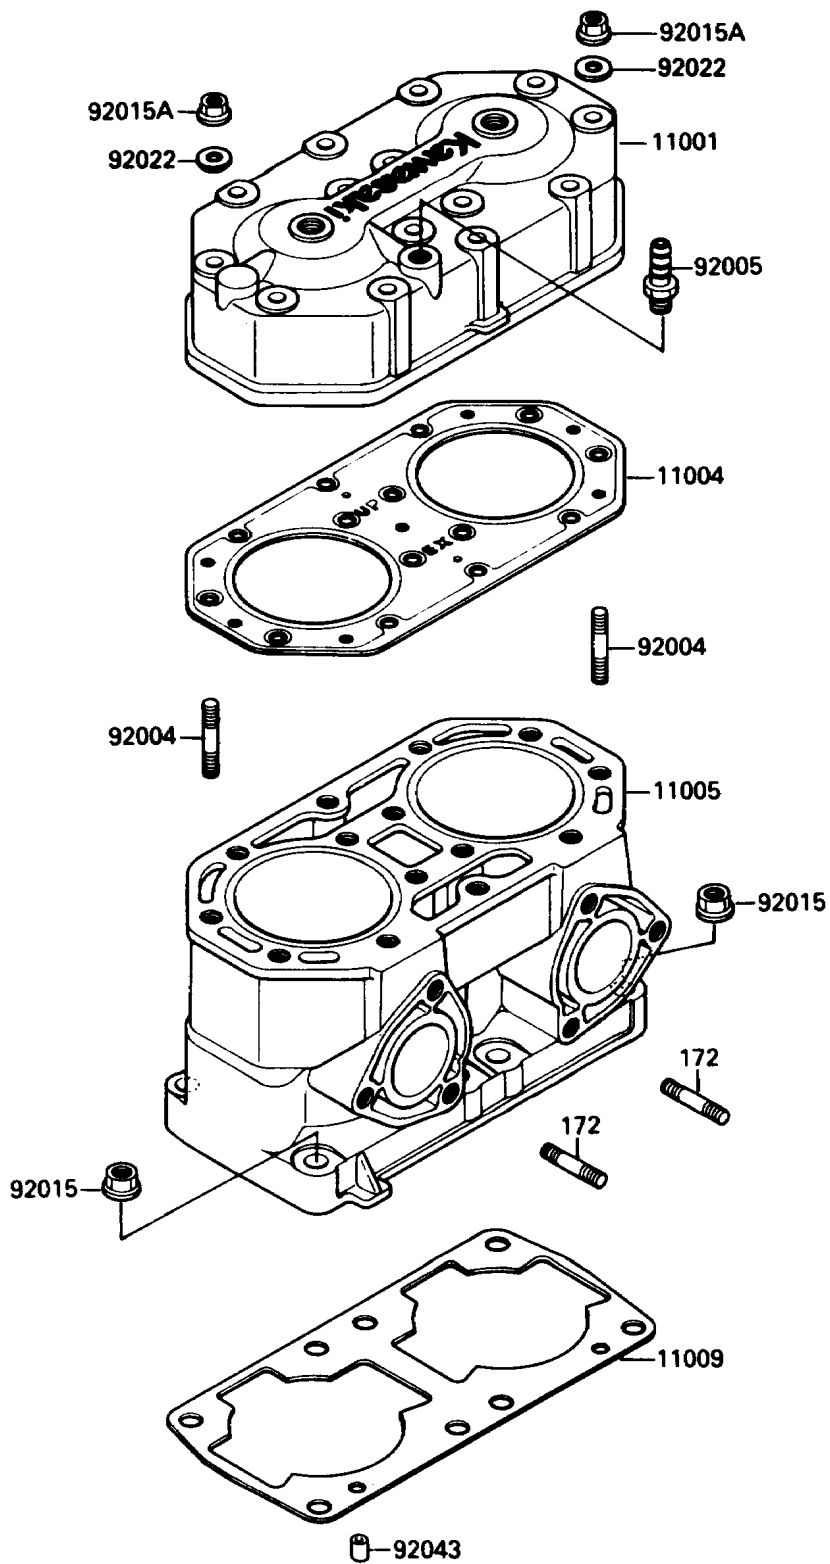

1988 JET SKI® 650 SX PARTS DIAGRAM

Cylinder Head/Cylinder

E1110-0033

1988 JET SKI® 650 SX PARTS LIST

Cylinder Head/Cylinder

| ITEM NAME | PART NUMBER | QUANTITY |
|------------------------------------|-------------|----------|
| HEAD-CYLINDER (Ref # 11001) | 11001-3702 | 1 |
| GASKET-HEAD (Ref # 11004) | 11004-3702 | 1 |
| CYLINDER-ENGINE (Ref # 11005) | 11005-3702 | 1 |
| GASKET,CYLINDER BASE (Ref # 11009) | 11009-3719 | 1 |
| STUD,8X43 (Ref # 92004) | 92004-3715 | 1 |
| FITTING,HOSE (Ref # 92005) | 92005-3001 | 1 |
| NUT,10MM (Ref # 92015) | 92015-3708 | 1 |
| NUT,8MM (Ref # 92015A) | 92015-3709 | 1 |
| WASHER,8.2X18X1.5 (Ref # 92022) | 92022-1964 | 1 |
| PIN,DOWEL,6.3X8X14 (Ref # 92043) | 92042-007 | 1 |
| BOLT-STUD (Ref # 172) | 172R0830 | 1 |