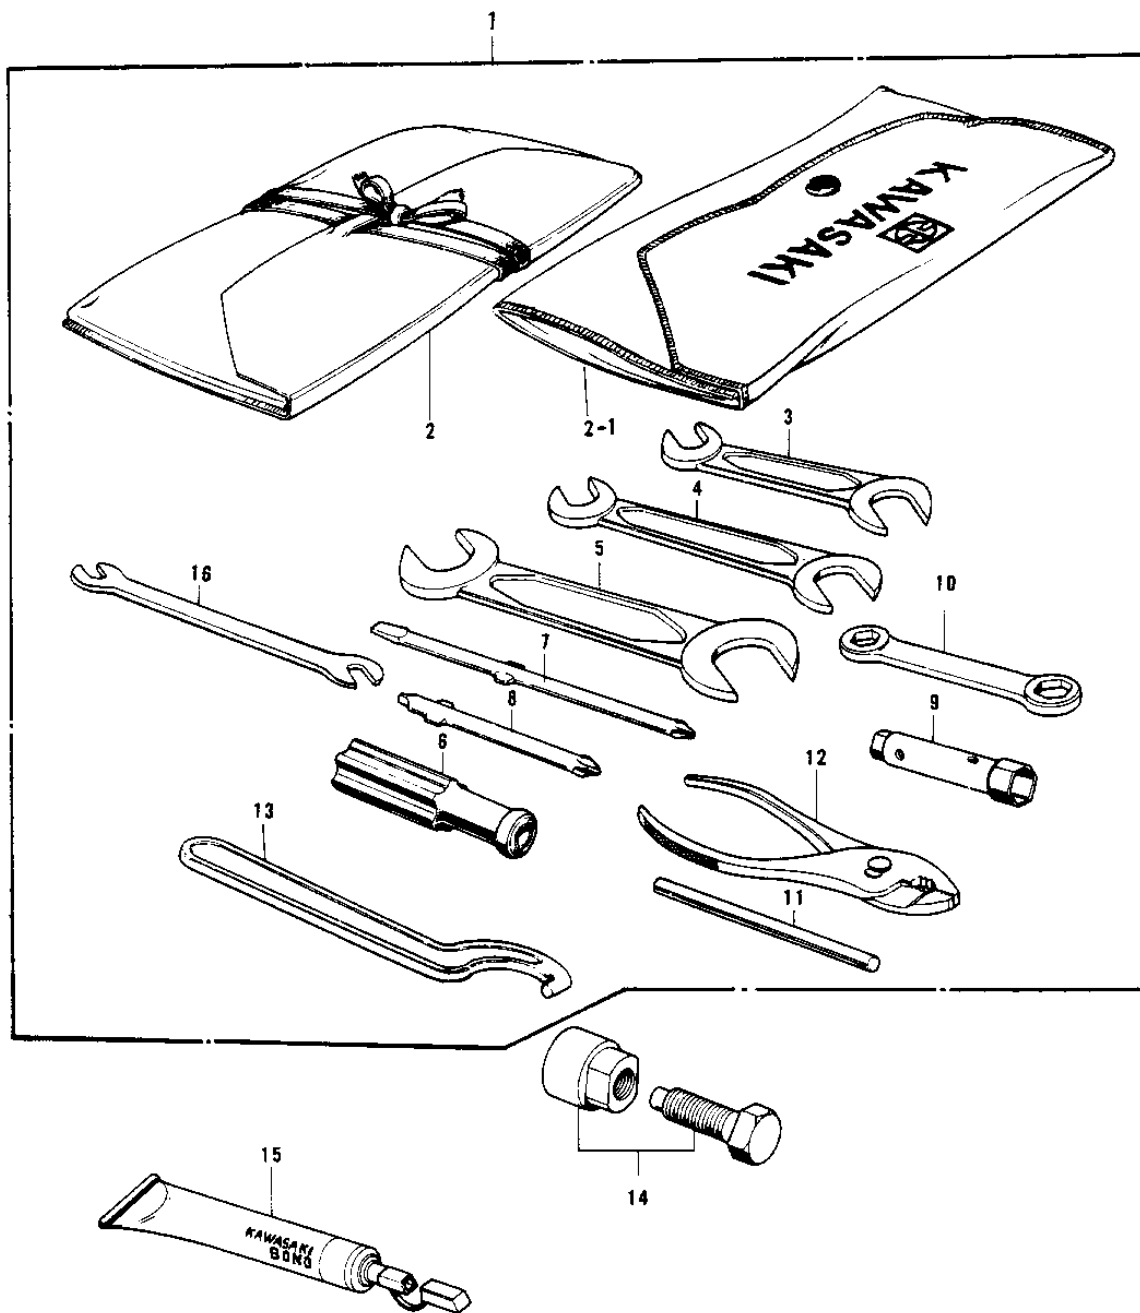

1970 PARTS DIAGRAM

OWNER TOOLS/SPECIAL SERVICE TOOLS ('74-)

1970 PARTS LIST

OWNER TOOLS/SPECIAL SERVICE TOOLS ('74')

ITEM NAME	PART NUMBER	QUANTITY
UNAVAILABLE IN PRICE BOOK (Ref # 1)	56007-031	1
56007-048 (Canada) (Ref # 1)	56007-041	1
56007-1056 (Canada) (Ref # 1)	56007-055	1
BAG,TOOL (Ref # 2)	56008-008	2
WRENCH,OPEN,8X10 (Ref # 3)	92126-001	1
WRENCH,OPEN END,12X13 (Ref # 4)	92126-002	1
TOOL-WRENCH,OPEN END, (Ref # 5)	92110-1153	1
92106-1001 (Canada) (Ref # 6)	92106-002	1
TOOL-DRIVER (Ref # 7)	92107-1052	1
SCREW DRIVER #3 PHILIP (Ref # 8)	92107-005	1
WRENCH,BOX,17X21 (Ref # 9)	92110-012	1
92110-1022 (Canada) (Ref # 10)	92108-009	1
92111-005 (Canada) (Ref # 11)	92111-007	1
92112-003 (Canada) (Ref # 12)	92112-005	1
92110-1035 (Canada) (Ref # 13)	92108-007	1
57001-252 (Canada) (Ref # 14)	56019-033	1
LIQUID GASKET (Ref # 15)	92104-002	1
TIGHTENER,SPOKE (Ref # 16)	92108-011	1