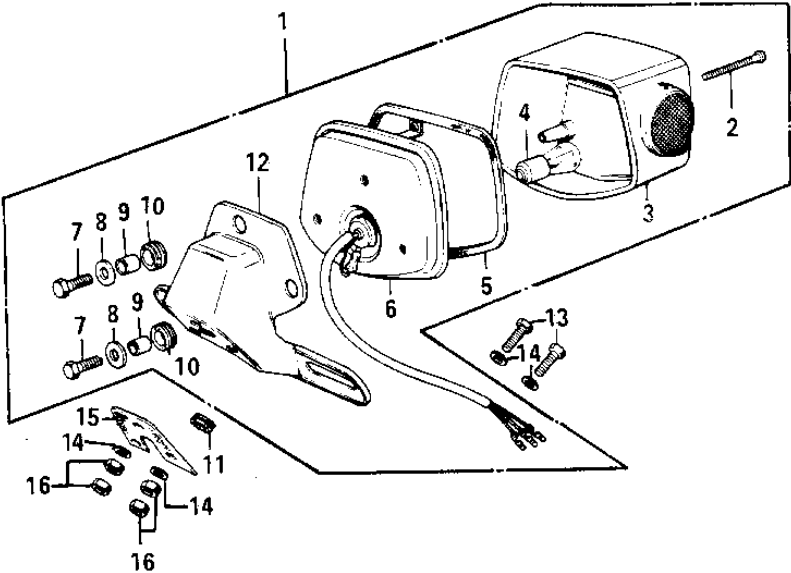

## 1970 PARTS DIAGRAM

TAILLIGHT ('74-'75)

## 1970 PARTS LIST

TAILLIGHT ('74-'75)

ITEM NAME	PART NUMBER	QUANTITY
LAMP ASSY, TAIL (Ref # 1)	23024-044	1
SCREW (Ref # 2)	220R0455	1
LENS, TAIL LAMP (Ref # 3)	23026-028	1
BULB, 60-32/3CP (Ref # 4)	92069-074	1
GASKET, TAIL LAMP LENS (Ref # 5)	23028-019	1
BODY COMP TAIL LAMP (Ref # 6)	23027-1018	1
BOLT-UPSET, 6X20 (Ref # 7)	112G0620	1
WASHER-PLAIN (Ref # 8)	92022-193	1
COLLAR, 6.8X10X8.5 (Ref # 9)	92027-129	1
DAMPER RUBBER (Ref # 10)	92075-076	1
GROMMET HARNESS 10MM (Ref # 11)	92071-019	1
BRACKET, TAIL LAMP (Ref # 12)	23036-035	1
BOLT-UPSET (Ref # 13)	112G0630	1
WASHER 6.5X20X1.6T (Ref # 14)	92022-125	1
DAMPER-TAIL LAMP SHCK (Ref # 15)	35039-005	1
NUT 6MM (Ref # 16)	312B0600	1